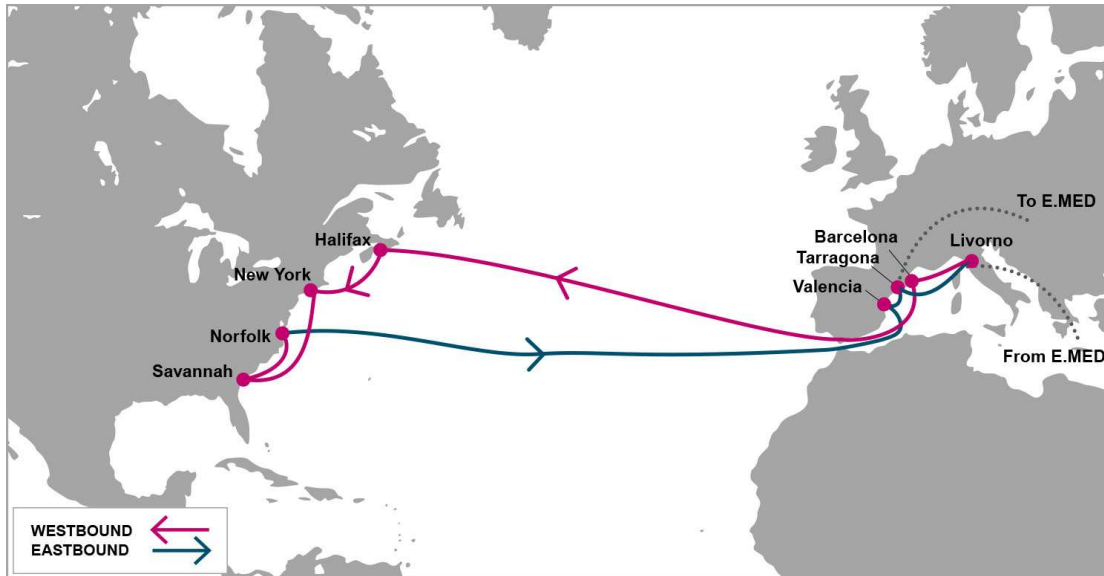

AL7: Atlantic 7

PORT ROTATION

(Terminals are subject to change)

ORIGIN	ETA/ETD	TERMINAL
Livorno	FRI/SAT	TDT Terminal Darsena Toscana SRL
Barcelona	MON/TUE	APM Terminals Barcelona
Halifax	FRI/FRI	Halterm - Halifax
New York	SUN/MON	Maher Terminals
Savannah	WED/THU	Garden City Terminal
Norfolk	SAT/SAT	Norfolk International Terminal (NIT)
Valencia	SAT/SUN	TCV Stevedoring Company SA
Tarragona	MON/TUE	DPW Tarragona
Livorno	FRI/SAT	TDT Terminal Darsena Toscana SRL

Turnaround days: **56**

Weekly/Fixed Day Service

KEY TRANSIT TABLE

W/B	HFX	NYC	SAV	ORF	E/B	VLC	TRG	LIV
LIV	13	15	18	21	HFX	22	24	42
BCN	10	12	15	18	NYC	19	21	39
					SAV	16	18	36
					ORF	14	16	34

KEY TRANSIT TABLE - UNLOCODE PORT NAME & COUNTRY NAME

LIV: Livorno, Italy | BCN: Barcelona, Spain | VLC: Valencia, Spain | HFX: Halifax, Canada | NYC: New York, USA | ORF: Norfolk, USA | SAV: Savannah, USA | TRG: Tarragona, Spain

Last update : 25-Mar-2019