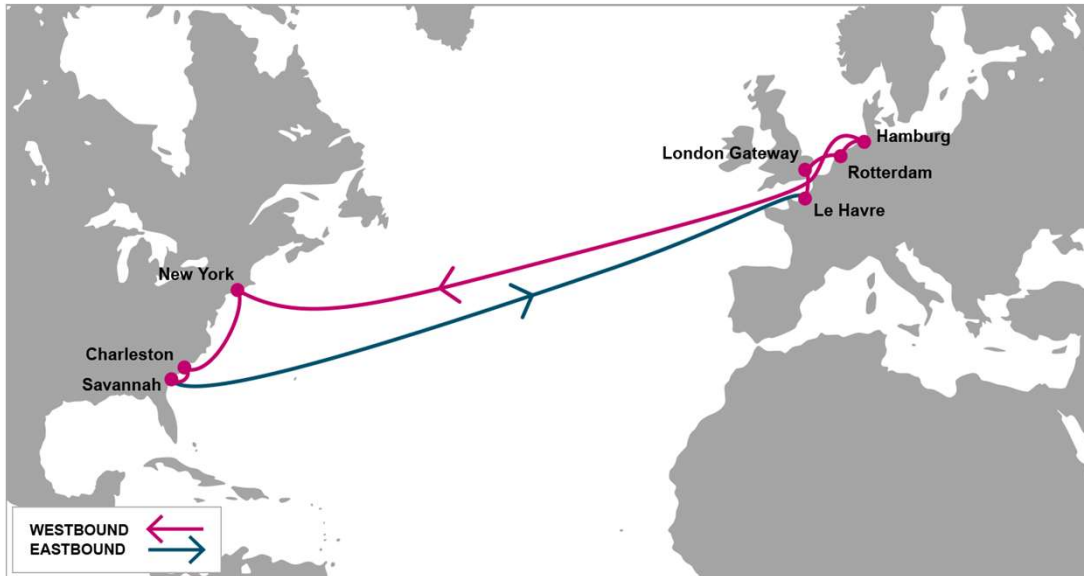

AL2: Atlantic 2

KEY TRANSIT TABLE

W/B	NYC	CHS	SAV	E/B	LEH	LGP	RTM	HAM
LEH	16	20	23	NYC	17	19	20	22
LGP	15	19	22	CHS	13	15	16	18
RTM	13	17	20	SAV	10	12	13	15
HAM	11	15	18					

KEY TRANSIT TABLE - UNLOCODE PORT NAME & COUNTRY NAME

LGP: London Gateway, UK | LEH: Le Havre, France | RTM: Rotterdam, Netherland | HAM: Hamburg, Germany | NYC: New York, USA | CHS: Charleston, USA | SAV: Savannah, USA

PORT ROTATION

(Terminals are subject to change)

ORIGIN	ETA/ETD	TERMINAL
Le Havre	SAT/SUN	Le Havre North Terminals-Quais de AMERIQUE (CNMP)
London Gateway	MON/MON	London Gateway Terminal (LGW)
Rotterdam	TUE/WED	ECT Delta Terminals
Hamburg	THU/FRI	HHLA Container Terminal Altenwerder (CTA)
New York	TUE/WED	Maher Terminals
Charleston	SAT/SUN	North Charleston Terminal
Savannah	TUE/WED	Garden City Terminal
Le Havre	SAT/SUN	Le Havre North Terminals-Quais de AMERIQUE (CNMP)
Turnaround days:	35	

Weekly/Fixed Day Service

Last update : 25-Mar-2019