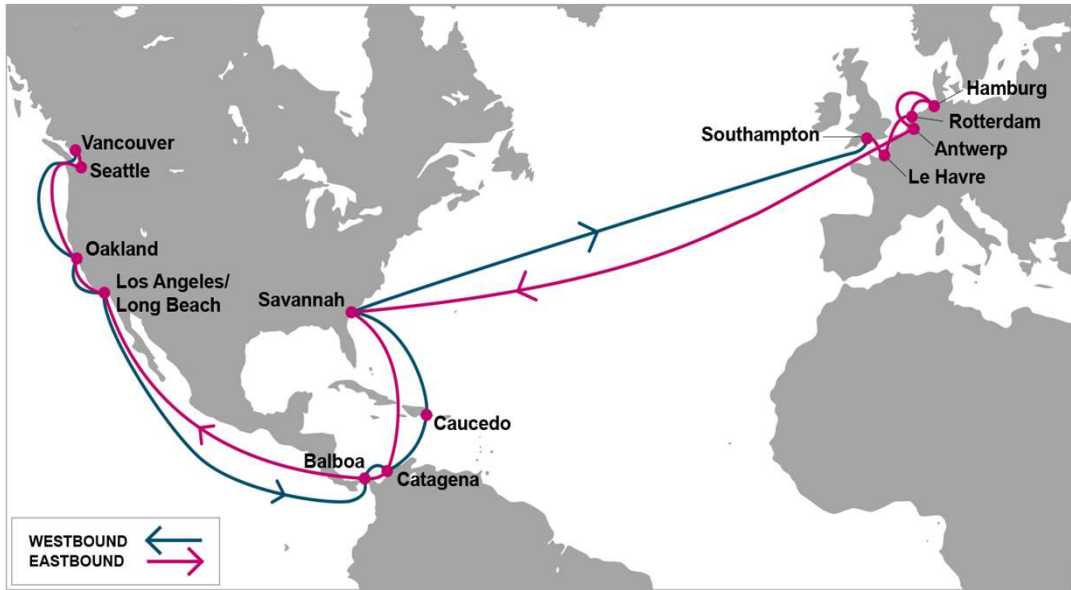

AL5: Atlantic 5

KEY TRANSIT TABLE

W/B	SAV	CTG	BLB	LAX	OAK	SEA	VAN	E/B	BLB	CTG	CAU	SAV	SOU	LEH	RTM	HAM	ANR
SOU	16	21	23	31	33	37	39	SEA	15	18	20	25	38	40	41	43	46
LEH	15	20	22	30	32	36	38	VAN	14	17	19	24	37	39	40	42	45
RTM	13	18	20	28	30	34	36	OAK	11	14	16	21	34	36	37	39	42
HAM	11	16	18	26	28	32	34	LGB	9	12	14	19	32	34	35	37	40
ANR	9	14	16	24	26	30	32	BLB		3	5	10	23	25	26	28	31
								CTG			2	7	20	22	23	25	28
								CAU				4	17	19	20	22	25
								SAV					12	14	15	17	20

KEY TRANSIT TABLE - UNLOCODE PORT NAME & COUNTRY NAME

PORT ROTATION

(Terminals are subject to change)

ORIGIN	ETA/ETD	TERMINAL
Southampton	MON/TUE	DP World Southampton Container Terminal
Le Havre	WED/WED	Le Havre North Terminals-Quais de l'Atlantique
Rotterdam	THU/FRI	ECT Delta Terminals
Hamburg	SAT/SUN	HHLA Container Terminal Altenwerder
Antwerp	TUE/TUE	PSA Antwerp
Savannah	THU/FRI	Garden City Terminal
Cartagena	TUE/WED	SPRC Sociedade Portuaria de Cartagena
Balboa	THU/FRI	Panama Ports Company
Los Angeles	FRI/FRI	West Basin Container Terminal
Oakland	SUN/MON	Oakland International container Terminal
Seattle	THU/FRI	T18 -SSA MARINE TERMINAL
Vancouver	SAT/SAT	3891 Deltaport GCT
Oakland	TUE/TUE	Oakland International container Terminal
Long Beach	WED/THU	International Transportation Services
Balboa	SAT/SAT	Panama Ports Company
Cartagena	TUE/TUE	SPRC Sociedade Portuaria de Cartagena
Caucedo	THU/FRI	DPW Caucedo Terminal
Savannah	TUE/WED	Garden City Terminal
Southampton	MON/TUE	DP World Southampton Container Terminal

Turnaround days: 77

Weekly/Fixed Day Service

Last update : 25-Mar-2019