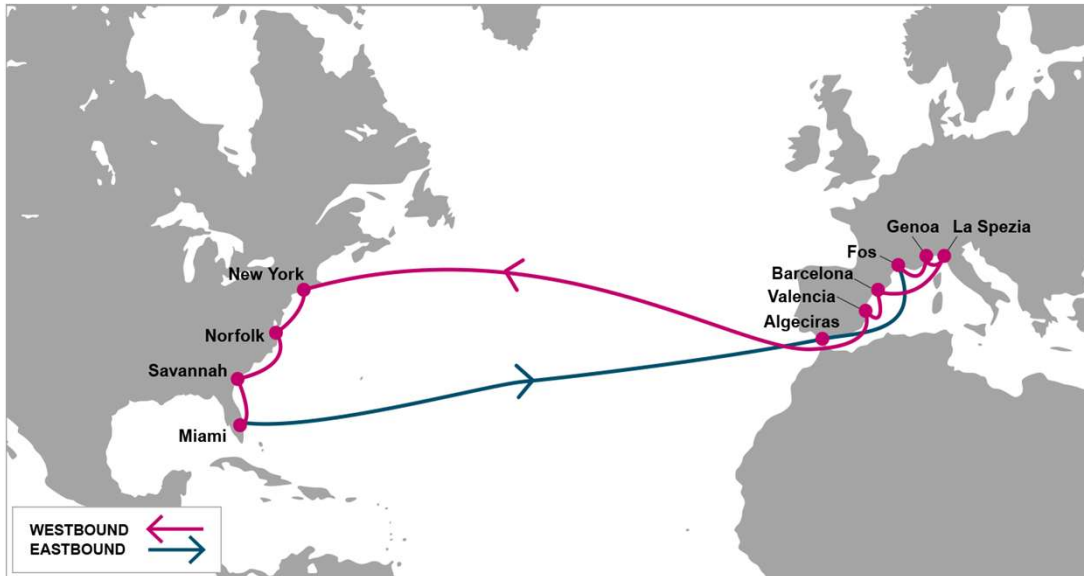

AL6: Atlantic 6

KEY TRANSIT TABLE

W/B	NYC	ORF	SAV	MIA	E/B	ALG	FOS	GOA	SPE	BCN	VLC
FOS	18	21	24	26	NYC	18	21	22	25	28	29
GOA	16	19	22	24	ORF	16	19	20	23	26	27
SPE	14	17	20	22	SAV	13	16	17	20	23	24
BCN	11	14	17	19	MIA	11	14	15	18	21	22
VLC	10	13	16	18							

KEY TRANSIT TABLE - UNLOCODE PORT NAME & COUNTRY NAME

FOS: Fos, France | GOA: Genoa, Italy | SPE: La Spezia, Italy | BCN: Barcelona, Spain | VLC: Valencia, Spain | NYC: New York, USA | ORF: Norfolk, USA | SAV: Savannah, USA | MIA: Miami, USA | ALG: Algeciras, Spain

PORT ROTATION

(Terminals are subject to change)

ORIGIN	ETA/ETD	TERMINAL
Fos	TUE/WED	Eurofos
Genoa	WED/FRI	Voltri Terminal Europe
La Spezia	SAT/SUN	La Spezia Container Terminal
Barcelona	TUE/WED	APM Terminals Barcelona
Valencia	WED/THU	Noatum Container Terminal Valencia
New York	SUN/TUE	Maher Terminals
Norfolk	WED/THU	Norfolk International Terminal (NIT)
Savannah	SAT/SUN	Garden City Terminal
Miami	MON/TUE	Port of Miami
Algeciras	FRI/SAT	Total Terminal International Algeciras
Fos	TUE/WED	Eurofos

Turnaround days: 42

Weekly/Fixed Day Service

Last update : 02-Apr-2019