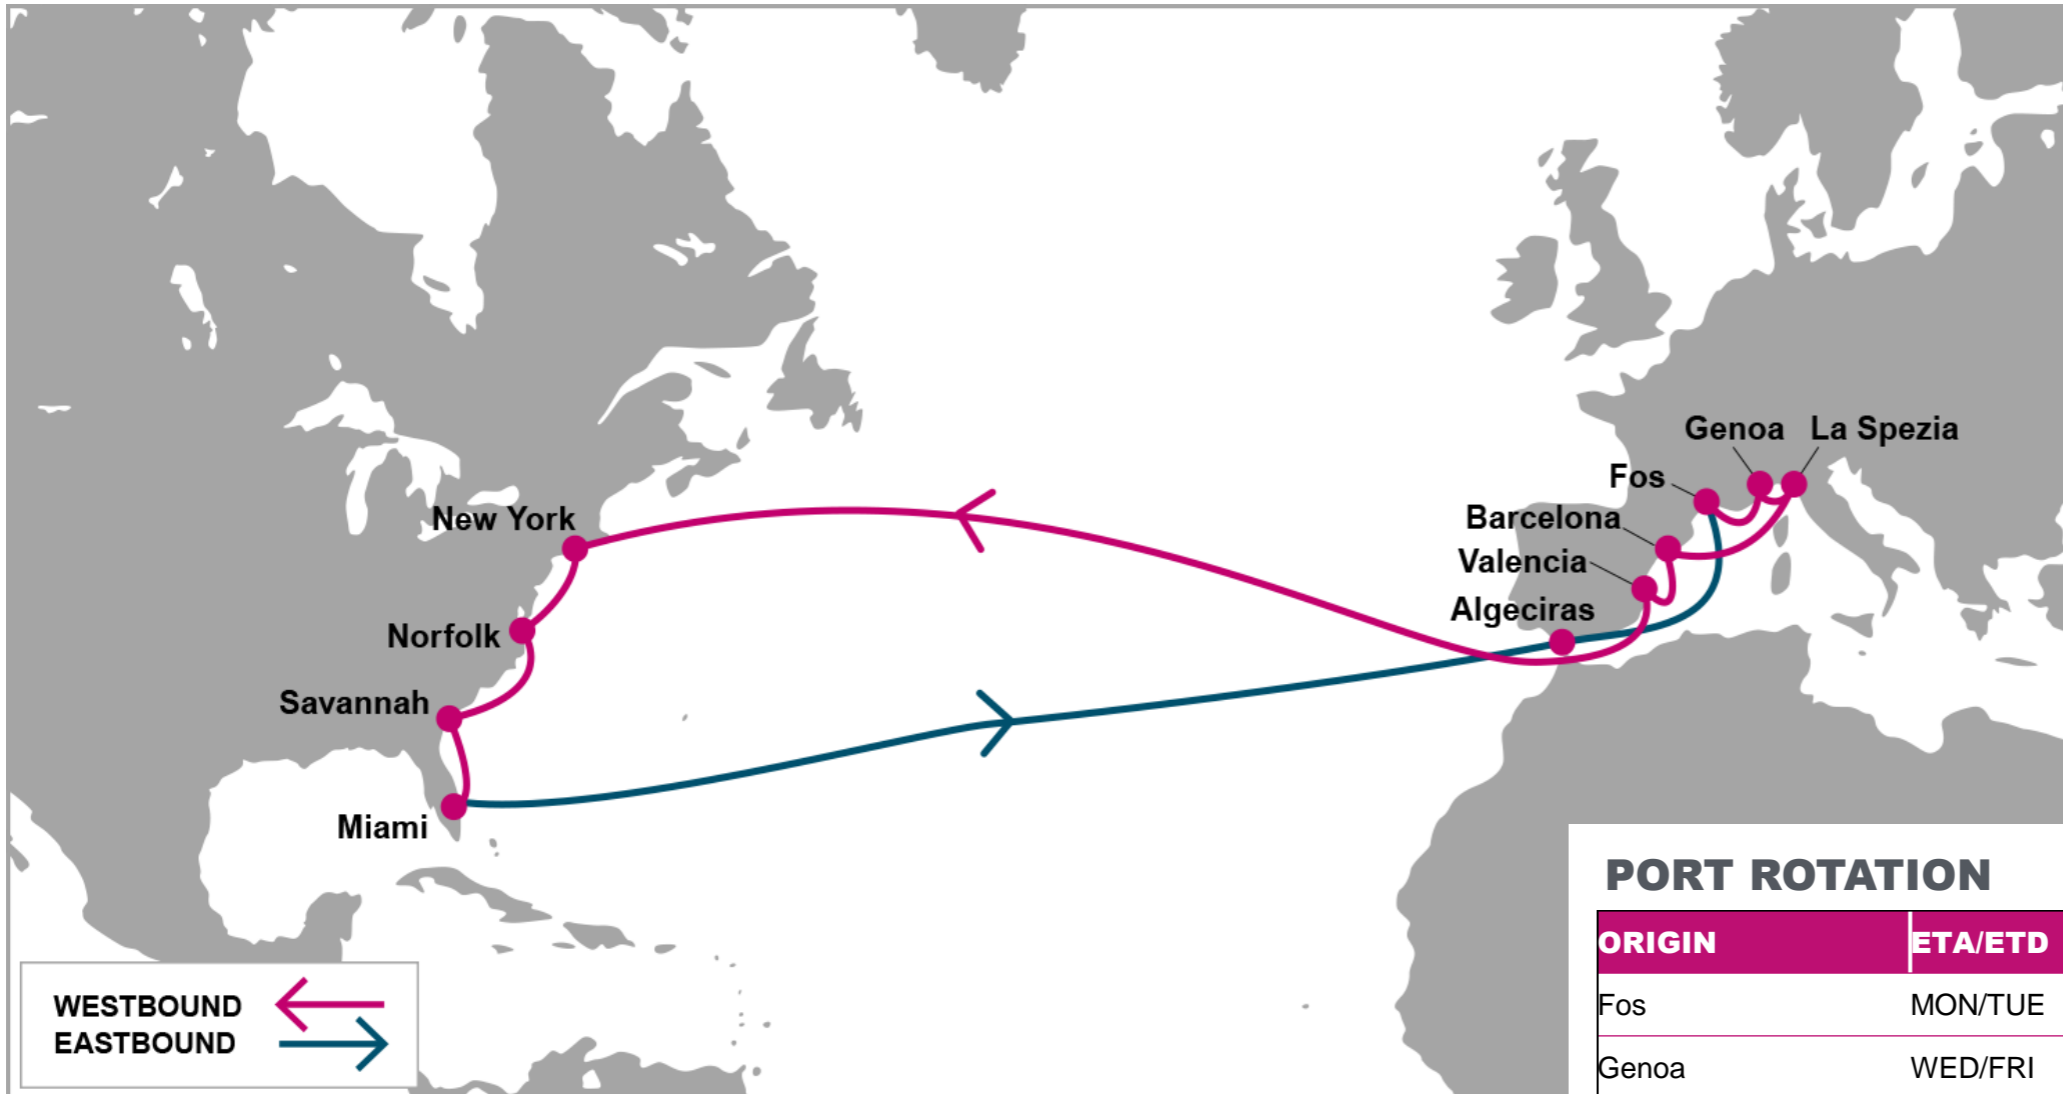

For more information, please click [here](#)

PORT ROTATION

(Terminals are subject to change)

ORIGIN	ETA/ETD	TERMINAL
Fos	MON/TUE	Eurofos
Genoa	WED/FRI	PSA Genova (former VTE)
La Spezia	SAT/SUN	La Spezia Container Terminal (LSCT)
Barcelona	TUE/WED	APM Terminals Barcelona
Valencia	WED/THU	Noatum Container Terminal
New York	SUN/TUE	Maher Terminals
Norfolk	WED/THU	Norfolk International Terminal (NIT)
Savannah	SAT/SUN	Garden City Terminal
Miami	MON/TUE	South Florida Container Terminal (SFCT)
Algeciras	FRI/SAT	Total Terminal International (TTI)
Fos	MON/TUE	Eurofos
Turnaround days: 42		

W/B	NYC	ORF	SAV	MIA	E/B	ALG	FOS	GOA	SPE	BCN	VLC
FOS	19	22	25	27	NYC	18	21	22	25	28	29
GOA	16	19	22	24	ORF	16	19	20	23	26	27
SPE	14	17	20	22	SAV	13	16	17	20	23	24
BCN	11	14	17	19	MIA	11	14	15	18	21	22
VLC	10	13	16	18							

KEY TRANSIT TABLE - UNLOCODE PORT NAME & COUNTRY NAME

FOS: Fos, France | GOA: Genoa, Italy | SPE: La Spezia, Italy | BCN: Barcelona, Spain | VLC: Valencia, Spain | NYC: New York, USA | ORF: Norfolk, USA | SAV: Savannah, USA | MIA: Miami, USA | ALG: Algeciras, Spain

NOTE: Transit times and port rotation are as of now and subject to change