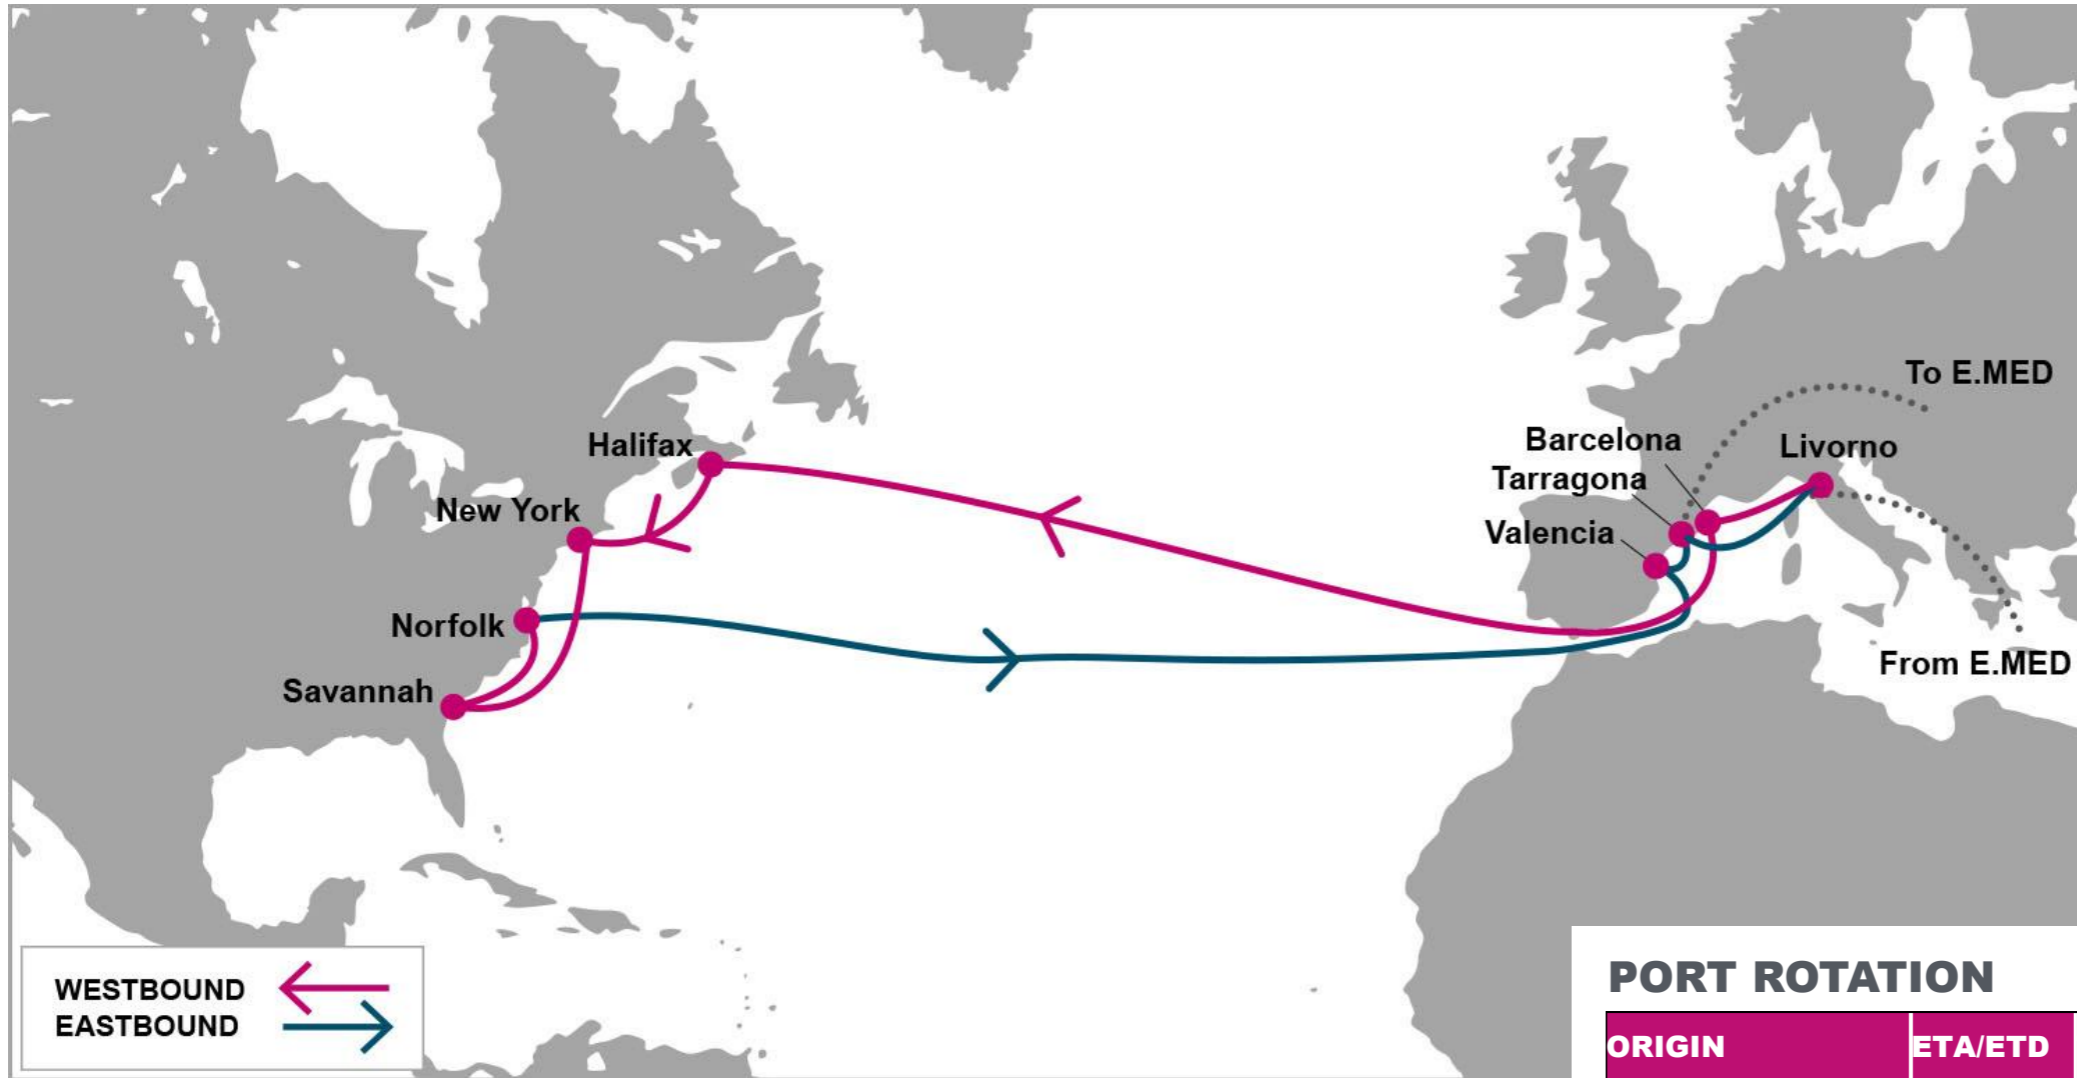

For more information, please click [here](#)

PORT ROTATION

(Terminals are subject to change)

ORIGIN	ETA/ETD	TERMINAL
Livorno	FRI/SAT	TDT Terminal Darsena Toscana
Barcelona	MON/TUE	APM Terminals Barcelona
Halifax	FRI/FRI	PSA Halterm
Nw York	SUN/MON	Maher Terminals
Savannah	WED/THU	Garden City Terminal
Norfolk	SAT/SAT	Norfolk International Terminal (NIT)
Valencia	SAT/SUN	TCV Stevedoring Company
Tarragona	MON/TUE	DP World Tarragona
Livorno	FRI/SAT	TDT Terminal Darsena Toscana
Turnaround days: 56		

W/B	HFX	NYC	SAV	ORF	E/B	VLC	TRG	LIV
LIV	13	15	18	21	HFX	22	24	42
BCN	10	12	15	18	NYC	19	21	39
					SAV	16	18	36
					ORF	14	16	34

KEY TRANSIT TABLE - UNLOCODE PORT NAME & COUNTRY NAME

FOS: Fos, France | GOA: Genoa, Italy | SPE: La Spezia, Italy | BCN: Barcelona, Spain | VLC: Valencia, Spain | NYC: New York, USA | ORF: Norfolk, USA | SAV: Savannah, USA | MIA: Miami, USA | ALG: Algeciras, Spain

NOTE: Transit times and port rotation are as of now and subject to change