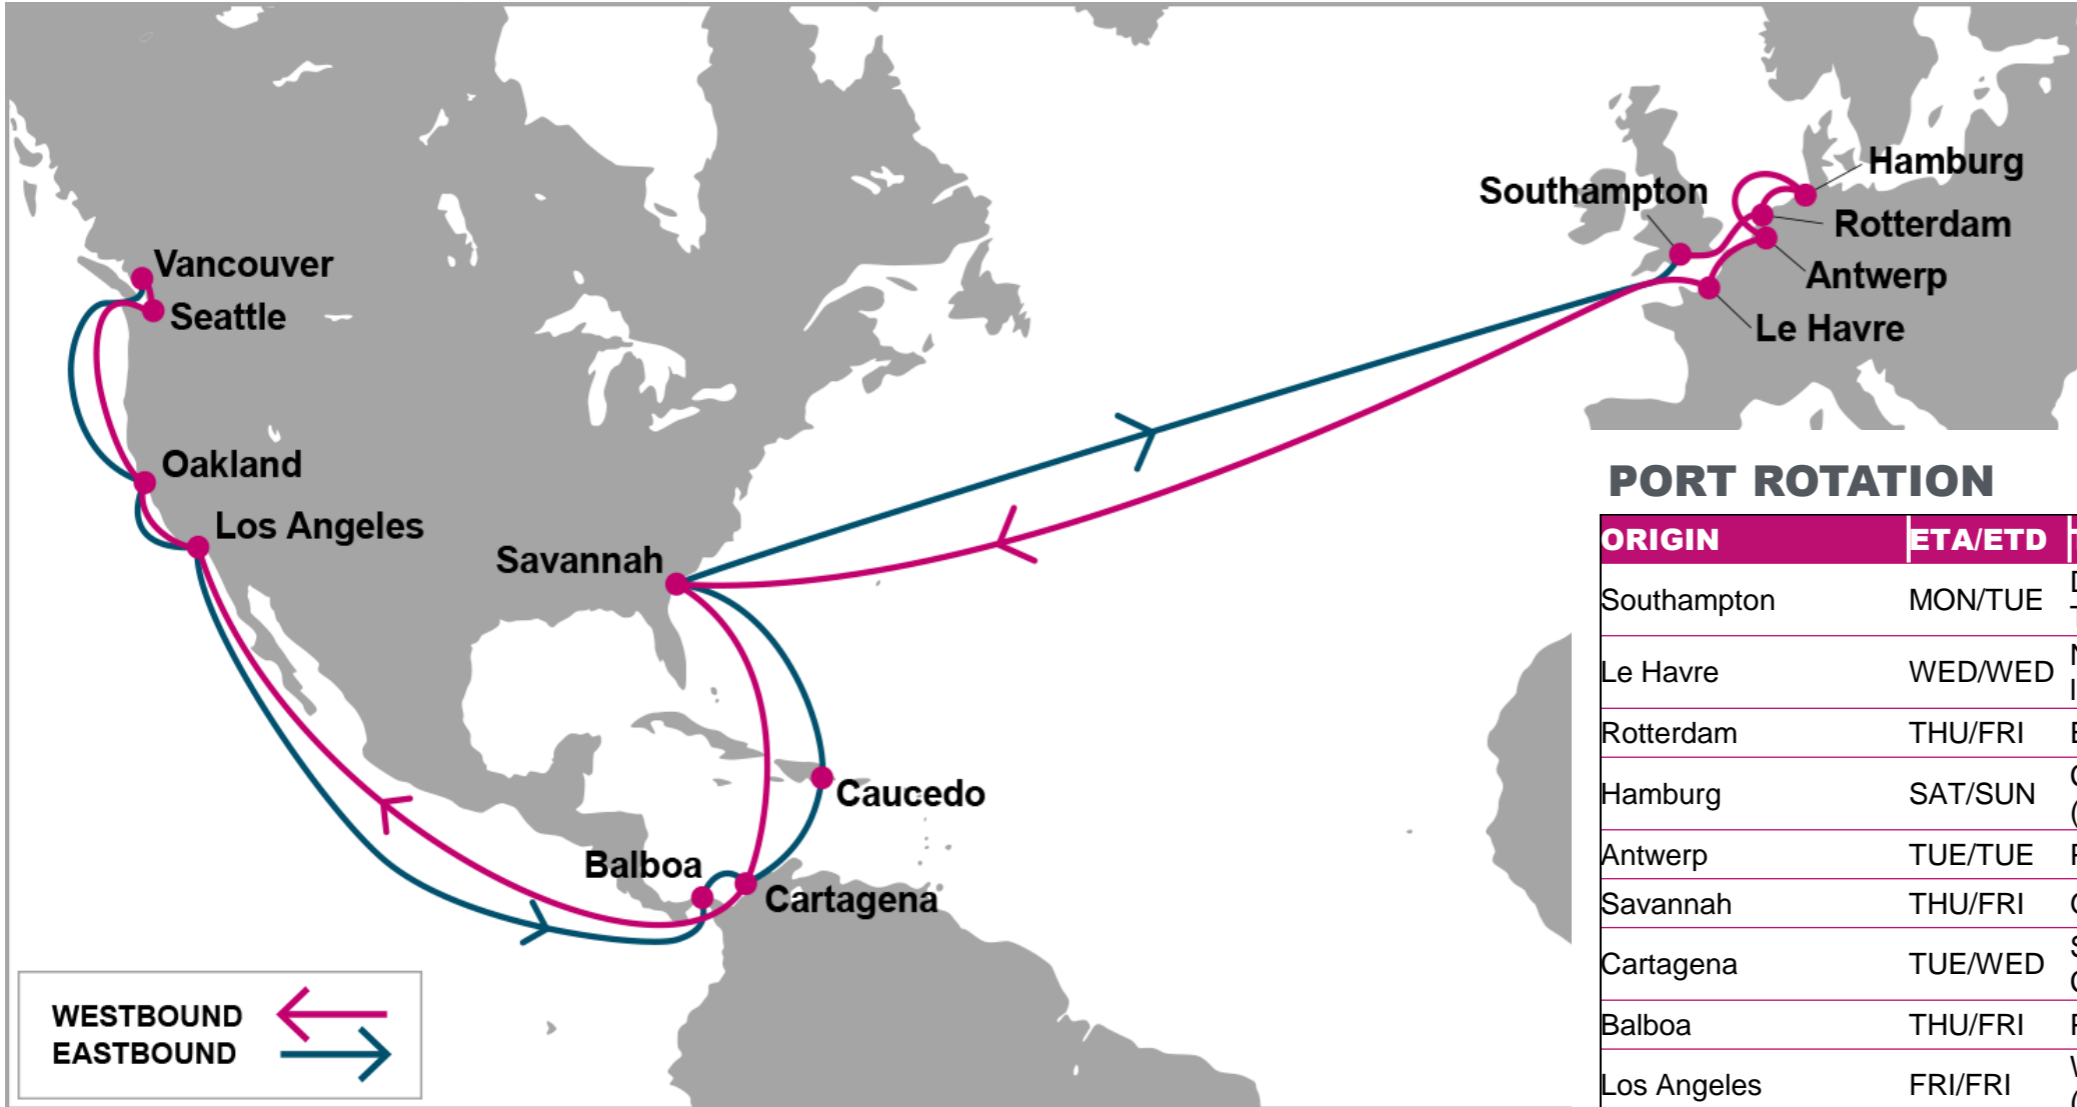

For more information, please click [here](#)

PORT ROTATION

(Terminals are subject to change)

ORIGIN	ETA/ETD	TERMINAL
Southampton	MON/TUE	DP World Southampton Container Terminal (SCT)
Le Havre	WED/WED	North Terminals - Quais de l'Atlantique (CNMP)
Rotterdam	THU/FRI	ECT Delta Terminal
Hamburg	SAT/SUN	Container Terminal Altenwerder (CTA)
Antwerp	TUE/TUE	PSA Europe Terminal
Savannah	THU/FRI	Garden City Terminal
Cartagena	TUE/WED	Sociedad Portuaria Regional de Cartagena (SPRC)
Balboa	THU/FRI	Panama Ports Company (PPC)
Los Angeles	FRI/FRI	West Basin Container Terminal (WBCT)
Oakland	SUN/MON	Oakland International container Terminal (OICT)
Seattle	THU/FRI	SSA Seattle T-18
Vancouver	SAT/SAT	DP World Fraser Surrey Docks
Oakland	TUE/TUE	Oakland International container Terminal (OICT)
Long Beach	WED/THU	International Transportation Services (ITS)
Balboa	SAT/SAT	Panama Ports Company (PPC)
Cartagena	TUE/TUE	Sociedad Portuaria Regional de Cartagena (SPRC)
Caucedo	THU/FRI	DP World Caucedo
Savannah	TUE/WED	Garden City Terminal
Southampton	MON/TUE	DP World Southampton Container Terminal (SCT)

Turnaround days: 77

W/B	SAV	CTG	BLB	LAX	OAK	SEA	VAN	E/B	BLB	CTG	CAU	SAV	SOU	LEH	RTM	HAM	ANR
SOU	16	21	23	31	33	37	39	SEA	15	18	20	25	38	40	41	43	46
LEH	15	20	22	30	32	36	38	VAN	14	17	19	24	37	39	40	42	45
RTM	13	18	20	28	30	34	36	OAK	11	14	16	21	34	36	37	39	42
HAM	11	16	18	26	28	32	34	LGB	9	12	14	19	32	34	35	37	40
ANR	9	14	16	24	26	30	32	BLB		3	5	10	23	25	26	28	31
								CTG			2	7	20	22	23	25	28
								CAU				4	17	19	20	22	25
								SAV					12	14	15	17	20

KEY TRANSIT TABLE - UNLOCODE PORT NAME & COUNTRY NAME

SOU: Southampton, UK | RTM: Rotterdam, Netherland | HAM: Hamburg, Germany | ANR: Antwerp, Belgium | LEH: Le Havre, France | SEA: Seattle, USA | VAN: Vancouver, Canada | OAK: Oakland, USA | LAX: Los Angeles, USA | LGB: Long Beach, USA | BLB: Balboa, Panama | CTG: Cartagena, Colombia | CAU: Caucedo, Dominican Republic | SAV: Savannah, USA

NOTE: Transit times and port rotation are as of now and subject to change