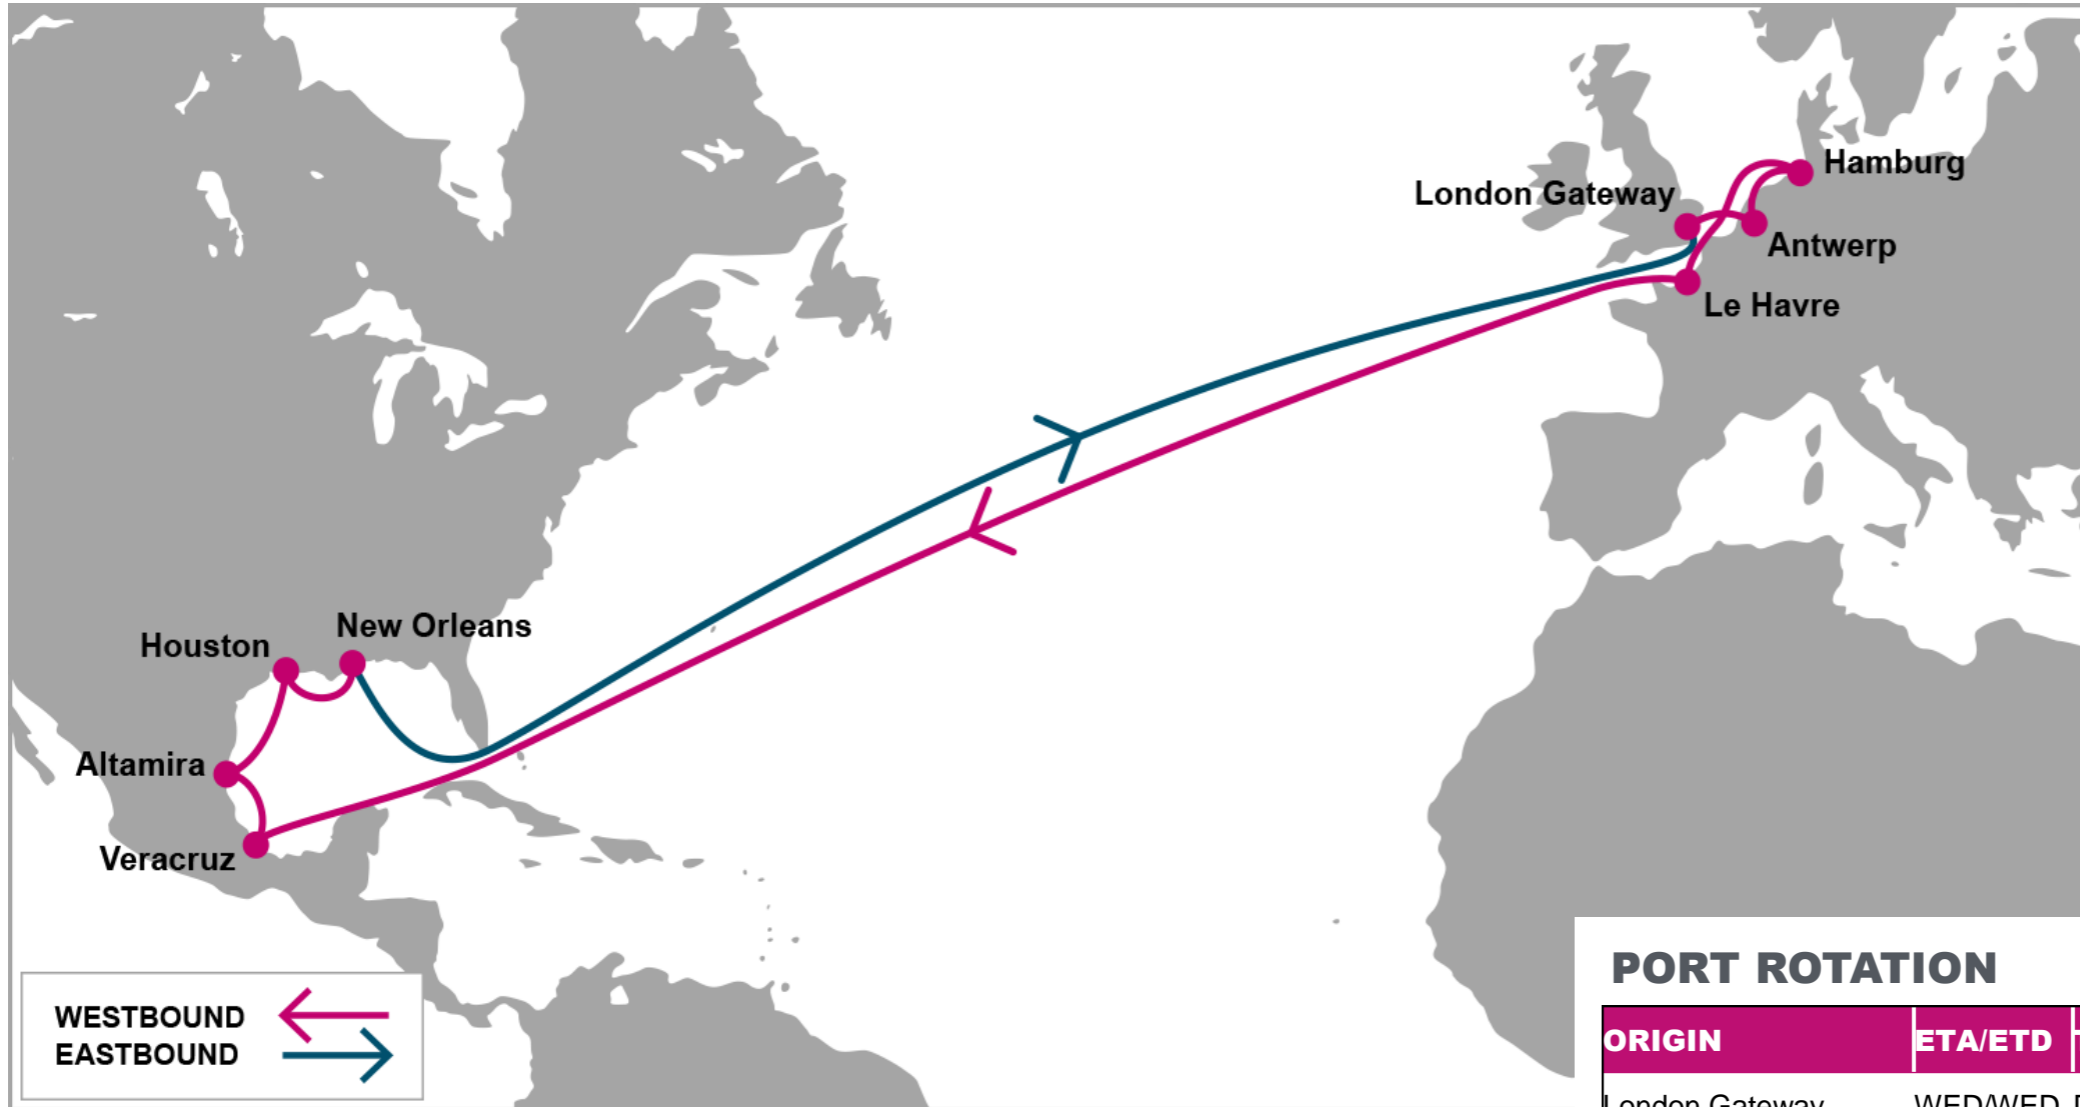

For more information, please click [here](#)

W/B	VER	ATM	HOU	MSY	E/B	LGP	ANR	HAM	LEH
LGP	22	24	28	31	VER	19	21	24	26
ANR	19	21	25	28	ATM	24	26	29	31
HAM	16	18	22	25	HOU	20	22	25	27
LEH	14	16	20	23	MSY	17	19	22	24

PORT ROTATION

(Terminals are subject to change)

ORIGIN	ETA/ETD	TERMINAL
London Gateway	WED/WED	DP World London Gateway Port
Antwerp	FRI/SAT	PSA Europe Terminal
Hamburg	MON/TUE	Container Terminal Altenwerder (CTA)
Le Havre	WED/THU	North Terminals - Quais de l'Atlantique (CNMP)
Veracruz	THU/FRI	Internaconal de Contenedores Asociados de Veracruz
Altamira	SAT/SUN	Infraestructura Portuaria Mexicana (IPM)
Houston	WED/THU	Barbours Cut Terminal (BCT)
New Orleans	SAT/SUN	Ports America
London Gateway	WED/WED	DP World London Gateway Port
Turnaround days:		42

KEY TRANSIT TABLE - UNLOCODE PORT NAME & COUNTRY NAME

LGP: London Gateway, UK | ANR: Antwerp, Belgium | HAM: Hamburg, Germany | TUX: Tuxpan, Mexico | VER: Veracruz, Mexico | ATM: Altamira, Mexico | HOU: Houston, USA | MSY: New Orleans, USA

NOTE: Transit times and port rotation are as of now and subject to change