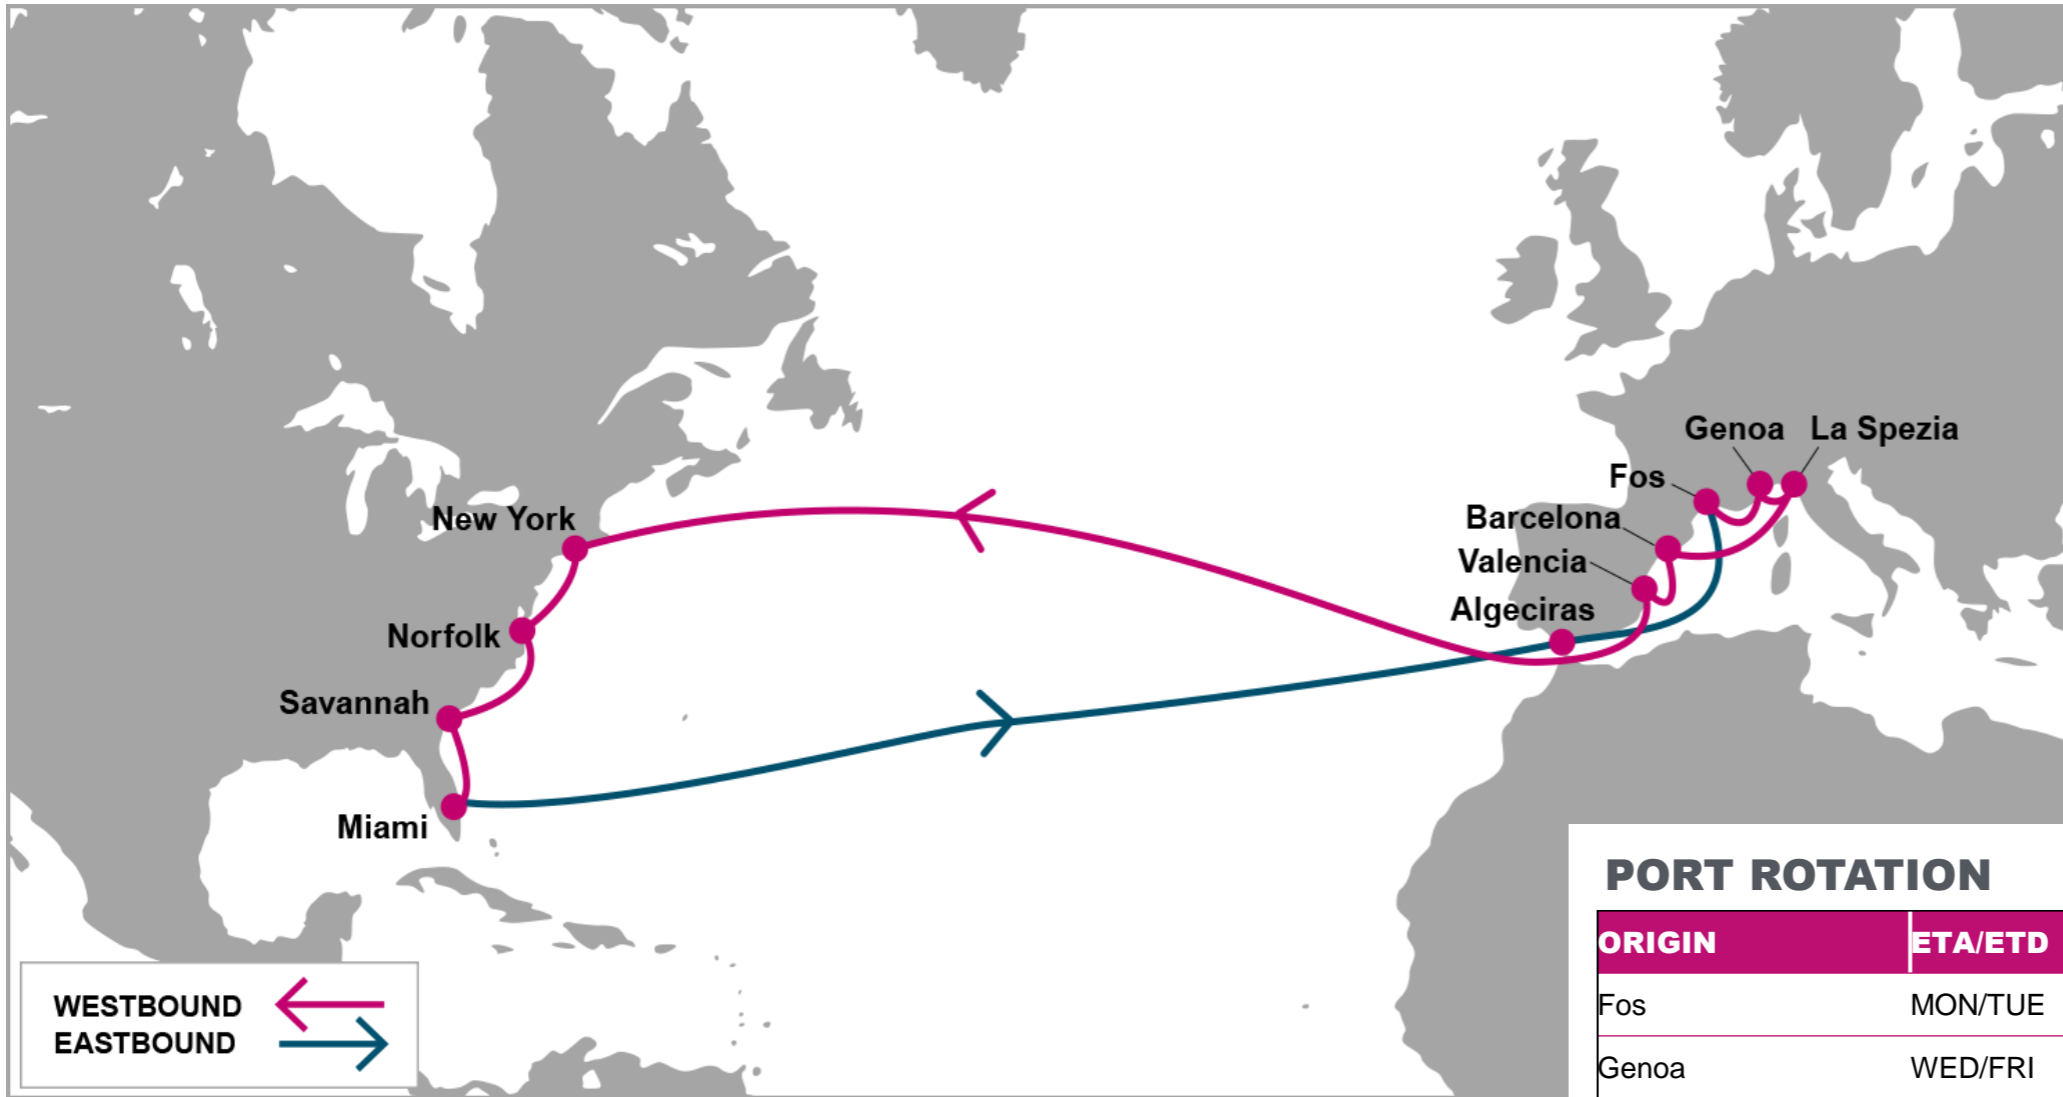

For more information, please click [here](#)

PORT ROTATION

(Terminals are subject to change)

ORIGIN	ETA/ETD	TERMINAL
Fos	MON/TUE	Eurofos
Genoa	WED/FRI	PSA Genoa (former VTE)
La Spezia	SAT/SUN	La Spezia Container Terminal (LSCT)
Barcelona	TUE/WED	APM Terminals Barcelona
Valencia	WED/THU	Noatum Container Terminal
New York	SUN/TUE	Maher Terminals
Norfolk	WED/THU	Norfolk International Terminal (NIT)
Savannah	SAT/SUN	Garden City Terminal
Miami	MON/TUE	South Florida Container Terminal (SFCT)
Algeciras	FRI/SAT	Total Terminal International (TTI)
Fos	MON/TUE	Eurofos
Turnaround days: 42		

W/B	NYC	ORF	SAV	MIA	E/B	ALG	FOS	GOA	SPE	BCN	VLC
FOS	19	22	25	27	NYC	18	21	22	25	28	29
GOA	16	19	22	24	ORF	16	19	20	23	26	27
SPE	14	17	20	22	SAV	13	16	17	20	23	24
BCN	11	14	17	19	MIA	11	14	15	18	21	22
VLC	10	13	16	18							

KEY TRANSIT TABLE - UNLOCODE PORT NAME & COUNTRY NAME

FOS: Fos, France | GOA: Genoa, Italy | SPE: La Spezia, Italy | BCN: Barcelona, Spain | VLC: Valencia, Spain | NYC: New York, USA | ORF: Norfolk, USA | SAV: Savannah, USA | MIA: Miami, USA | ALG: Algeciras, Spain

NOTE: Transit times and port rotation are as of now and subject to change