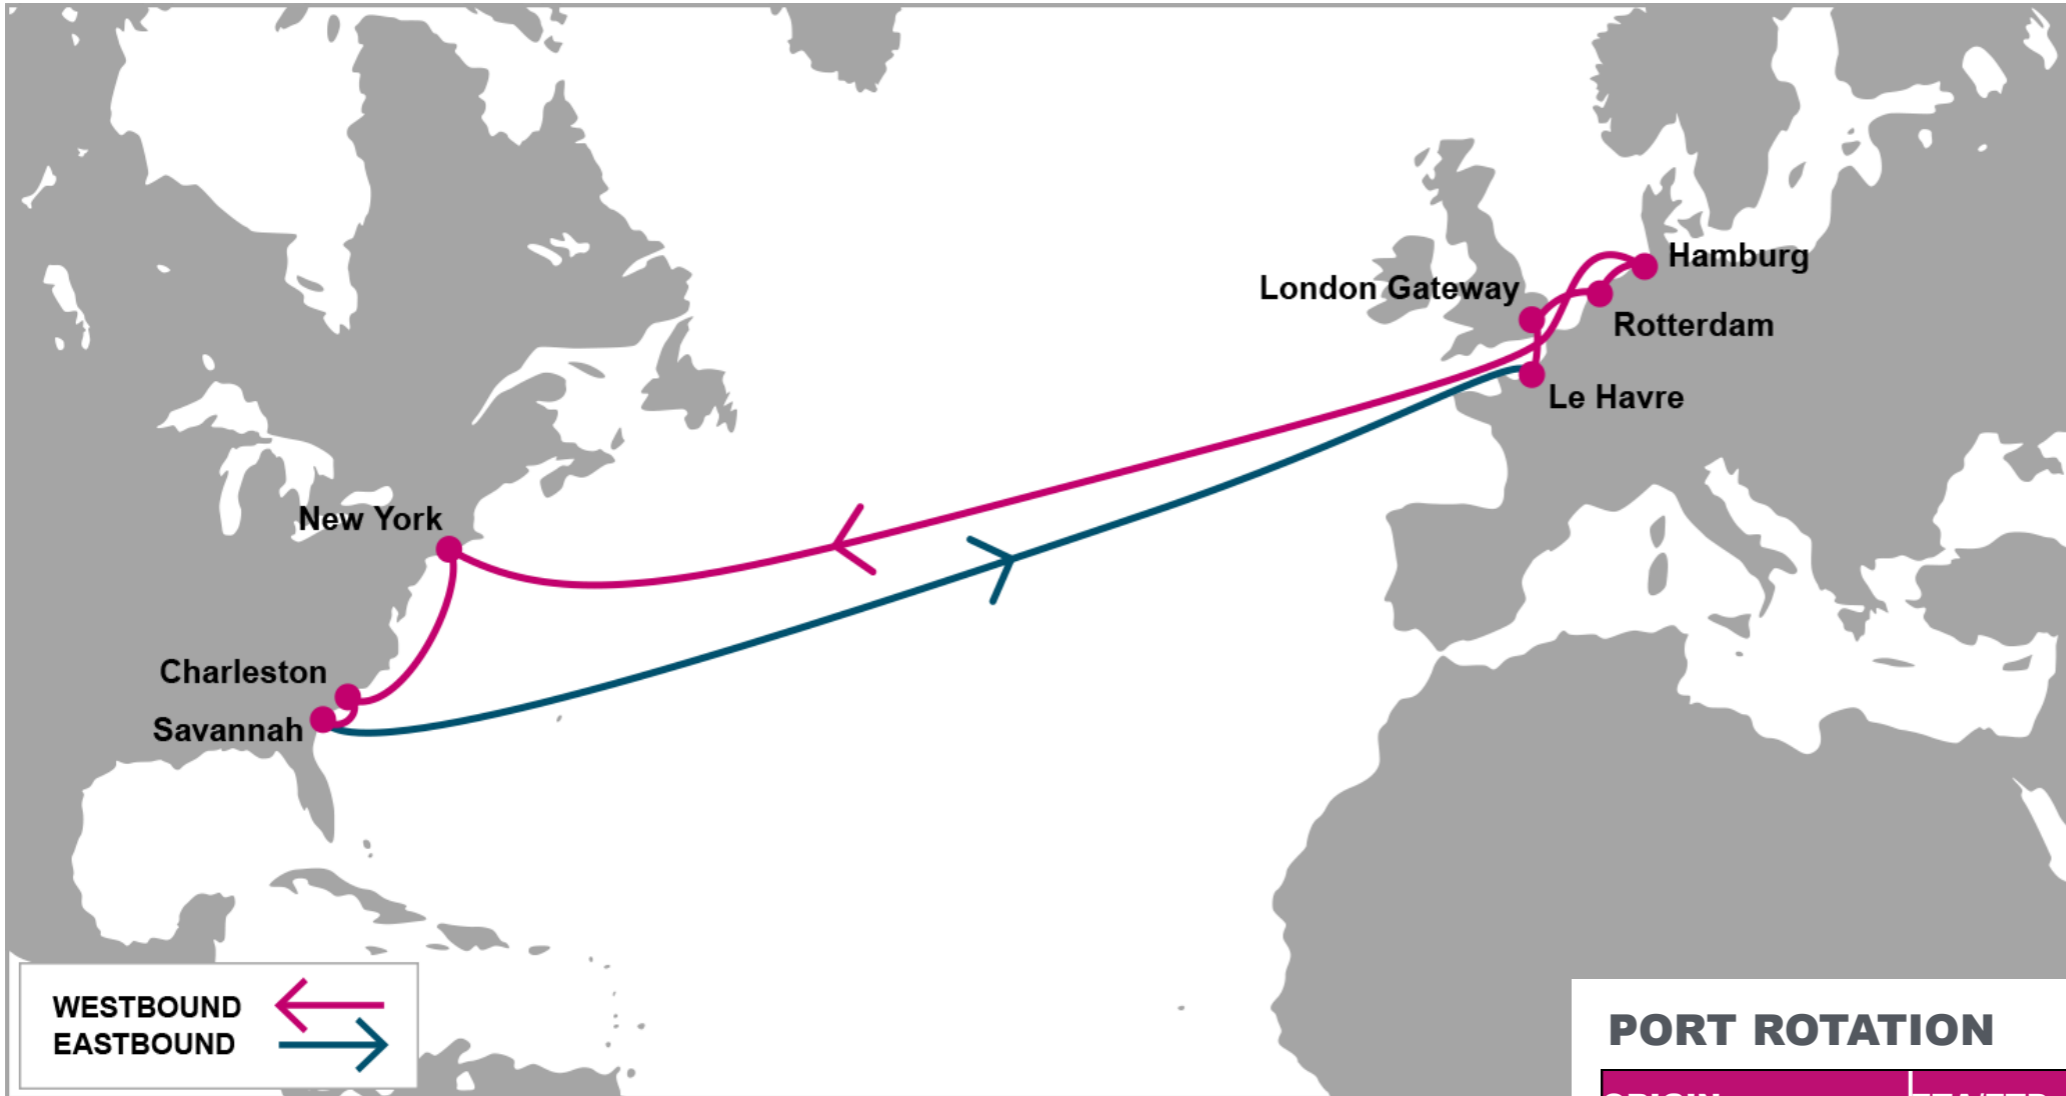

For more information, please click [here](#)

W/B	NYC	CHS	SAV	E/B	LEH	LGP	RTM	HAM
LEH	16	20	23	NYC	17	19	20	22
LGP	15	19	22	CHS	13	15	16	18
RTM	13	17	20	SAV	10	12	13	15
HAM	11	15	18					

PORT ROTATION

(Terminals are subject to change)

ORIGIN	ETA/ETD	TERMINAL
Le Havre	SAT/SUN	North Terminals - Quais de Amerique (CNMP)
London Gateway	MON/MON	DP World London Gateway Port
Rotterdam	TUE/WED	ECT Delta Terminal
Hamburg	THU/FRI	Container Terminal Altenwerder (CTA)
New York	TUE/WED	Maher Terminals
Charleston	SAT/SUN	Wando Welch Terminal (WWT)
Savannah	TUE/WED	Garden City Terminal
Le Havre	SAT/SUN	North Terminals - Quais de Amerique (CNMP)
Turnaround days: 35		

KEY TRANSIT TABLE - UNLOCODE PORT NAME & COUNTRY NAME

LGP: London Gateway, UK | **LEH:** Le Havre, France | **RTM:** Rotterdam, Netherland | **HAM:** Hamburg, Germany | **NYC:** New York, USA | **CHS:** Charleston, USA | **SAV:** Savannah, USA

NOTE: Transit times and port rotation are as of now and subject to change