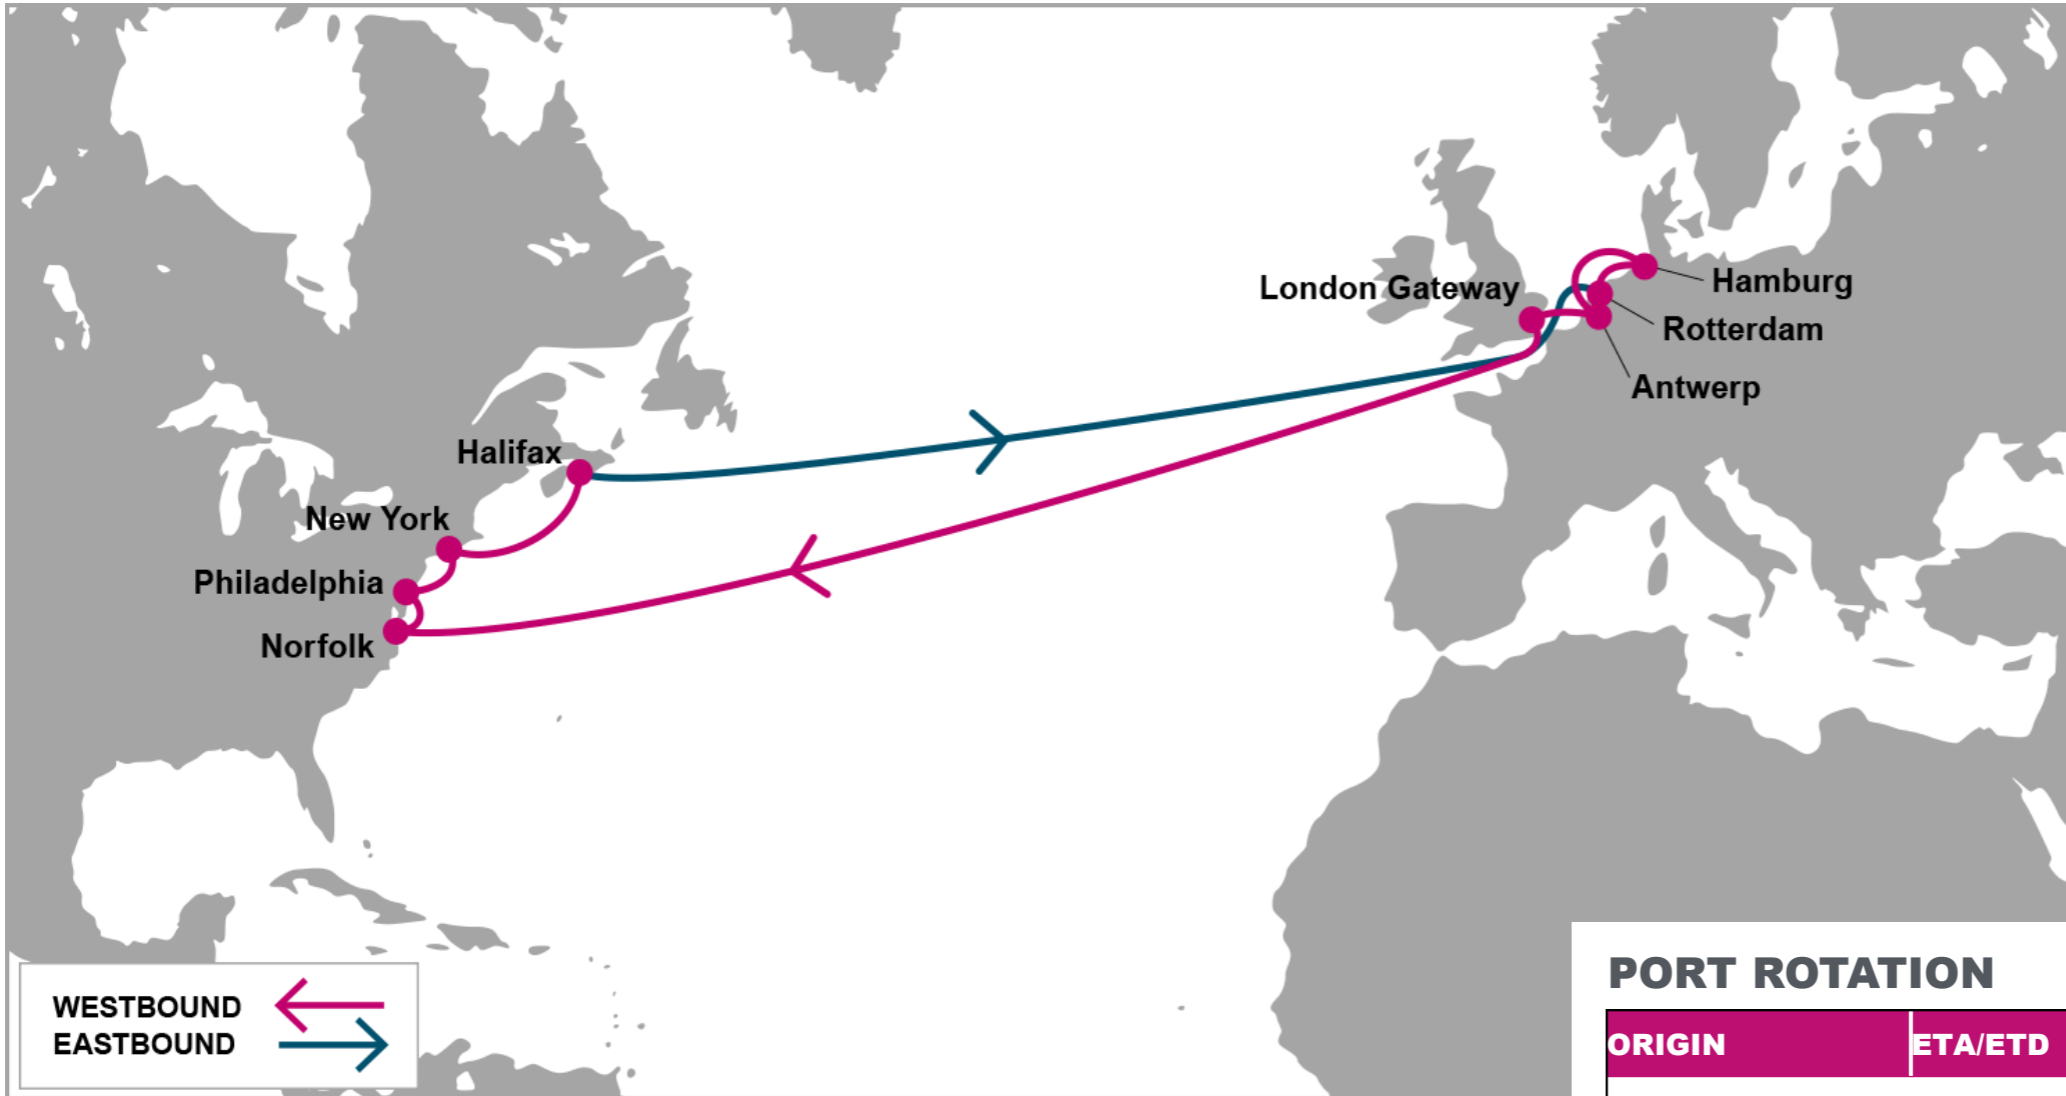

For more information, please click [here](#)

W/B	ORF	PHL	NYC	HAL	E/B	RTM	HAM	ANR	LGP
RTM	16	18	20	23	ORF	17	19	22	24
HAM	14	16	18	21	PHL	15	17	20	22
ANR	11	13	15	18	NYC	13	15	18	20
LGP	10	12	14	17	HAL	11	13	16	18

PORT ROTATION

(Terminals are subject to change)

ORIGIN	ETA/ETD	TERMINAL
Rotterdam	FRI/SAT	ECT Delta Terminal
Hamburg	SUN/MON	Container Terminal Altenwerder (CTA)
Antwerp	WED/THU	PSA Europe Terminal
London Gateway	FRI/FRI	DP World London Gateway Port
Norfolk	MON/TUE	Norfolk International Terminal (NIT)
Philadelphia	WED/THU	Packer Avenue Marine Terminal
New York	FRI/SAT	GCT New York
Halifax	MON/MON	Cerescorp Fairview Cove
Rotterdam	FRI/SAT	ECT Delta Terminal
Turnaround days: 35		

KEY TRANSIT TABLE - UNLOCODE PORT NAME & COUNTRY NAME

RTM: Rotterdam, Netherland | HAM: Hamburg, Germany | ANR: Antwerp, Belgium | LGP: London Gateway, UK | ORF: Norfolk, USA | PHL: Philadelphia, USA | NYC: New York, USA | HAL: Halifax, Canada

NOTE: Transit times and port rotation are as of now and subject to change