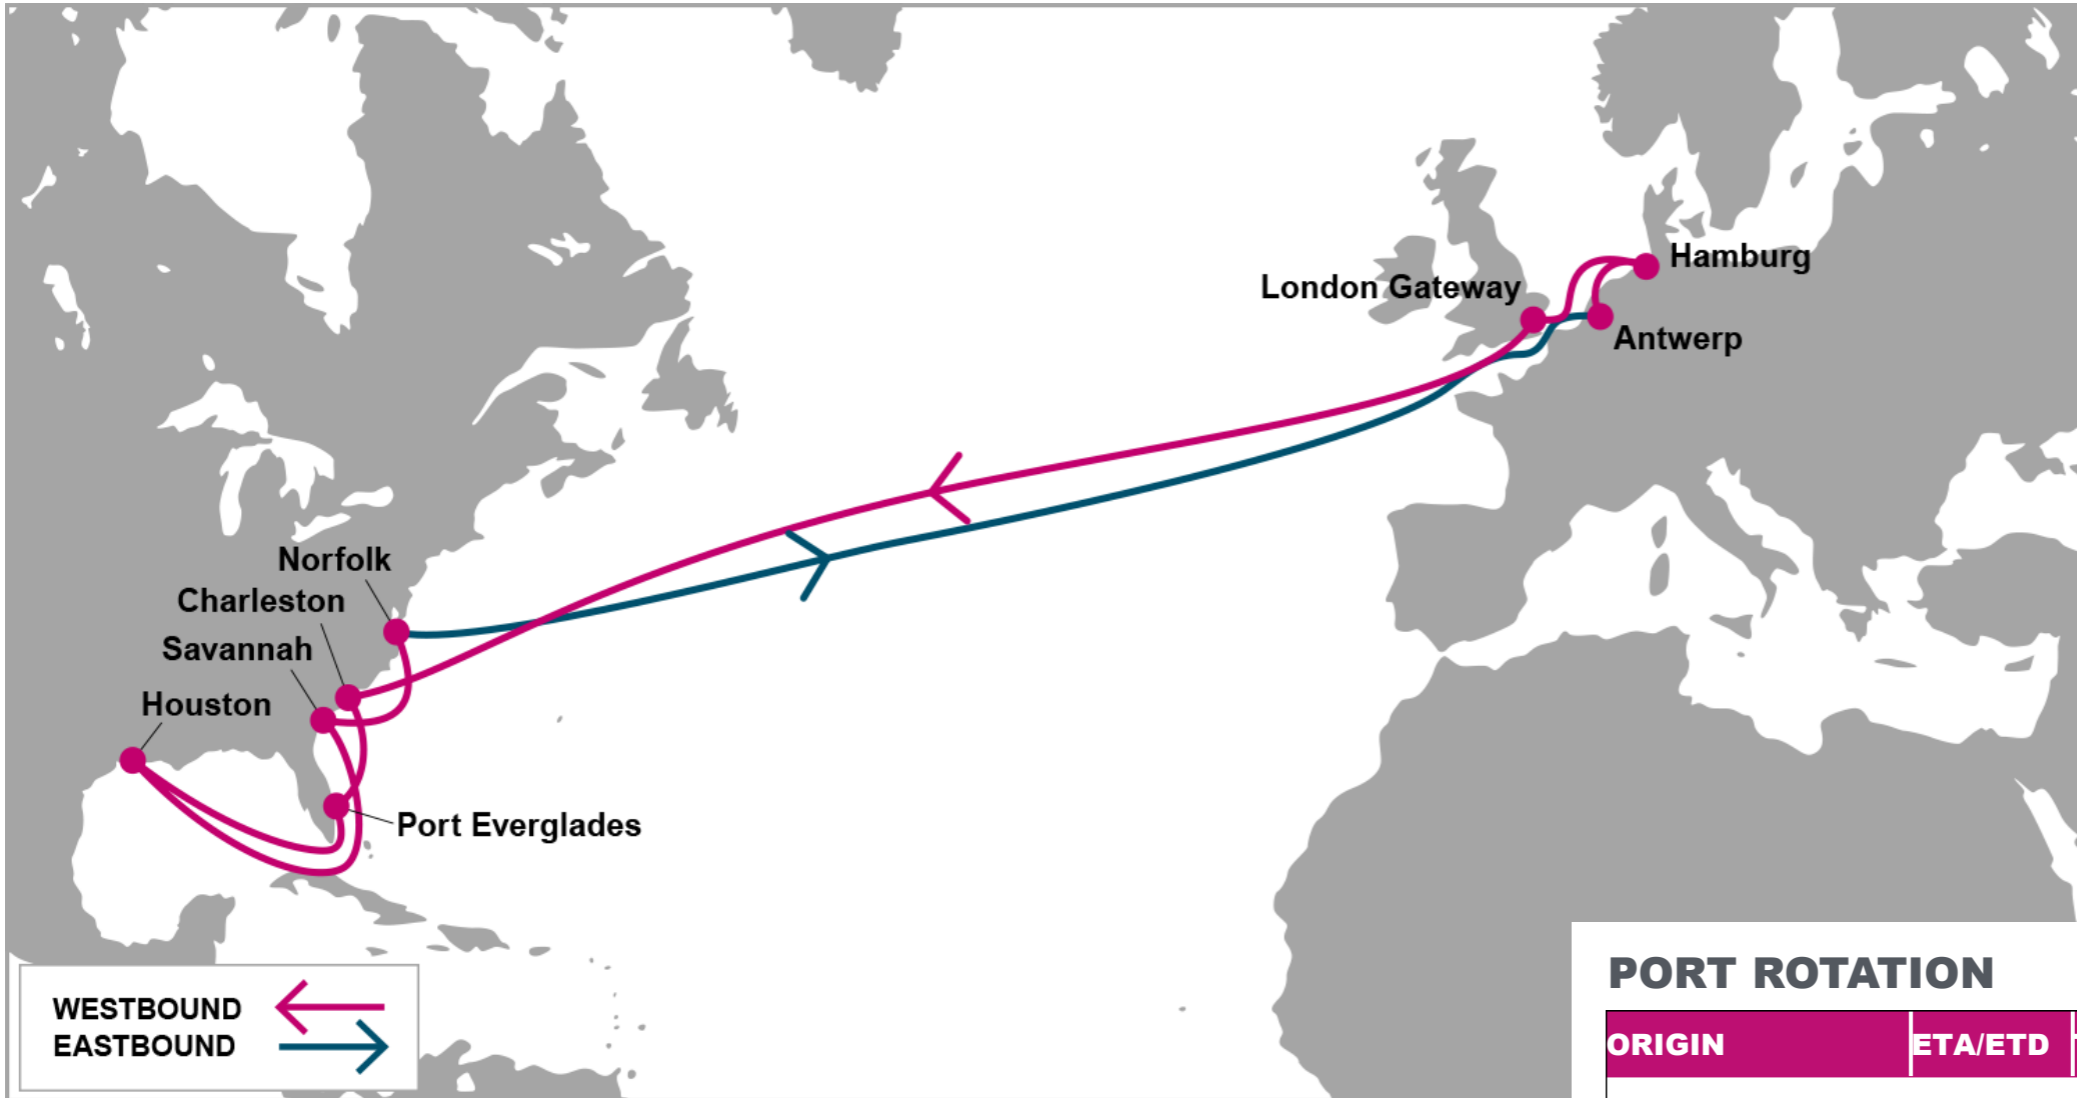

For more information, please click [here](#)

PORT ROTATION

(Terminals are subject to change)

ORIGIN	ETA/ETD	TERMINAL
Antwerp	THU/FRI	PSA Europe Terminal
Hamburg	SAT/SUN	Container Terminal Altenwerder (CTA)
London Gateway	TUE/TUE	DP World London Gateway Port
Charleston	FRI/SAT	North Charleston Terminal (NCT)
Port Everglades	MON/TUE	Florida International Terminals (FIT)
Houston	FRI/SUN	Barbours Cut Terminal (BCT)
Savannah	SAT/SAT	Garden City Terminal
Norfolk	MON/TUE	Norfolk International Terminal (NIT)
Antwerp	THU/FRI	PSA Europe Terminal
Turnaround days: 42		

W/B	CHS	PEF	HOU	SAV	ORF	E/B	ANR	HAM	LGP
ANR	14	17	21	29	31	CHS	26	28	31
HAM	12	15	19	27	29	PEF	23	25	28
LGP	10	13	17	25	27	HOU	18	20	23
						SAV	11	13	16
						ORF	9	11	14

KEY TRANSIT TABLE - UNLOCODE PORT NAME & COUNTRY NAME

ANR: Antwerp, Belgium | HAM: Hamburg, Germany | LGP: London Gateway, UK | CHS: Charleston, USA | PEF: Port Everglades, USA | HOU: Houston, USA | SAV: Savannah, USA | ORF: Norfolk, USA

NOTE: Transit times and port rotation are as of now and subject to change