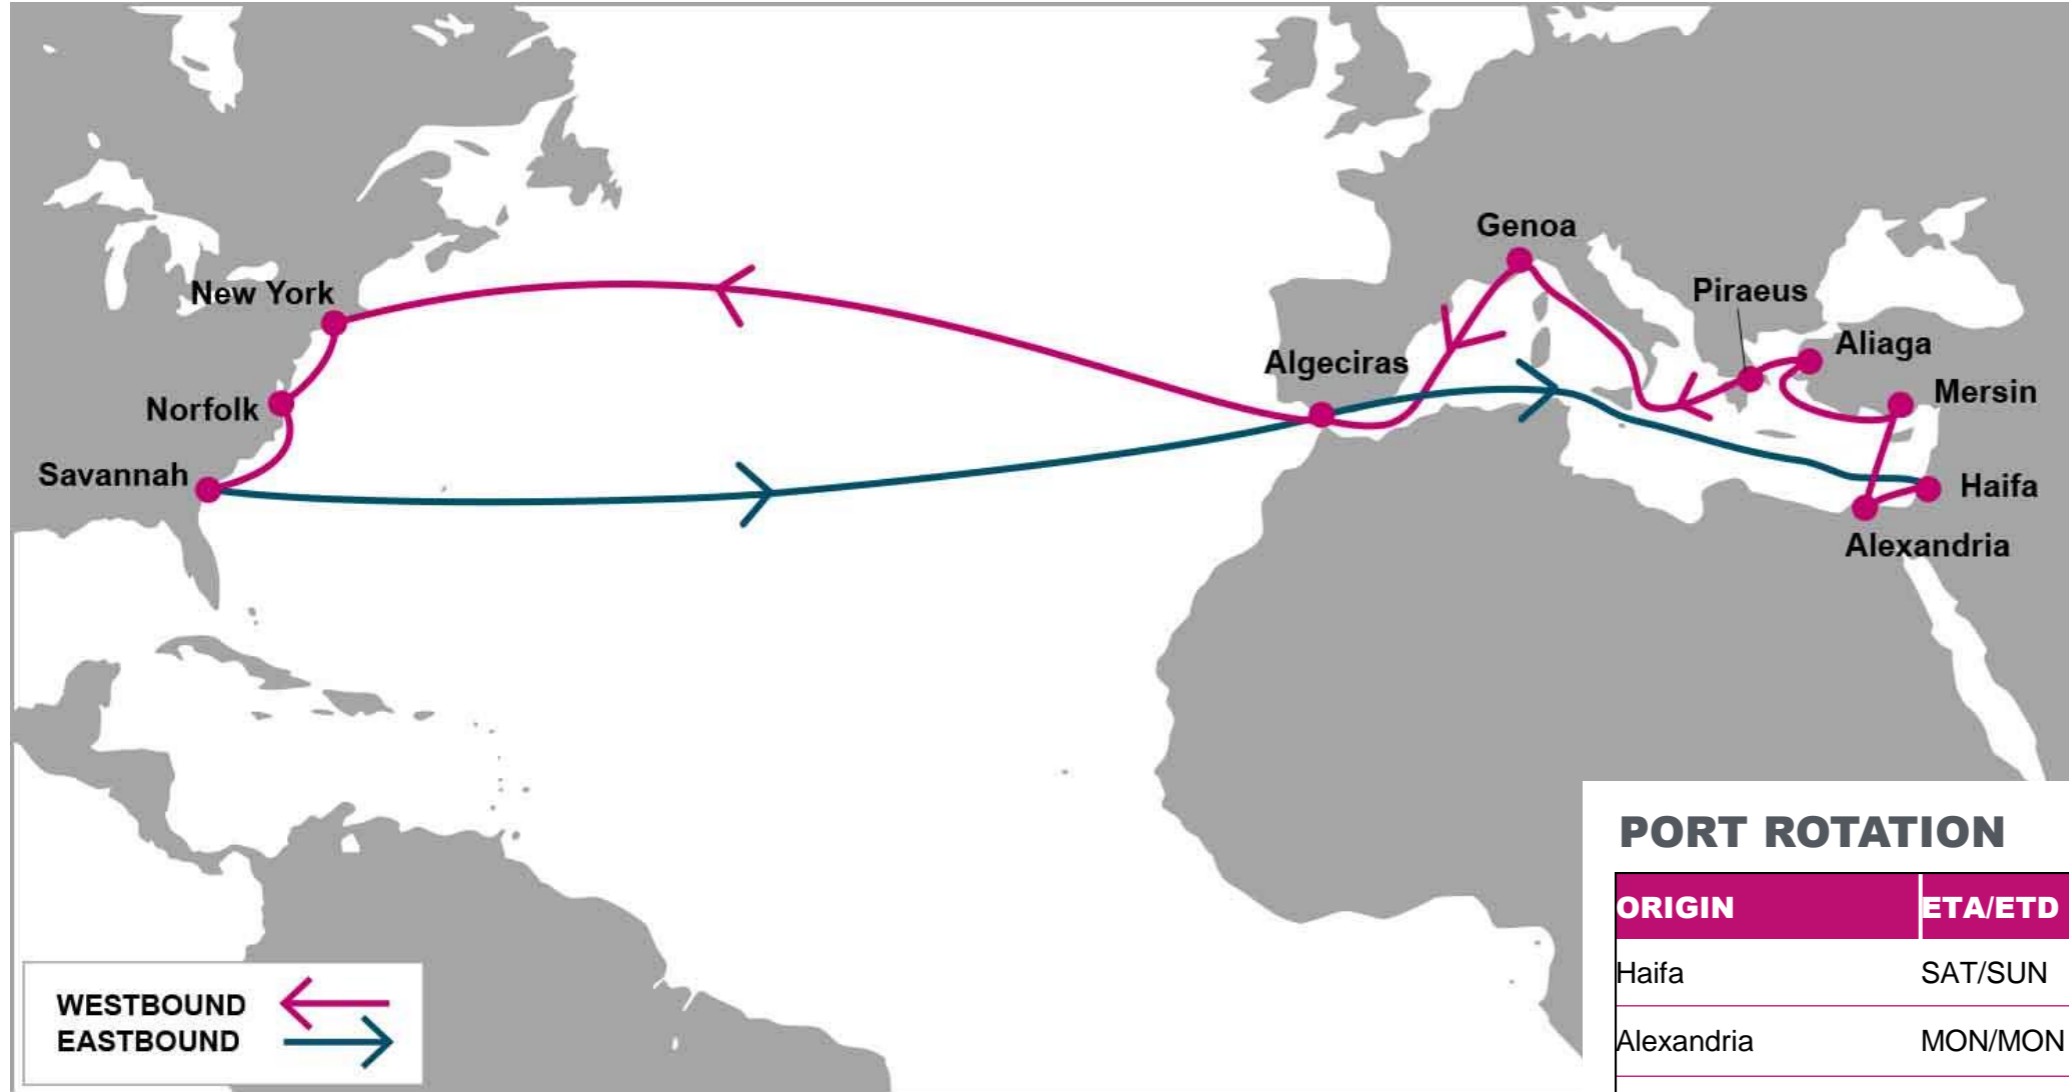

For more information, please click [here](#)

PORT ROTATION

(Terminals are subject to change)

ORIGIN	ETA/ETD	TERMINAL
Haifa	SAT/SUN	Haifa Port
Alexandria	MON/MON	Alexandria International Container Terminals (AICT)
Mersin	TUE/TUE	Mersin International Port (MIP)
Aliaga	THU/FRI	Nemport
Piraeus	FRI/SAT	Piraeus Container Terminal (PCT)
Genoa	MON/TUE	PSA Genoa (former VTE)
Algeciras	THU/FRI	Total Terminal International (TTI)
New York	FRI/SAT	Maher Terminals
Norfolk	SUN/MON	Norfolk International Terminal (NIT)
Savannah	TUE/WED	Garden City Terminal
Algeciras	SUN/SUN	Total Terminal International (TTI)
Haifa	SAT/SUN	Haifa Port
Turnaround days: 42		

W/B	NYC	ORF	SAV	E/B	HFA	ALY	MER	ALI	PIR	GOA	ALG
HFA	19	21	23	NYC	21	23	24	26	27	30	33
ALY	18	20	22	ORF	19	21	22	24	25	28	31
MER	17	19	21	SAV	17	19	20	22	23	26	29
ALI	14	16	18								
PIR	13	15	17								
GOA	10	12	14								
ALG	7	9	11								

KEY TRANSIT TABLE - UNLOCODE PORT NAME & COUNTRY NAME

HFA: Haifa, Israel | ALY: Alexandria, Egypt | MER: Mersin, Turkey | ALI: Aliaga, Turkey | PIR: Piraeus, Greece | GOA: Genoa, Italy | ALG: Algeciras, Spain | NYC: New York, USA | ORF: Norfolk, USA | SAV: Savannah, USA

NOTE: Transit times and port rotation are as of now and subject to change