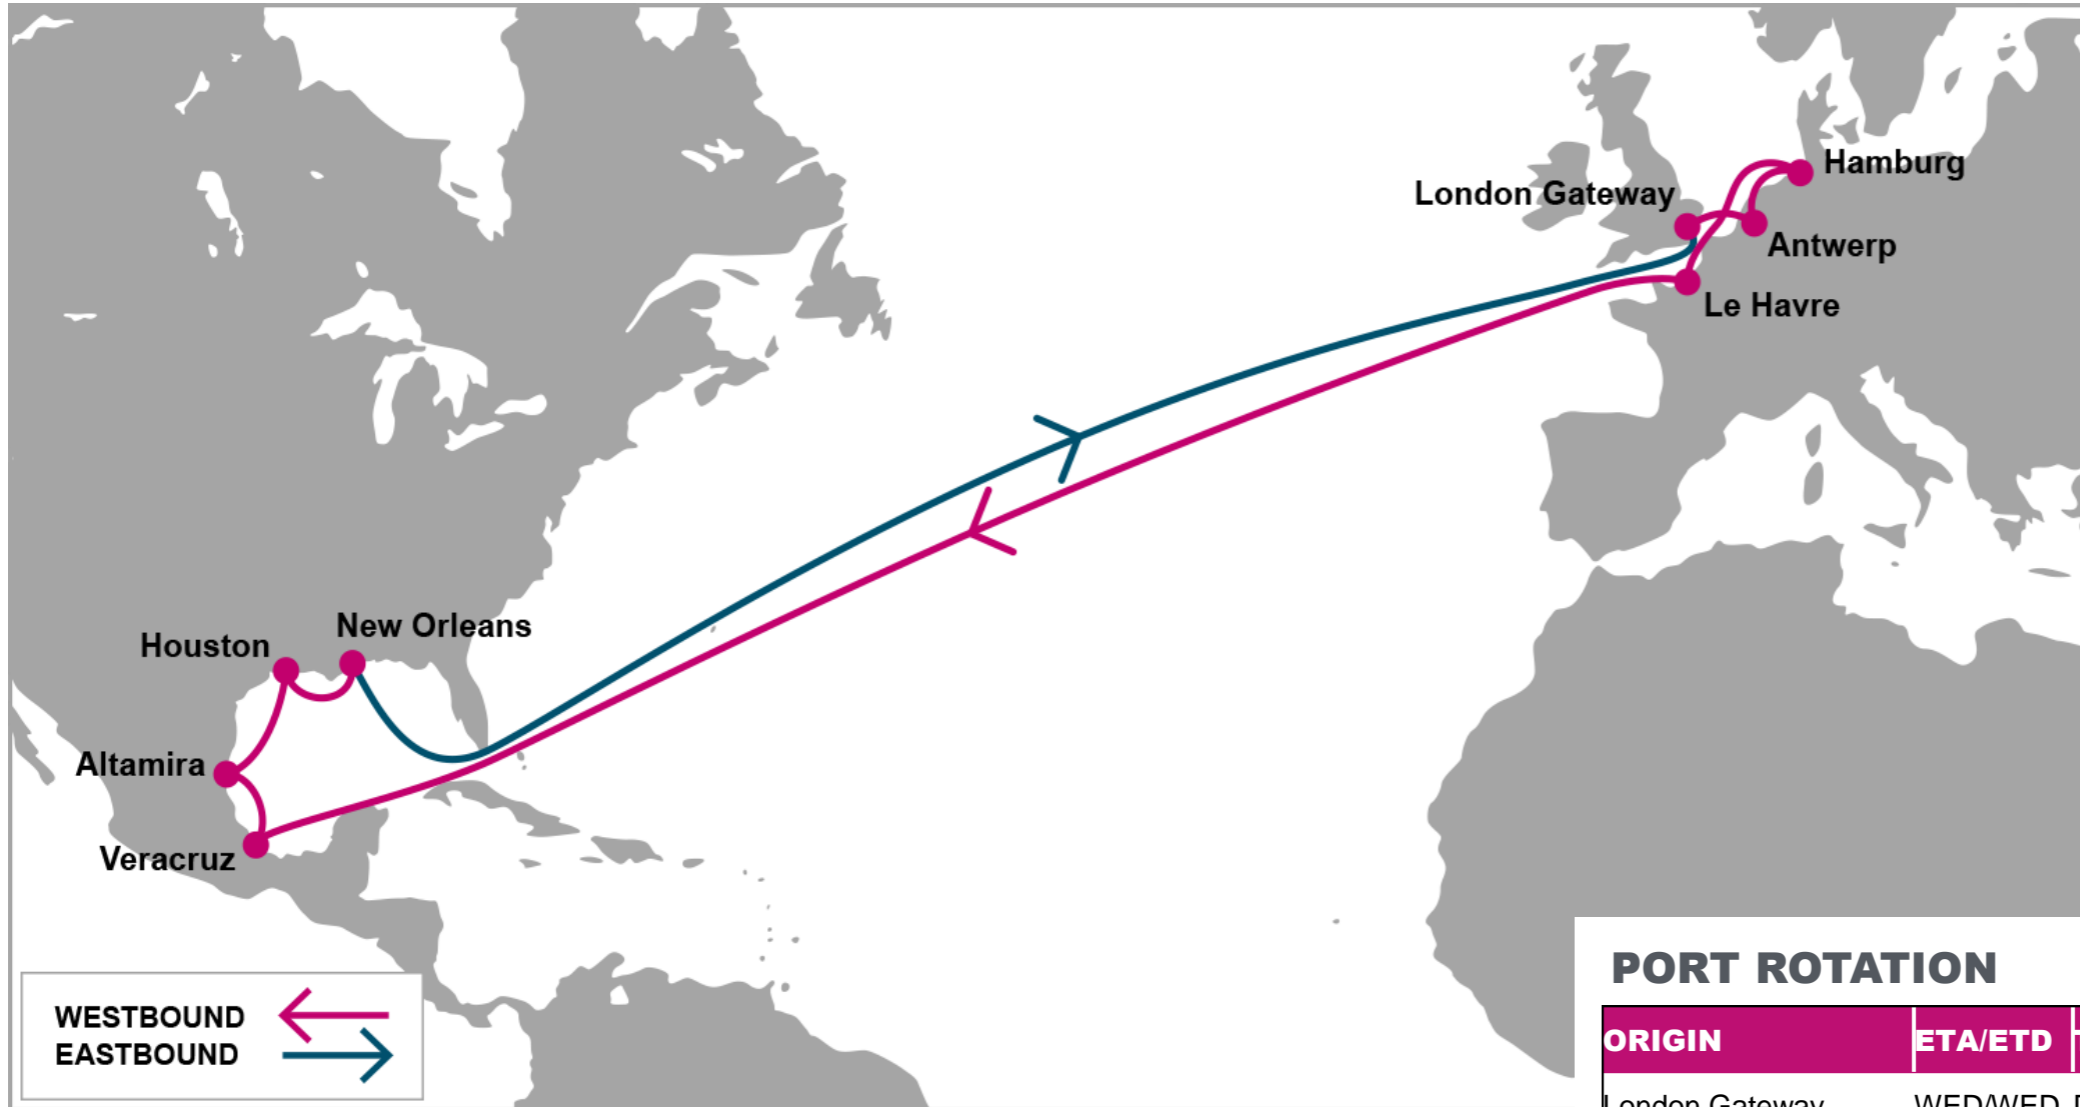

For more information, please click [here](#)

W/B	VER	ATM	HOU	MSY	E/B	LGP	ANR	HAM	LEH
LGP	22	24	28	31	VER	19	21	24	26
ANR	19	21	25	28	ATM	24	26	29	31
HAM	16	18	22	25	HOU	20	22	25	27
LEH	14	16	20	23	MSY	17	19	22	24

PORT ROTATION

(Terminals are subject to change)

ORIGIN	ETA/ETD	TERMINAL
London Gateway	WED/WED	DP World London Gateway Port
Antwerp	FRI/SAT	PSA Europe Terminal
Hamburg	MON/TUE	Container Terminal Altenwerder (CTA)
Le Havre	WED/THU	North Terminals - Quais de l'Atlantique (CNMP)
Veracruz	THU/FRI	Internaconal de Contenedores Asociados de Veracruz
Altamira	SAT/SUN	Infraestructura Portuaria Mexicana (IPM)
Houston	WED/THU	Barbours Cut Terminal (BCT)
New Orleans	SAT/SUN	Ports America
London Gateway	WED/WED	DP World London Gateway Port
Turnaround days:		42

KEY TRANSIT TABLE - UNLOCODE PORT NAME & COUNTRY NAME

LGP: London Gateway, UK | **ANR:** Antwerp, Belgium | **HAM:** Hamburg, Germany | **TUX:** Tuxpan, Mexico | **VER:** Veracruz, Mexico | **ATM:** Altamira, Mexico | **HOU:** Houston, USA | **MSY:** New Orleans, USA

NOTE: Transit times and port rotation are as of now and subject to change