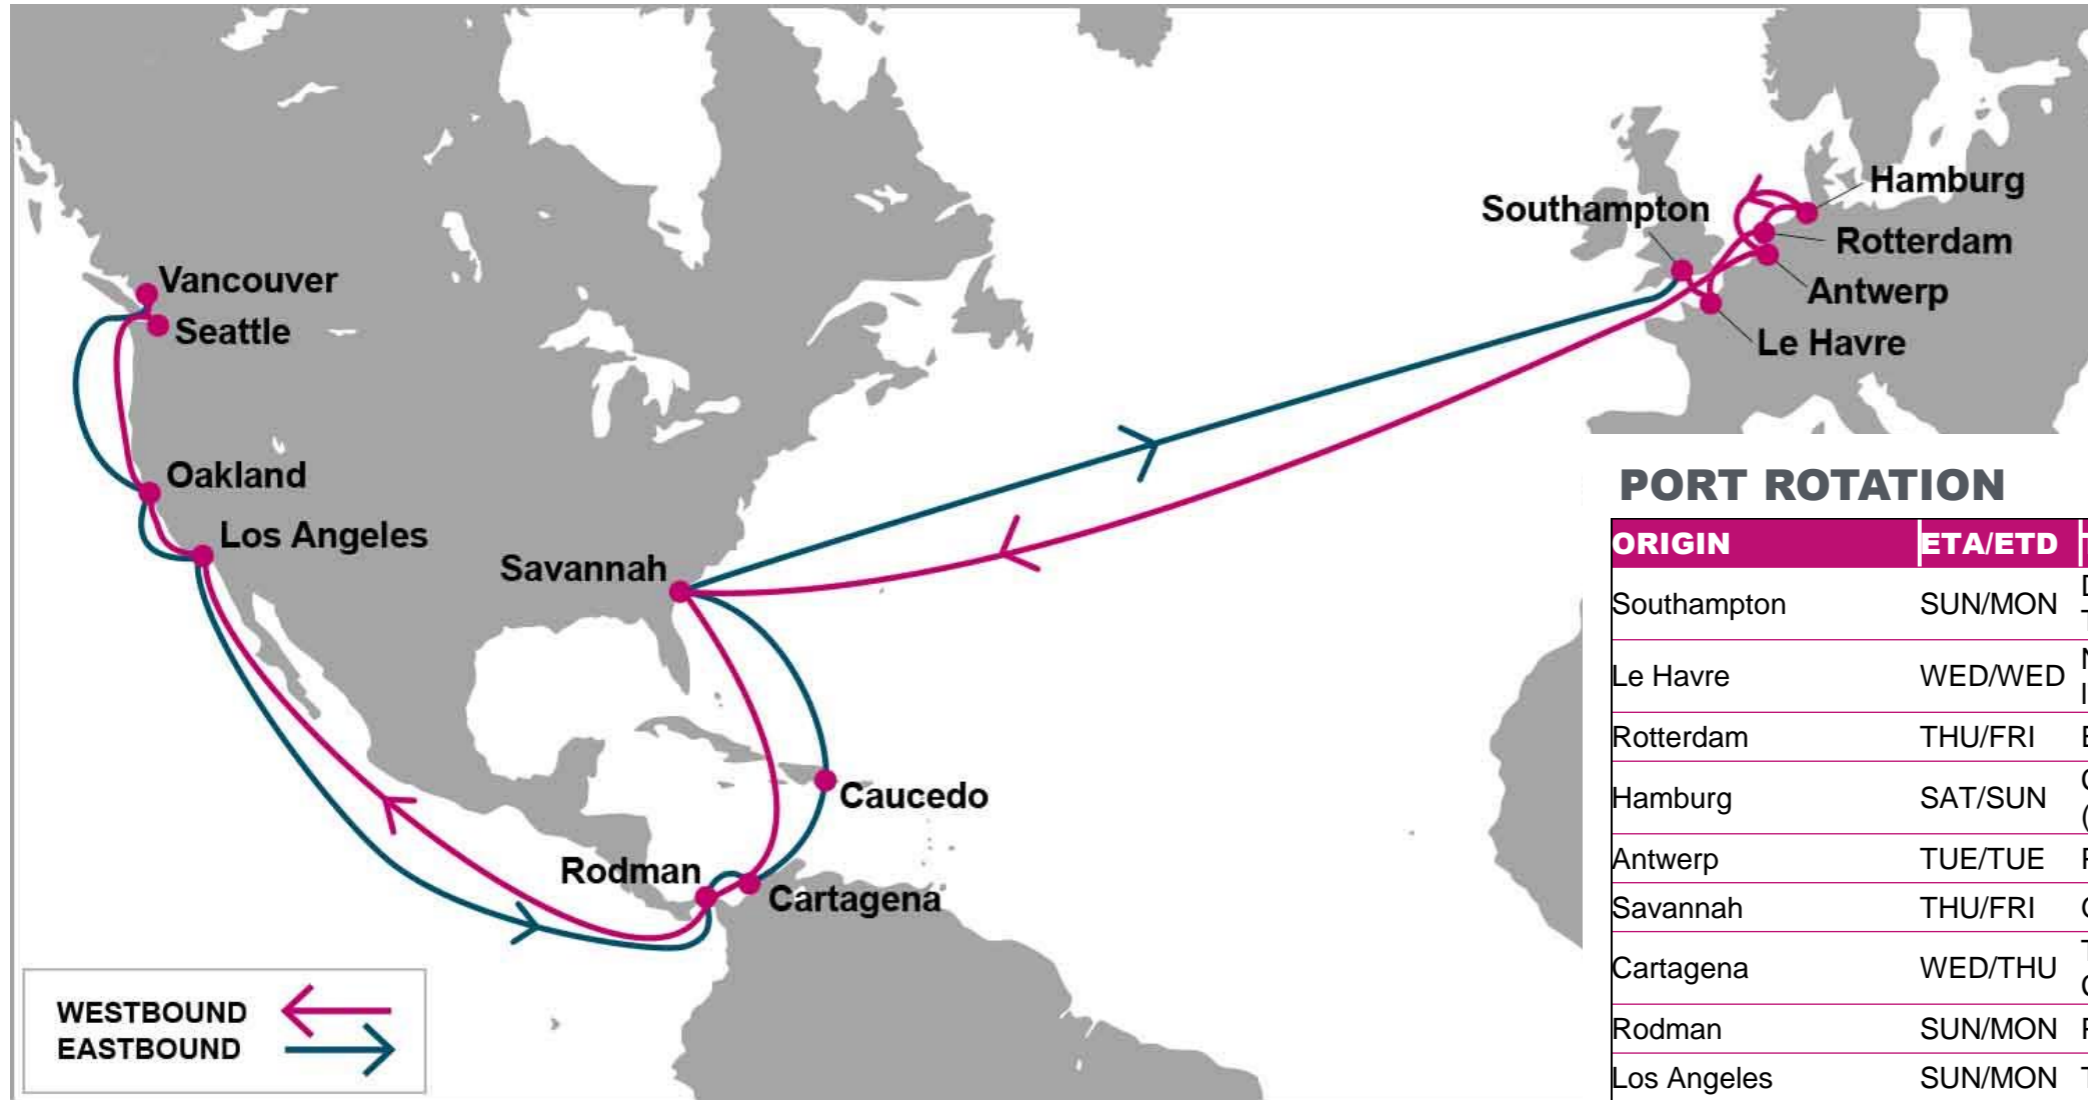

For more information, please click [here](#)

PORT ROTATION

(Terminals are subject to change)

ORIGIN	ETA/ETD	TERMINAL
Southampton	SUN/MON	DP World Southampton Container Terminal (SCT)
Le Havre	WED/WED	North Terminals - Quais de l'Atlantique (CNMP)
Rotterdam	THU/FRI	ECT Delta Terminal
Hamburg	SAT/SUN	Container Terminal Altenwerder (CTA)
Antwerp	TUE/TUE	PSA Europe Terminal
Savannah	THU/FRI	Garden City Terminal
Cartagena	WED/THU	Terminal De Contenedores De Cartagena (Contecar)
Rodman	SUN/MON	PSA Panama International Terminal
Los Angeles	SUN/MON	TraPac
Oakland	TUE/WED	Oakland International container Terminal (OICT)
Seattle	SAT/SUN	SSA Seattle T-18
Vancouver	MON/TUE	DP World Fraser Surrey
Oakland	THU/THU	Oakland International container Terminal (OICT)
Los Angeles	FRI/SAT	TraPac
Rodman	SAT/SAT	PSA Panama International Terminal
Cartagena	TUE/TUE	Terminal De Contenedores De Cartagena (Contecar)
Caucedo	THU/FRI	DP World Caucedo
Savannah	TUE/WED	Garden City Terminal
Southampton	MON/TUE	DP World Southampton Container Terminal (SCT)

Turnaround days: 77

W/B	SAV	CTG	ROD	LAX	OAK	SEA	VAN	E/B	ROD	CTG	CAU	SAV	SOU	LEH	RTM	HAM	ANR
SOU	17	23	27	34	36	40	42	SEA	12	15	17	21	35	38	39	41	44
LEH	15	21	25	32	34	38	40	VAN	10	13	15	19	33	36	37	39	42
RTM	13	19	23	30	32	36	38	OAK	8	11	13	17	31	34	35	37	40
HAM	11	17	21	28	30	34	36	LGB	7	10	12	16	29	32	33	35	38
ANR	9	15	19	26	28	32	34	ROD		3	5	9	22	25	26	28	31
								CTG			2	6	19	22	23	25	28
								CAU				4	17	19	20	22	25
								SAV					12	14	15	17	20

KEY TRANSIT TABLE - UNLOCODE PORT NAME & COUNTRY NAME
SOU: Southampton, UK | **RTM**: Rotterdam, Netherland | **HAM**: Hamburg, Germany | **ANR**: Antwerp, Belgium | **LEH**: Le Havre, France | **SEA**: Seattle, USA |
VAN: Vancouver, Canada | **OAK**: Oakland, USA | **LAX**: Los Angeles, USA | **LGB**: Long Beach, USA | **ROD**: Rodman, Panama | **CTG**: Cartagena, Colombia |
CAU: Caucedo, Dominican Republic | **SAV**: Savannah, USA

NOTE: Transit times and port rotation are as of now and subject to change