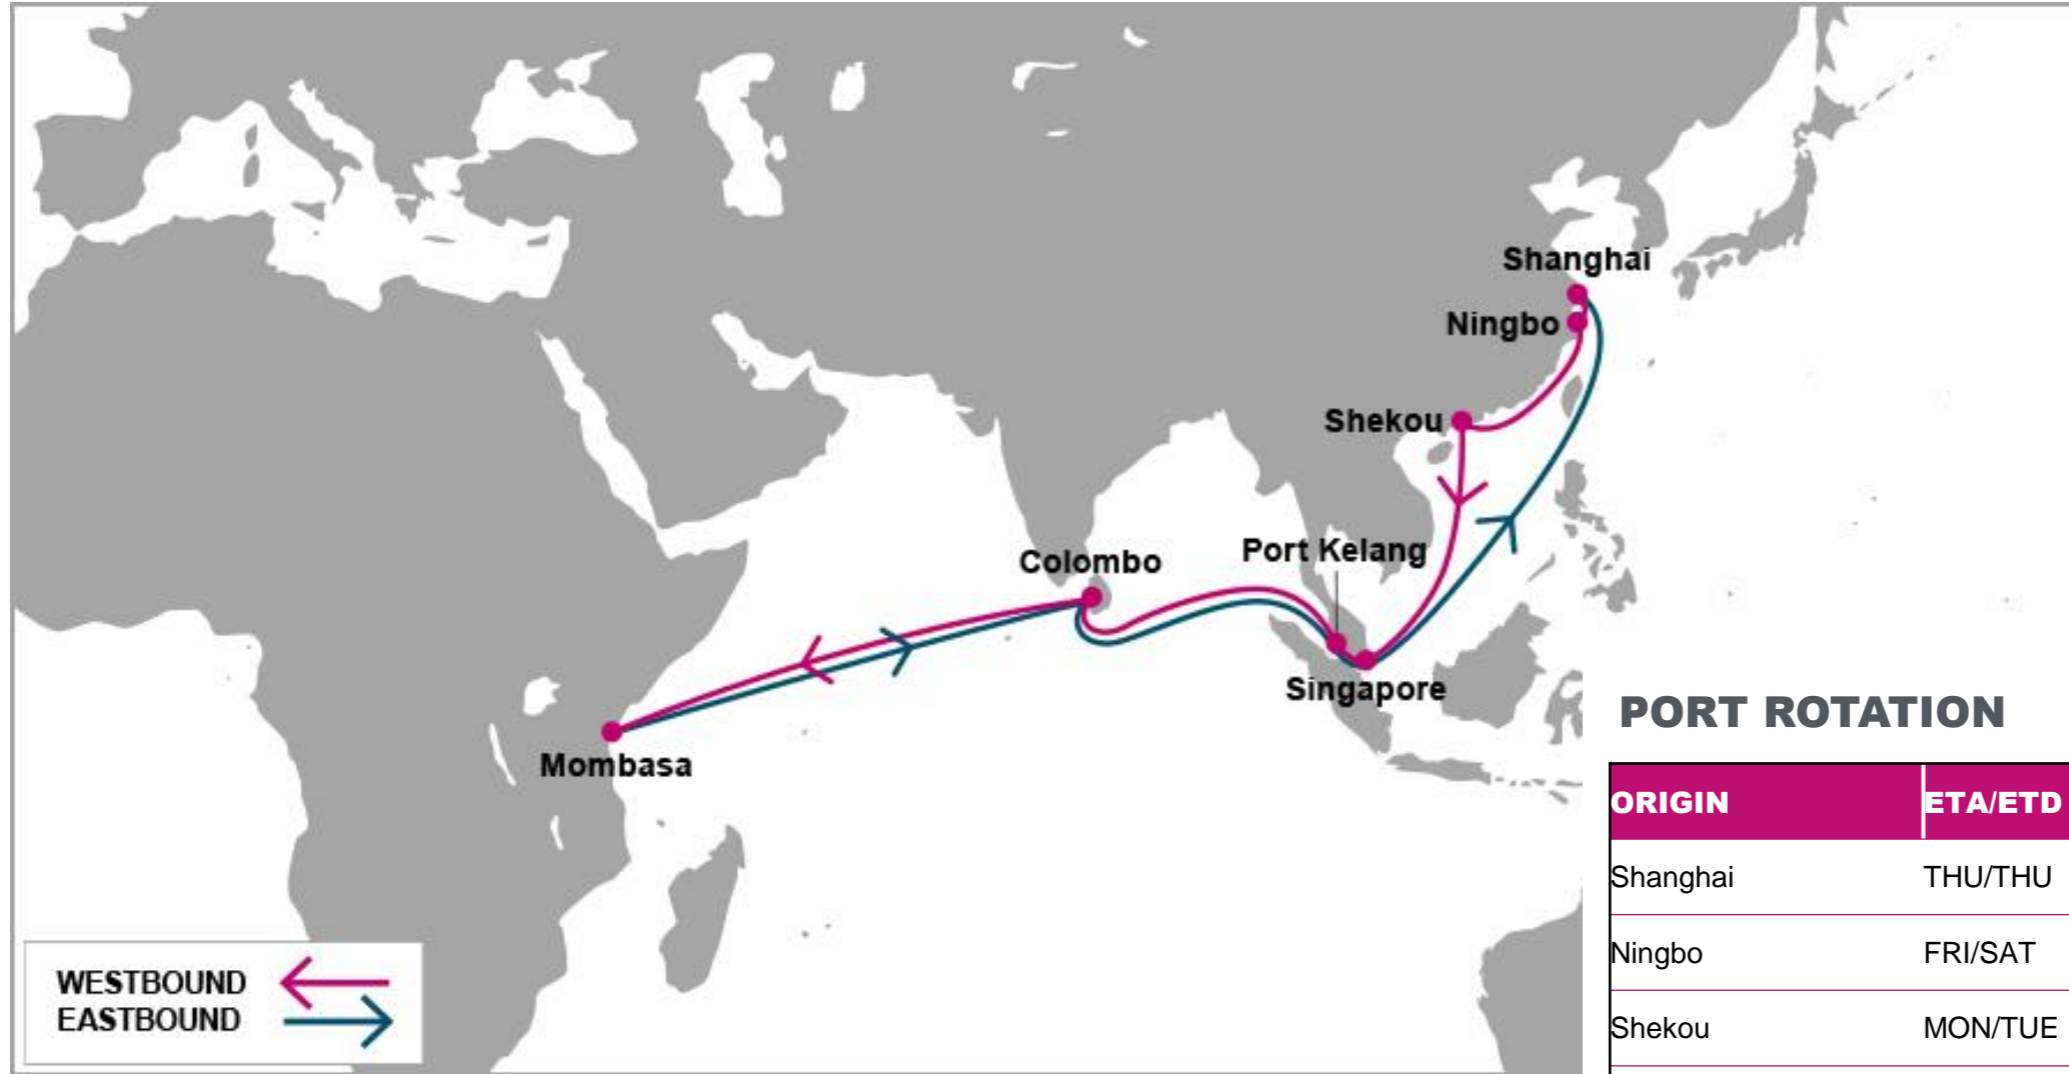

For more information, please click [here](#)

PORT ROTATION

(Terminals are subject to change)

ORIGIN	ETA/ETD	TERMINAL
Shanghai	THU/THU	SIPG Waigaoqiao Phase II/III (SIPGZCT)
Ningbo	FRI/SAT	Ningbo Port Group Beilun Third Container Terminal (BLTCT)
Shekou	MON/TUE	Shekou Container Terminal (SCT)
Singapore	SUN/SUN	PSA Singapore
Port Kelang	TUE/TUE	Westports
Colombo	SAT/SUN	Jaya Container Terminal (JCT)
Mombasa	SUN/WED	Mombasa Container Terminal (MCT)
Colombo	THU/THU	Jaya Container Terminal (JCT)
Port Kelang	MON/TUE	Westports
Singapore	WED/THU	PSA Singapore
Shanghai	THU/THU	SIPG Waigaoqiao Phase II/III (SIPGZCT)
Turnaround days: 49		

W/B	MBA	E/B	CMB	PKG	SIN	SHA
SHA	24	MBA	8	12	14	22
NGB	22					
SHK	19					
SIN	14					
PKG	12					
CMB	7					

KEY TRANSIT TABLE - UNLOCODE PORT NAME & COUNTRY NAME

SHA: Shanghai, China | NGB: Ningbo, China | SHK: Shekou, China | SIN: Singapore, Singapore | PKG: Port Kelang, Malaysia | CMB: Colombo, Sri Lanka | MBA: Mombasa, Kenya

NOTE: Transit times and port rotation are as of now and subject to change