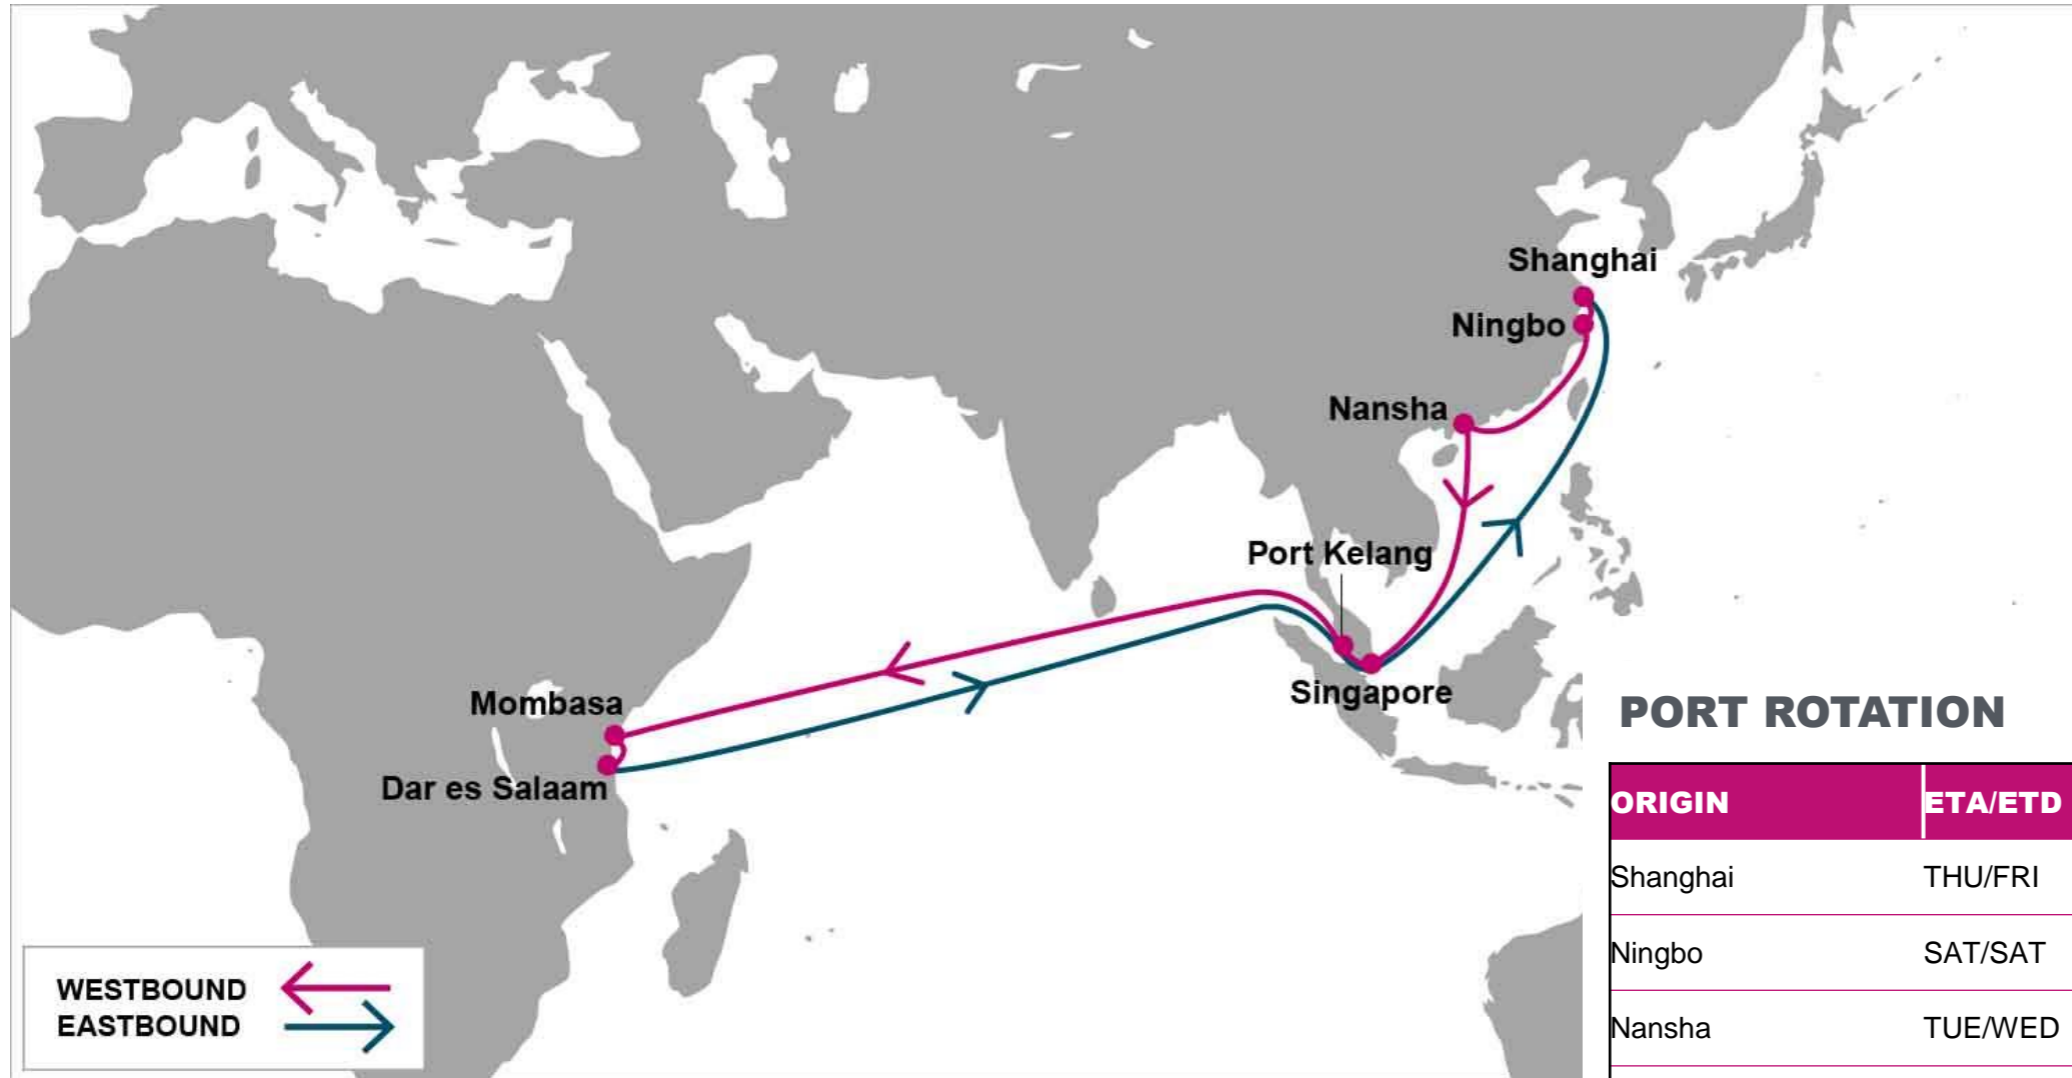

For more information, please click [here](#)

PORT ROTATION

(Terminals are subject to change)

ORIGIN	ETA/ETD	TERMINAL
Shanghai	THU/FRI	Shanghai Mingdong Container (WGQ) Phase V
Ningbo	SAT/SAT	Ningbo Port Group Beilun Third Container Terminal
Nansha	TUE/WED	Nansha Container Terminal Branch Co,Guangzhou
Singapore	SUN/MON	PSA
Port Kelang	MON/TUE	Westports
Mombasa	SAT/MON	Kenya Ports Authority Container
Dar es Salaam	MON/MON	Tanzania International Container
Port Kelang	MON/TUE	Westports
Singapore	WED/WED	PSA
Shanghai	THU/FRI	Shanghai Mingdong Container (WGQ) Phase V
Turnaround days: 56		

W/B	MBA	DAR	E/B	PKG	SIN	SHA	NBO	NSA
SHA	22	25	MBA	21	23	31	33	36
NGB	21	23	DAR	14	16	24	26	29
NSA	18	20						
SIN	13	15						
PKG	12	14						

KEY TRANSIT TABLE - UNLOCODE PORT NAME & COUNTRY NAME

SHA: Shanghai, China | NGB: Ningbo, China | NSA: Nansha, China | SIN: Singapore, Singapore | PKG: Port Kelang, Malaysia | DAR: Dar Es Salaam, Tanzania | MBA: Mombasa, Kenya

NOTE: Transit times and port rotation are as of now and subject to change