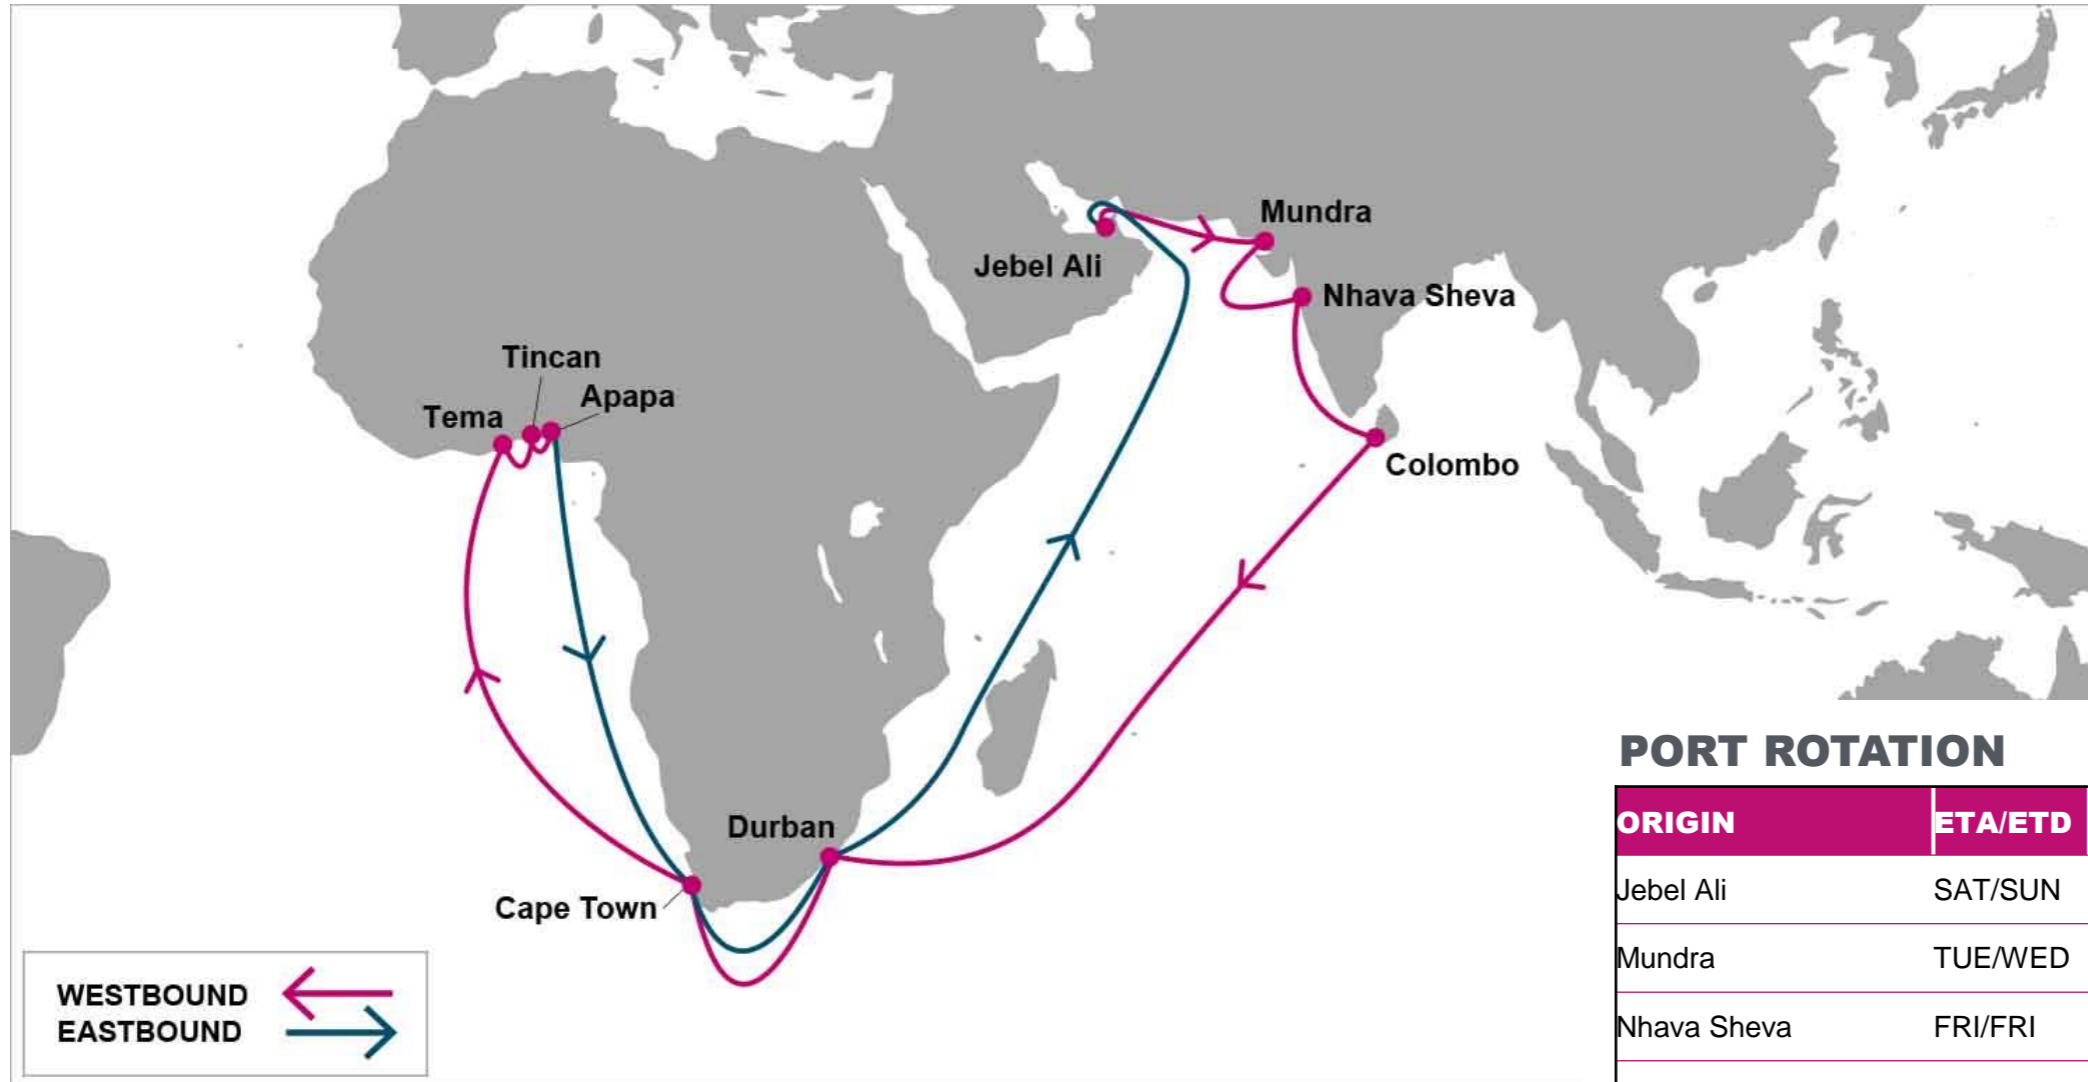

For more information, please click [here](#)

PORT ROTATION

(Terminals are subject to change)

ORIGIN	ETA/ETD	TERMINAL
Jebel Ali	SAT/SUN	DP World Jebel Ali (Terminal 3)
Mundra	TUE/WED	Adani Ports and SEZ
Nhava Sheva	FRI/FRI	DP World Nhava Sheva (NSICT)
Colombo	TUE/TUE	South Asia Gateway Terminals (SAGT)
Durban	FRI/SAT	Transnet Durban Container Terminal
Cape Town	WED/THU	Cape Town Multi Purpose Terminal
Tema	FRI/SAT	Meridian Port Services (MPS) – Terminal 3
Tin Can	MON/FRI	Ports And Cargo Handling Servies Limited
Apapa	FRI/TUE	Apapa Terminals
Cape Town	WED/TUE	Cape Town Multi Purpose Terminal
Durban	SAT/SUN	Transnet Durban Container Terminal
Jebel Ali	SAT/SUN	DP World Jebel Ali (Terminal 3)
Turnaround days: 91		

W/B	DUR	CPT	TEM	TIN	APP	E/B	CPT	DUR	JEA	MUN	NSA
JEA	19	24	33	36	40	TEM	31	41	55	58	61
MUN	16	21	30	33	37	TIN	12	25	36	39	42
NSA	10	19	28	31	35	APP	8	18	32	35	38
CMB	10	15	24	27	31	CPT		4	18	21	24
DUR		4	13	16	20	DUR			13	16	19
CPT			8	11	15						

KEY TRANSIT TABLE - UNLOCODE PORT NAME & COUNTRY NAME

JEA: Jebel Ali, UAE | MUN: Mundra, India | NSA: Nhava Sheva, India | CMB: Colombo, Sri Lanka | DUR: Durban, South Africa | CPT: Cape Town, South Africa | TEM: Tema, Ghana | TIN: Tin Can, Nigeria | APP: Apapa, Nigeria

NOTE: Transit times and port rotation are as of now and subject to change