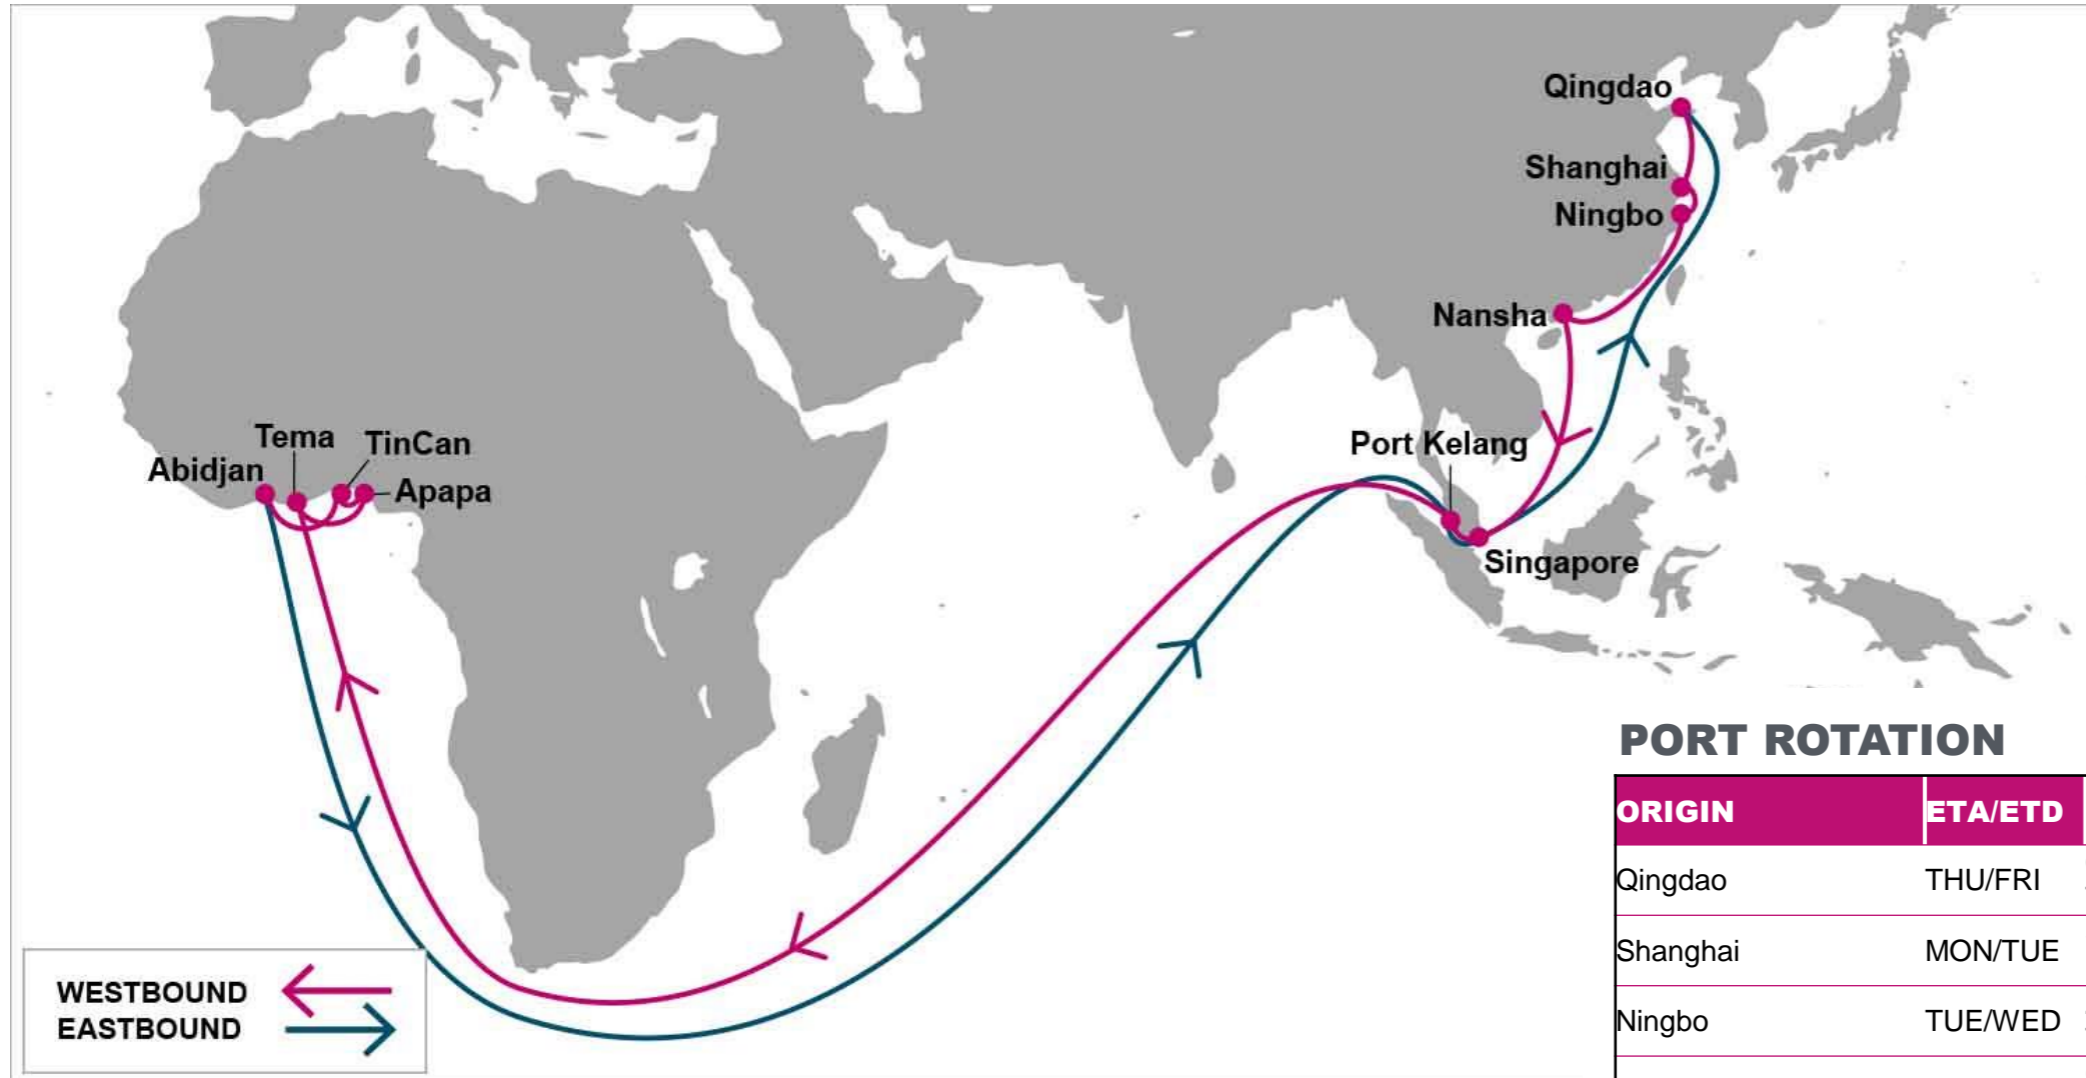

KEY TRANSIT TABLE - UNLOCODE PORT NAME & COUNTRY NAME

CMB: Colombo, Sri Lanka | **DAR:** Dar Es Salaam, Tanzania

NOTE: Transit times and port rotation are as of now and subject to change

For more information, please click [here](#)

KEY TRANSIT TABLE - UNLOCODE PORT NAME & COUNTRY NAME

ALG: Algeciras, Spain | **TNG:** Tangier, Morocco | **COO:** Cotonou, Benin | **APP:** Apapa, Nigeria | **TIP:** Tin Can, Nigeria | **TEM:** Tema, Ghana

KEY TRANSIT TABLE - UNLOCODE PORT NAME & COUNTRY NAME

TNG: Tangier, Morocco | DKR: Dakar, Senegal

NOTE: Transit times and port rotation are as of now and subject to change

For more information, please click [here](#)

LGP: London Gateway, UK | BRV: Bremerhaven, Germany | RTM: Rotterdam, Netherland | ALG: Algeciras, Spain | CPT: Cape Town, South Africa | ZBA: Ngqura, South Africa | DUR: Durban, South Africa

NOTE: Transit times and port rotation are as of now and subject to change