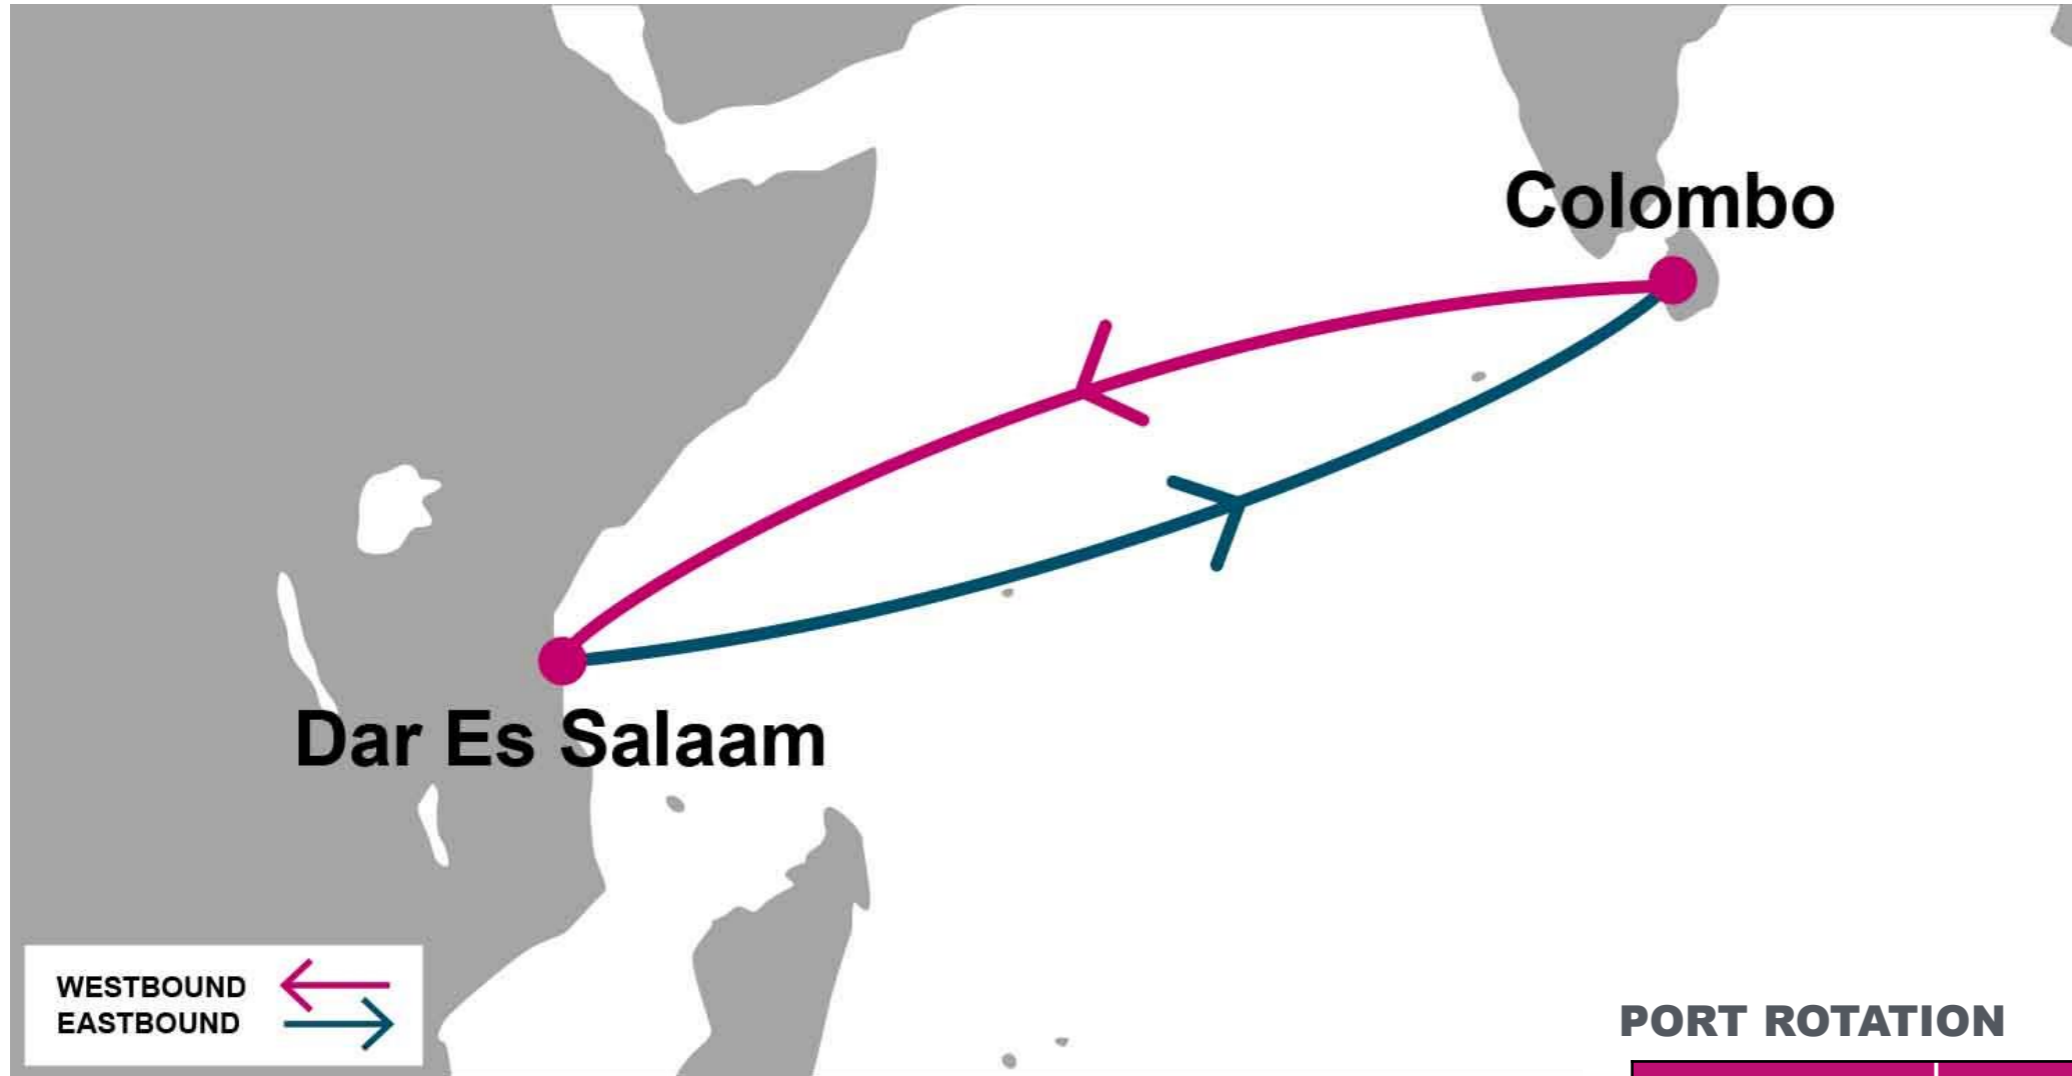

W/B	MBA	DAR	E/B	PKG	SIN	SHA	NBO	NSA
SHA	22	25	MBA	21	23	31	33	36
NGB	21	23	DAR	14	16	24	26	29
NSA	18	20						
SIN	13	15						
PKG	12	14						

KEY TRANSIT TABLE - UNLOCODE PORT NAME & COUNTRY NAME

SHA: Shanghai, China | NGB: Ningbo, China | NSA: Nansha, China | SIN: Singapore, Singapore | PKG: Port Kelang, Malaysia | DAR: Dar Es Salaam, Tanzania | MBA: Mombasa, Kenya

	CMB
MBA	8

KEY TRANSIT TABLE - UNLOCODE PORT NAME & COUNTRY NAME

CMB: Colombo, Sri Lanka | **MBA:** Mombasa, Kenya

NOTE: Transit times and port rotation are as of now and subject to change

For more information, please click [here](#)

KEY TRANSIT TABLE - UNLOCODE PORT NAME & COUNTRY NAME

ALG: Algeciras, Spain | **TNG:** Tangier, Morocco | **COO:** Cotonou, Benin | **APP:** Apapa, Nigeria | **TIP:** Tin Can, Nigeria | **TEM:** Tema, Ghana

KEY TRANSIT TABLE - UNLOCODE PORT NAME & COUNTRY NAME

TNG: Tangier, Morocco | DKR: Dakar, Senegal

NOTE: Transit times and port rotation are as of now and subject to change

For more information, please click [here](#)