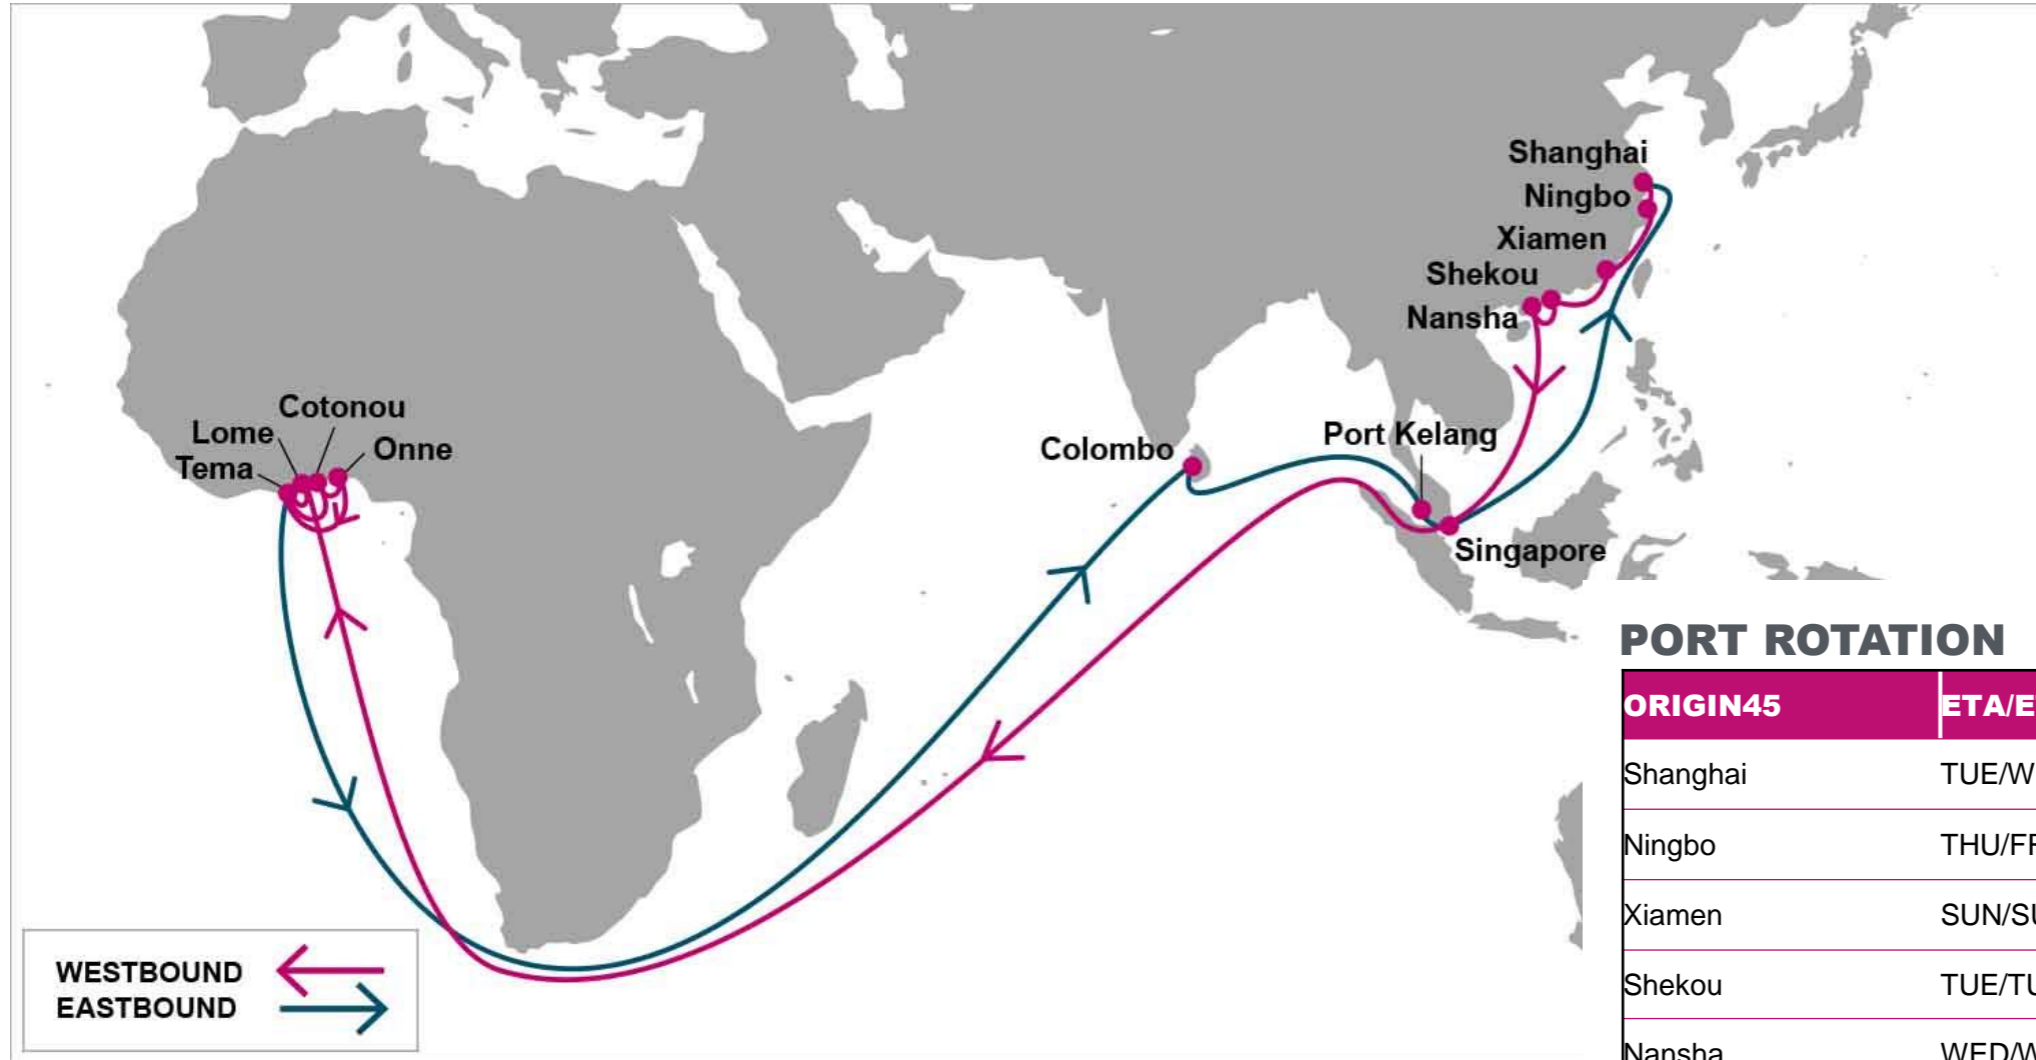

For more information, please click [here](#)

PORT ROTATION

(Terminals are subject to change)

ORIGIN45	ETA/ETD	TERMINAL
Shanghai	TUE/WED	Shanghai WaiGaoQiao Phase V (Mingdong) Terminal
Ningbo	THU/FRI	Zhoushan Yongzhou Container Terminal (YZCT)
Xiamen	SUN/SUN	Xiamen Haitian Container Terminal (XHCT)
Shekou	TUE/TUE	Shekou Container Terminal (SCT)
Nansha	WED/WED	Guangzhou South China Oceangate Container Terminal
Singapore	MON/MON	PSA Singapore
Lome	THU/FRI	Togo Terminal
Tema	SAT/SUN	Meridian Port Services (MPS) – Terminal 3
Cotonou	MON/TUE	Benin Terminal (SMTc)
Onne	WED/SAT	WACT
Tema	TUE/WED	Meridian Port Services (MPS) – Terminal 3
Colombo	TUE/TUE	Colombo International Container Terminal (CICT)
Port Kelang	SUN/SUN	Westports
Singapore	MON/TUE	PSA Singapore
Shanghai	TUE/WED	Shanghai WaiGaoQiao Phase V (Mingdong) Terminal
Turnaround days: 84		

W/B	LFW	TEM	COO	ONN	E/B	CMB	PKG	SIN	SHA	NGB	XMN	SHK	NSA
SHA	36	38	40	42	LFW	32	37	38	46	48	51	53	54
NGB	34	36	38	40	TEM	30	35	36	44	46	49	51	52
XMN	32	34	36	38	COO	28	33	34	42	44	47	49	50
SHK	30	32	34	36	ONN	24	29	30	38	40	43	45	46
NSA	29	31	33	35	TEM	20	25	26	34	36	39	41	42
SIN	24	26	28	30									

KEY TRANSIT TABLE - UNLOCODE PORT NAME & COUNTRY NAME

SHA: Shanghai, China | NGB: Ningbo, China | XMN: Xiamen, China | SHK: Shekou, China | NSA: Nansha, China | SIN: Singapore, Singapore | COO: Cotonou, Benin | TEM: Tema, Ghana | LFW: Lome, Togo | ONN: Onne, Nigeria | CMB: Colombo, Sri Lanka | PKG: Port Kelang, Malaysia

NOTE: Transit times and port rotation are as of now and subject to change