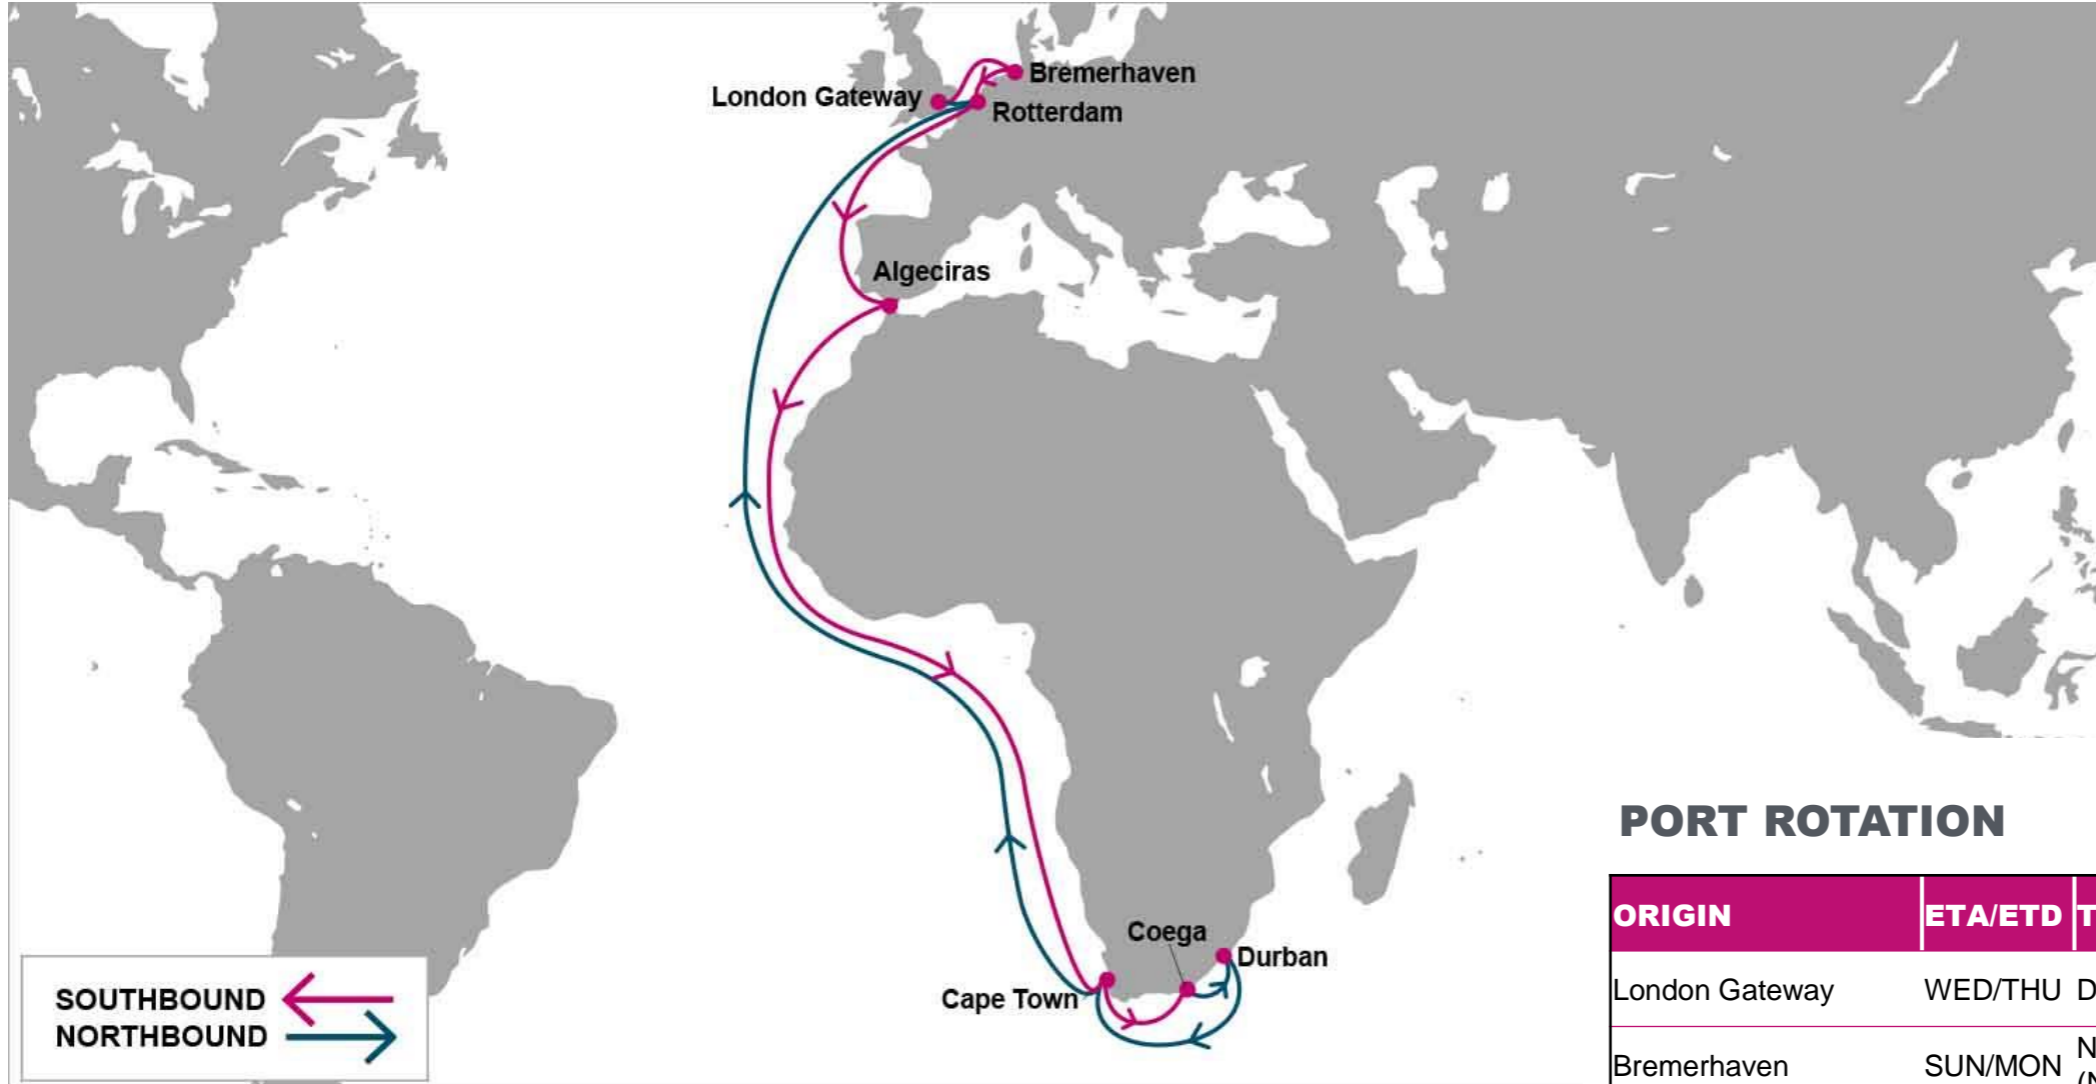

KEY TRANSIT TABLE - UNLOCODE PORT NAME & COUNTRY NAME

ALG: Algeciras, Spain | **TNG:** Tangier, Morocco | **COO:** Cotonou, Benin | **APP:** Apapa, Nigeria | **TIP:** Tin Can, Nigeria | **TEM:** Tema, Ghana

S/B	TEM	ABJ	N/B	ABJ	TNG	ANR	HAM
ANR	18	22	TEM	3	11	15	17
HAM	16	20	ABJ		7	11	13
TNG	9	13	TNG			4	6

KEY TRANSIT TABLE - UNLOCODE PORT NAME & COUNTRY NAME

ANR: Antwerp, Belgium | **HAM:** Hamburg, Germany | **TNG:** Tanger, Morocco | **TEM:** Tema, Ghana | **ABJ:** Abidjan, Côte d'Ivoire

KEY TRANSIT TABLE - UNLOCODE PORT NAME & COUNTRY NAME

TNG: Tangier, Morocco | DKR: Dakar, Senegal

NOTE: Transit times and port rotation are as of now and subject to change

For more information, please click [here](#)

LGP: London Gateway, UK | BRV: Bremerhaven, Germany | RTM: Rotterdam, Netherland | ALG: Algeciras, Spain | CPT: Cape Town, South Africa | ZBA: Ngqura, South Africa | DUR: Durban, South Africa

NOTE: Transit times and port rotation are as of now and subject to change