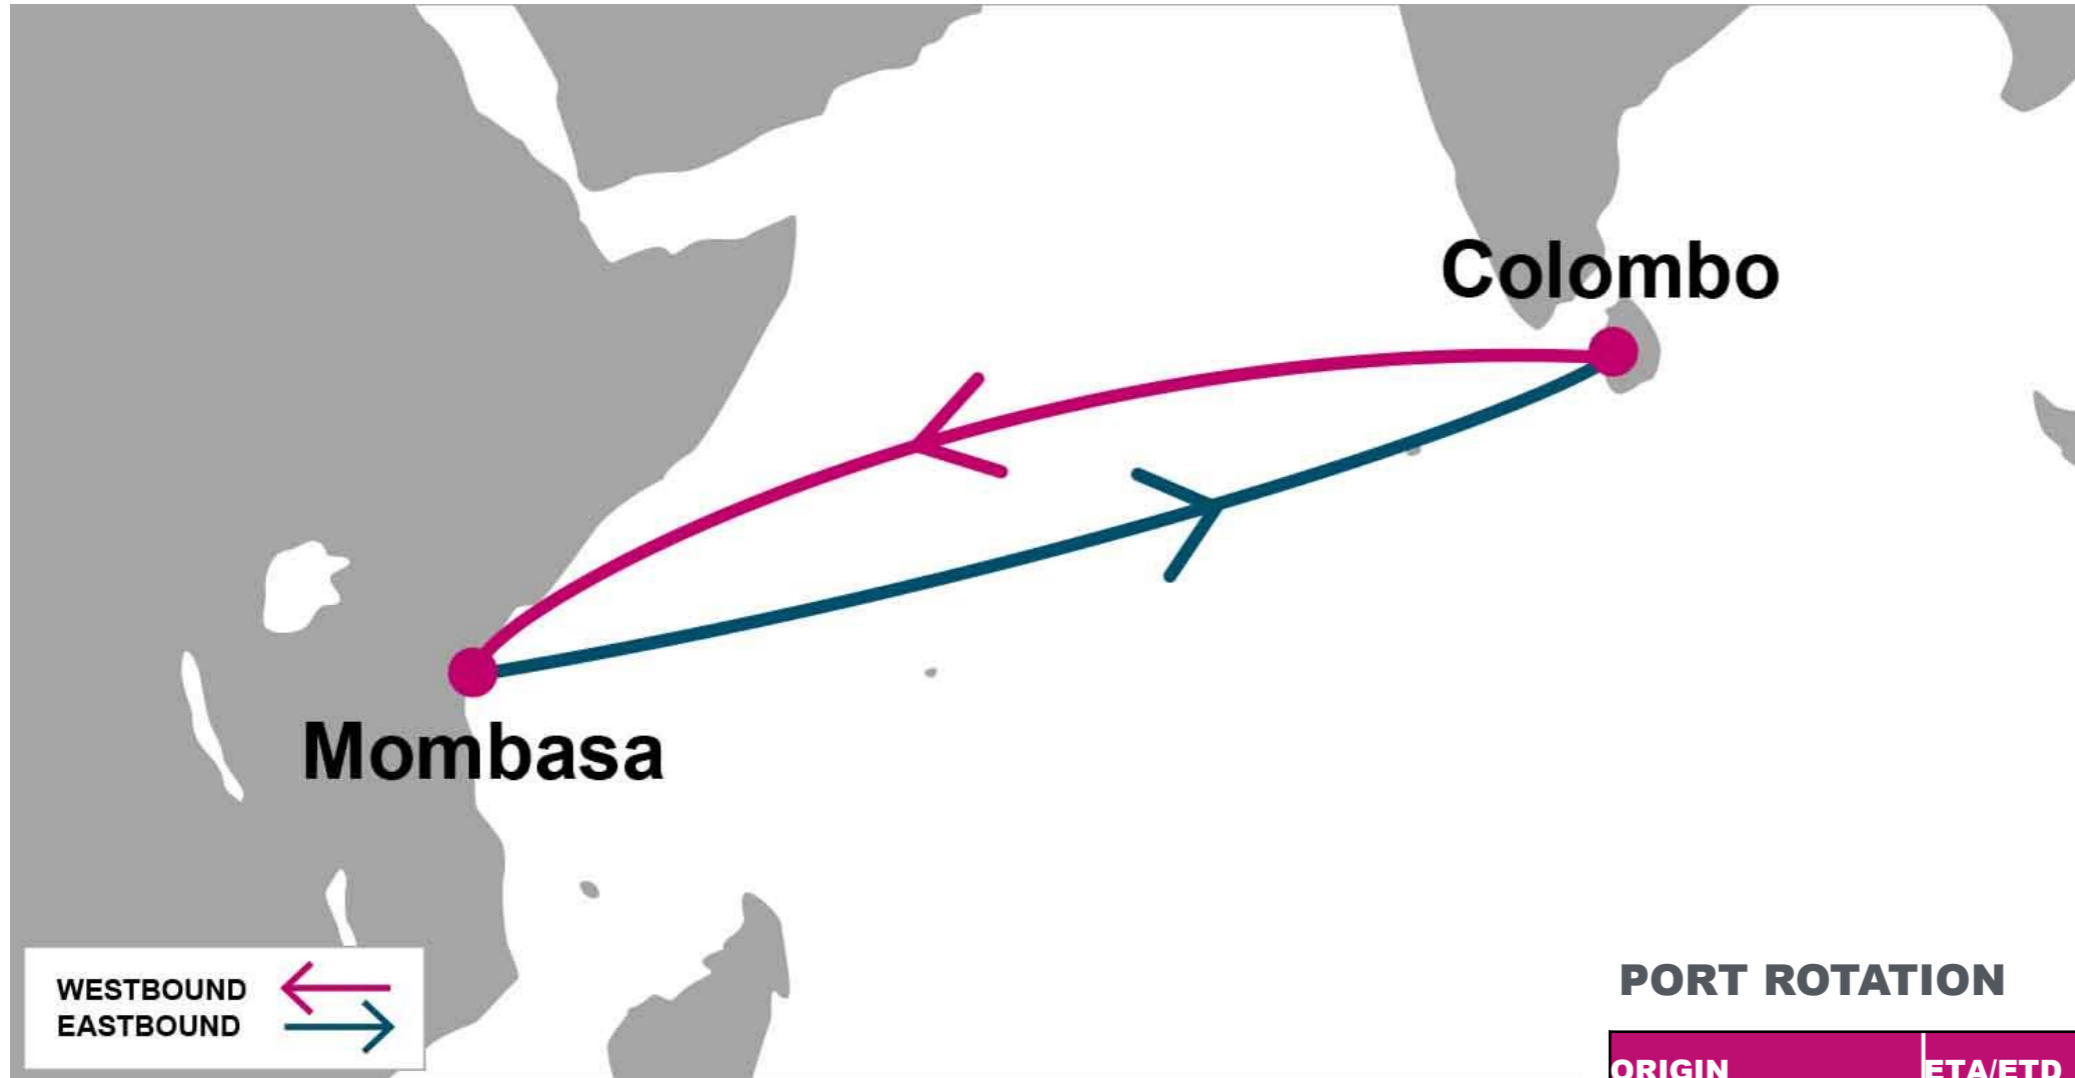

For more information, please click [here](#)

PORT ROTATION

(Terminals are subject to change)

ORIGIN	ETA/ETD	TERMINAL
Colombo	SAT/SUN	Jaya Container Terminal (JCT)
Mombasa	SUN/WED	Mombasa Container Terminal (MCT)
Colombo	THU/THU	Jaya Container Terminal (JCT)

	CMB
MBA	8

KEY TRANSIT TABLE - UNLOCODE PORT NAME & COUNTRY NAME

CMB: Colombo, Sri Lanka | **MBA:** Mombasa, Kenya

NOTE: Transit times and port rotation are as of now and subject to change