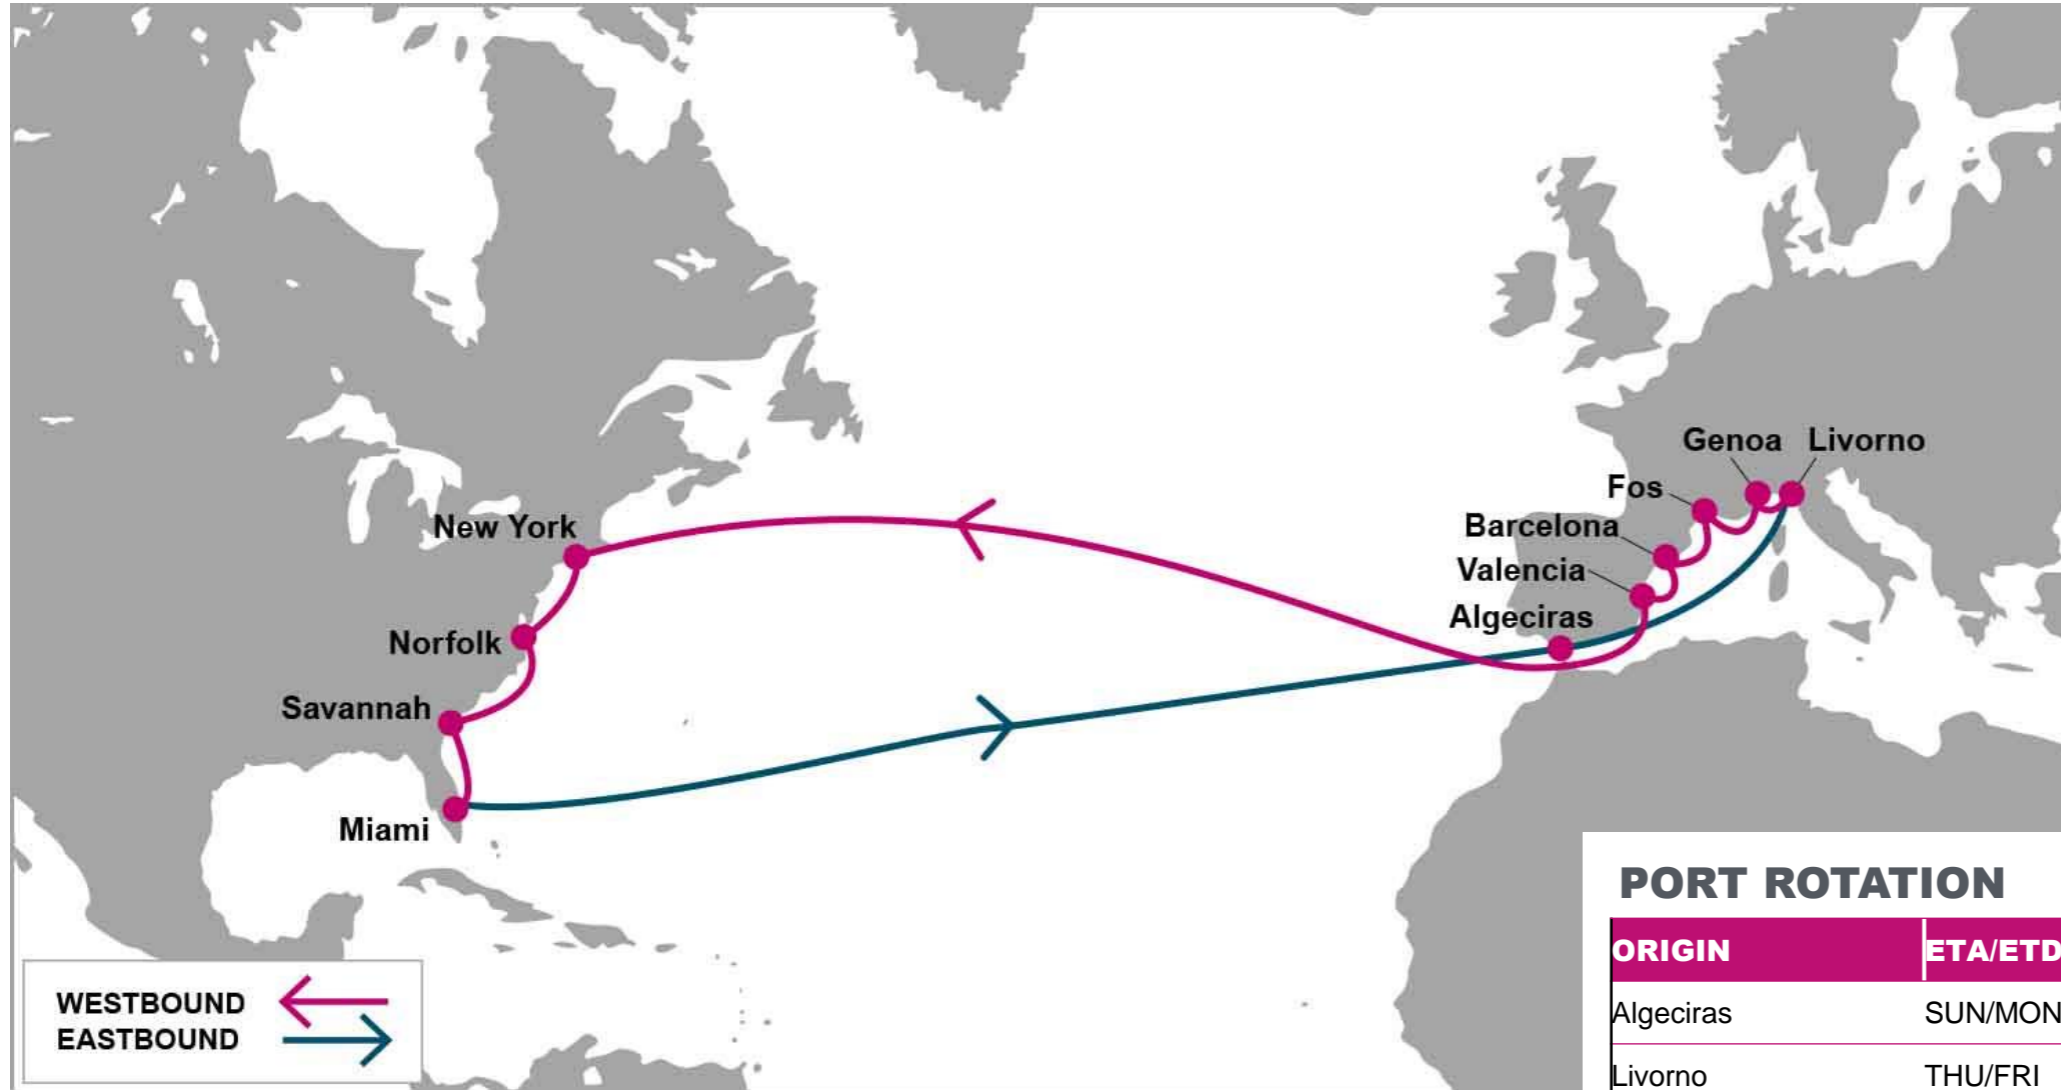

For more information, please click [here](#)

PORT ROTATION

(Terminals are subject to change)

ORIGIN	ETA/ETD	TERMINAL
Algeciras	SUN/MON	Total Terminal International (TTI)
Livorno	THU/FRI	Terminal Darsena Toscana (TDT)
Genoa	SAT/SUN	PSA Genova (former VTE)
Fos	MON/TUE	Eurofos
Barcelona	WED/THU	APM Terminals Barcelona
Valencia	FRI/SAT	Noatum Container Terminal
New York	MON/TUE	Maher Terminals
Norfolk	WED/THU	Norfolk International Terminal (NIT)
Savannah	SAT/SUN	Garden City Terminal
Miami	MON/TUE	South Florida Container Terminal (SFCT)
Algeciras	SUN/MON	Total Terminal International (TTI)
Turnaround days: 42		

W/B	NYC	ORF	SAV	MIA	E/B	ALG	LIV	GOA	FOS	BCN	VLC
ALG	21	23	26	28	NYC	19	23	25	27	29	31
LIV	17	19	22	24	ORF	17	21	23	25	27	29
GOA	15	17	20	22	SAV	14	18	20	22	24	26
FOS	13	15	18	20	MIA	12	16	18	20	22	24
BCN	11	13	16	18							
VLC	9	11	14	16							

KEY TRANSIT TABLE - UNLOCODE PORT NAME & COUNTRY NAME

FOS: Fos, France | **GOA:** Genoa, Italy | **LIV:** Livorno, Italy | **BCN:** Barcelona, Spain | **VLC:** Valencia, Spain | **NYC:** New York, USA | **ORF:** Norfolk, USA | **SAV:** Savannah, USA | **MIA:** Miami, USA | **ALG:** Algeciras, Spain

NOTE: Transit times and port rotation are as of now and subject to change