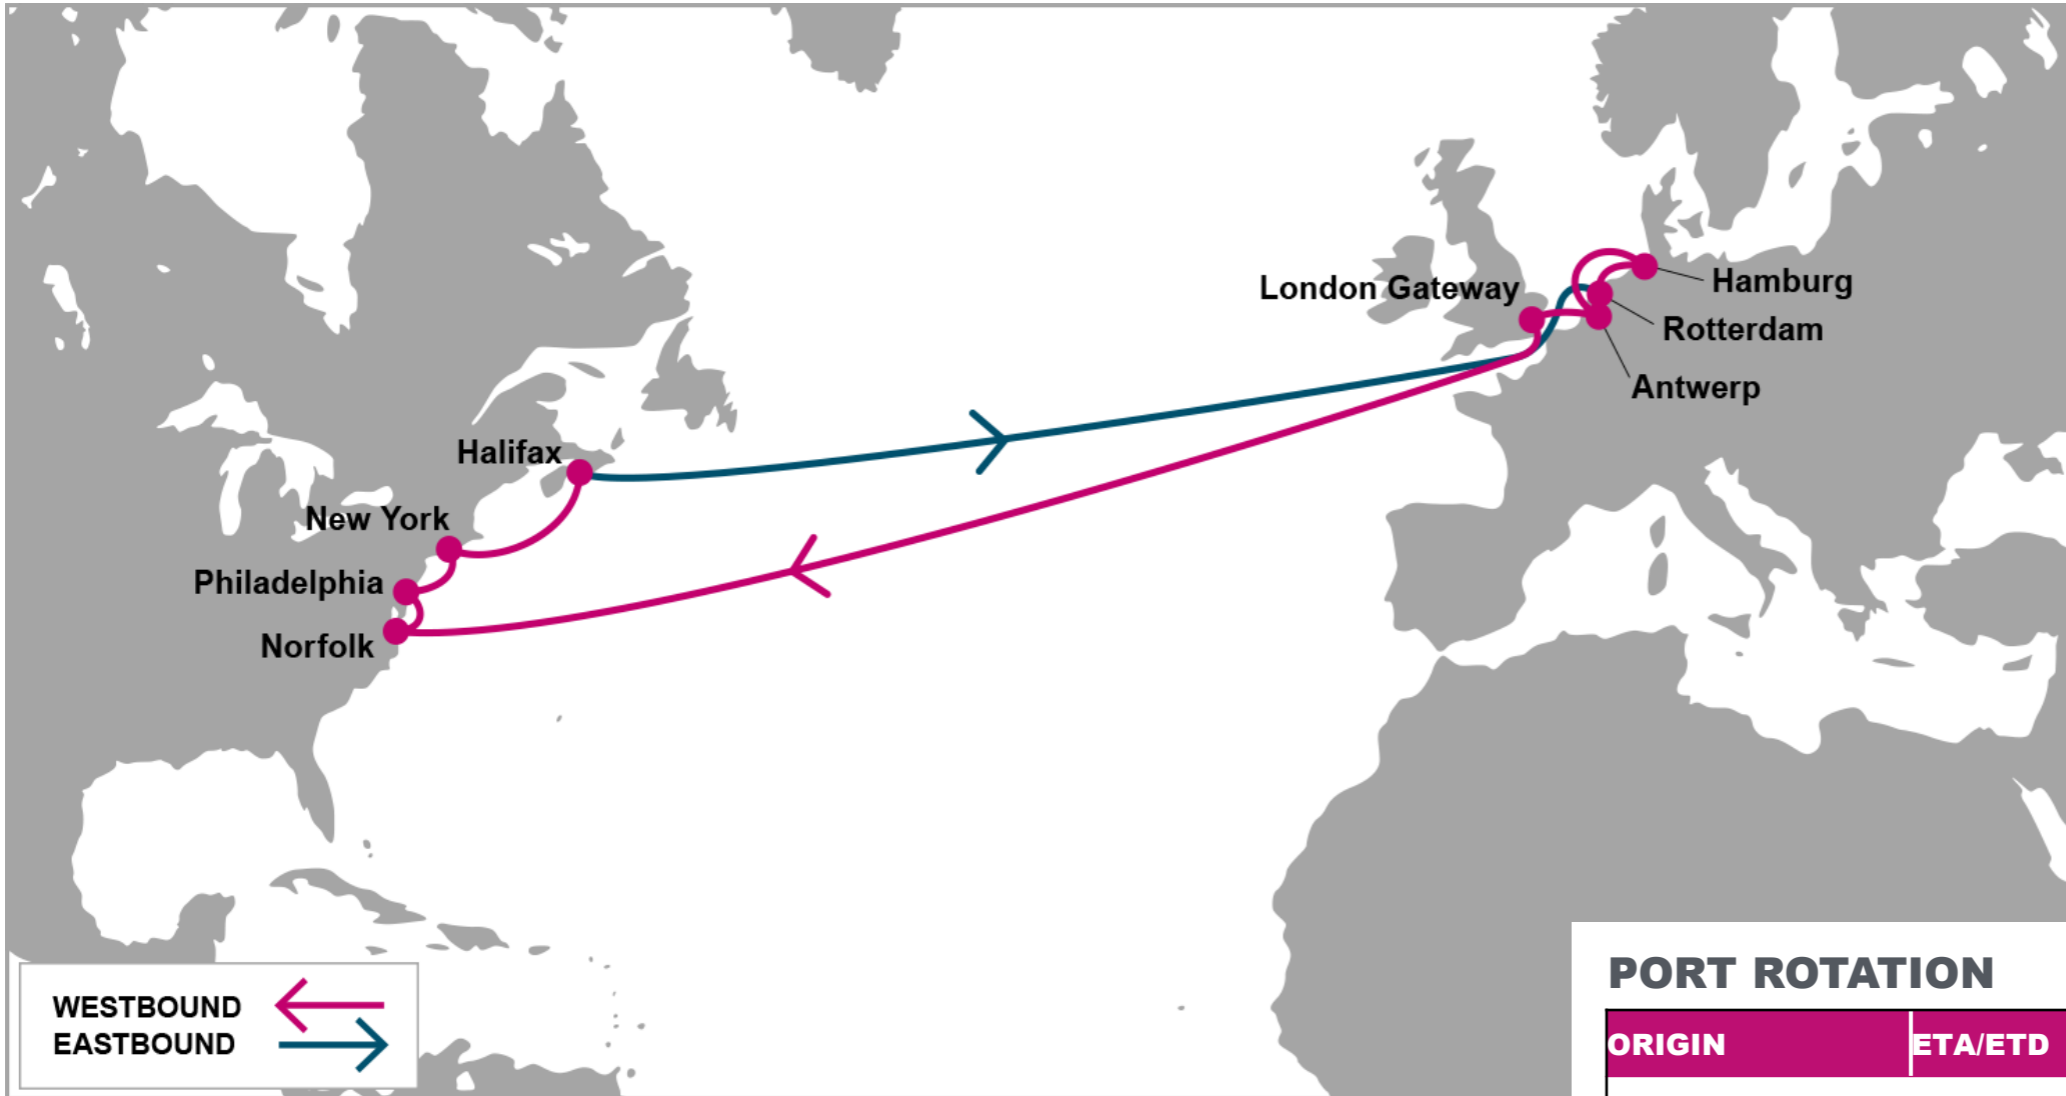

For more information, please click [here](#)

W/B	ORF	PHL	NYC	HAL	E/B	RTM	HAM	ANR	LGP
RTM	16	18	20	23	ORF	17	19	22	24
HAM	14	16	18	21	PHL	15	17	20	22
ANR	11	13	15	18	NYC	13	15	18	20
LGP	10	12	14	17	HAL	11	13	16	18

PORT ROTATION

(Terminals are subject to change)

ORIGIN	ETA/ETD	TERMINAL
Rotterdam	FRI/SAT	ECT Delta Terminal
Hamburg	SUN/MON	Container Terminal Burchardkai (CTB)
Antwerp	WED/THU	PSA Europe Terminal
London Gateway	FRI/FRI	DP World London Gateway Port
Norfolk	MON/TUE	Norfolk International Terminal (NIT)
Philadelphia	WED/THU	Packer Avenue Marine Terminal
New York	FRI/SAT	GCT New York
Halifax	MON/MON	Cerescorp Fairview Cove
Rotterdam	FRI/SAT	ECT Delta Terminal
Turnaround days: 35		

KEY TRANSIT TABLE - UNLOCODE PORT NAME & COUNTRY NAME

RTM: Rotterdam, Netherland | HAM: Hamburg, Germany | ANR: Antwerp, Belgium | LGP: London Gateway, UK | ORF: Norfolk, USA | PHL: Philadelphia, USA | NYC: New York, USA | HAL: Halifax, Canada

NOTE: Transit times and port rotation are as of now and subject to change