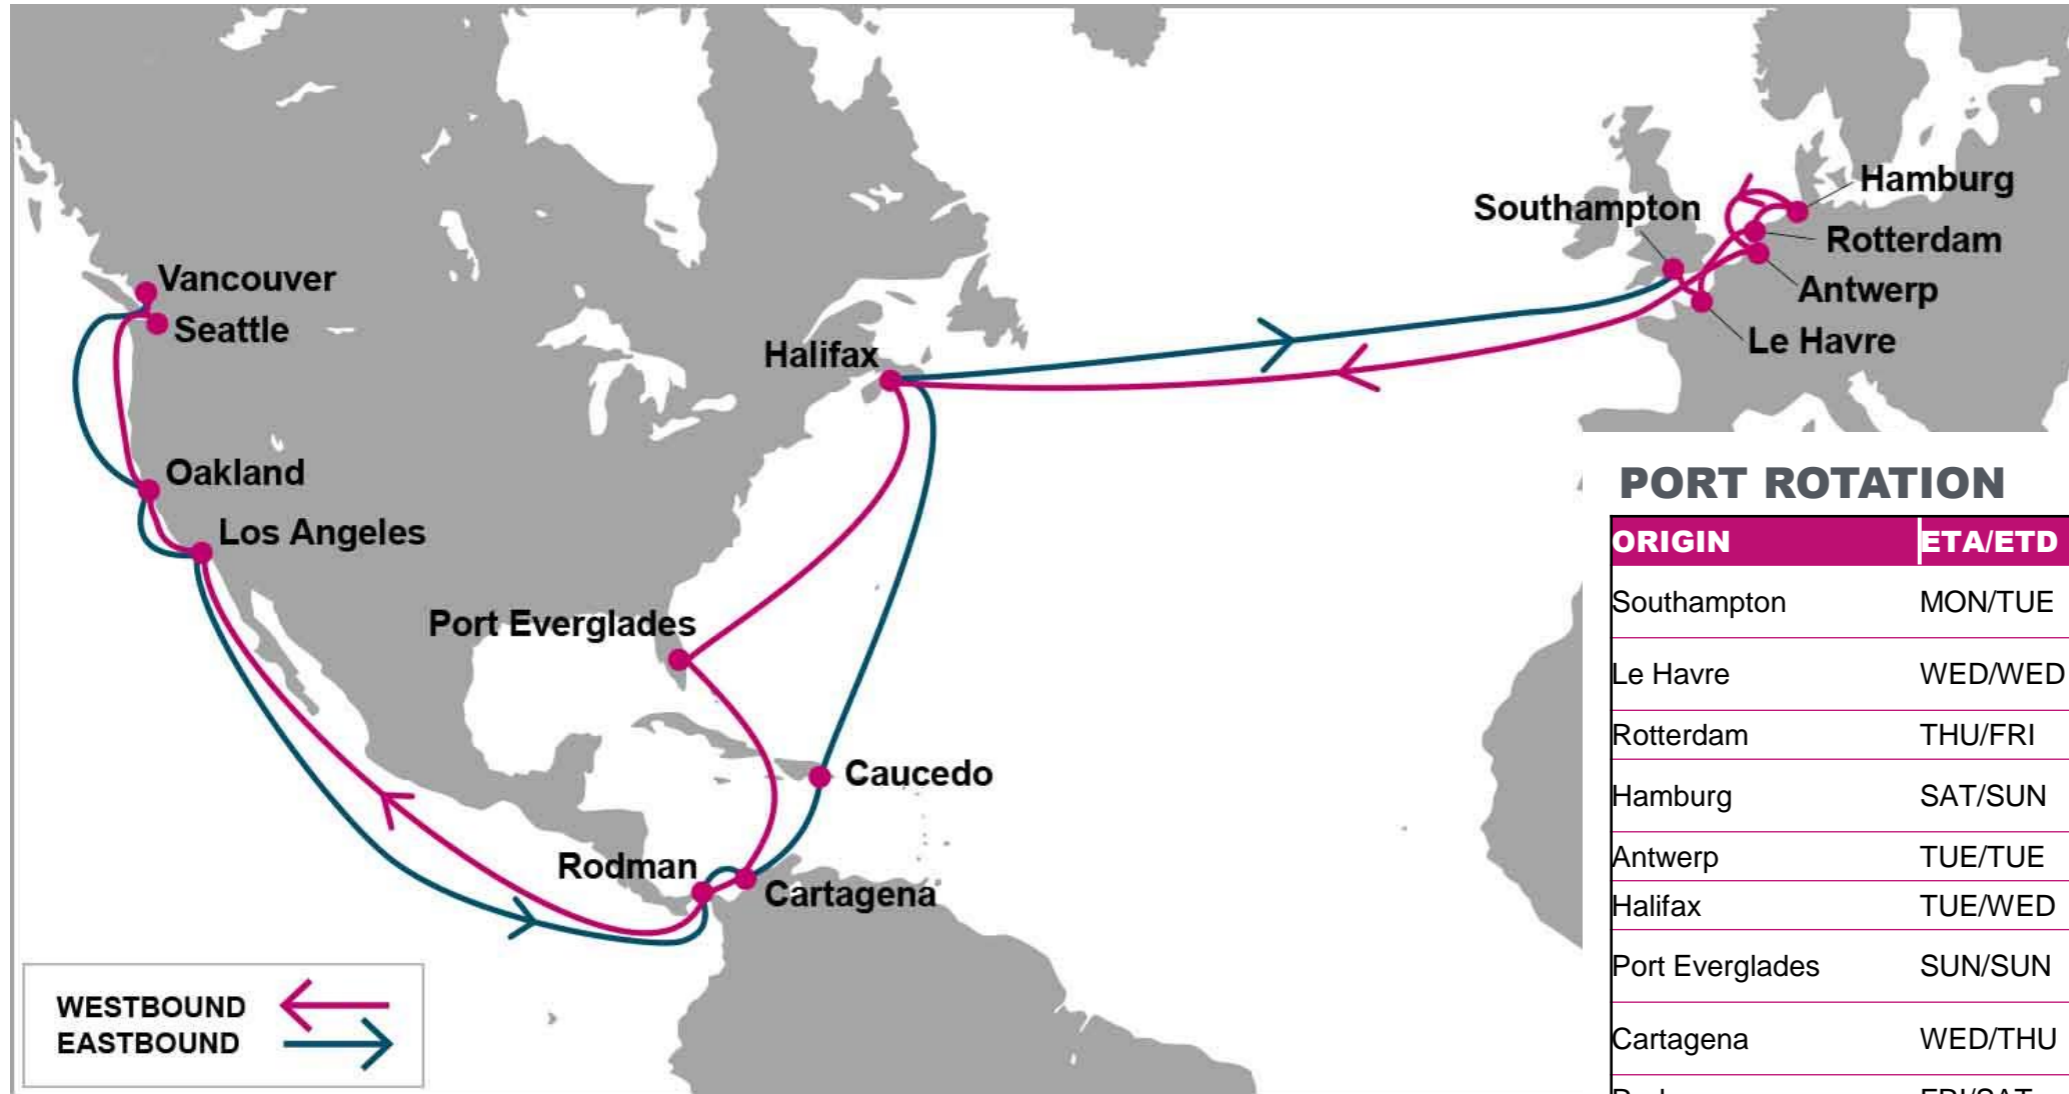

For more information, please click [here](#)

PORT ROTATION

(Terminals are subject to change)

ORIGIN	ETA/ETD	TERMINAL
Southampton	MON/TUE	DP World Southampton Container Terminal (SCT)
Le Havre	WED/WED	North Terminals - Quais de l'Atlantique (CNMP)
Rotterdam	THU/FRI	ECT Delta Terminal
Hamburg	SAT/SUN	Container Terminal Altenwerder (CTA)
Antwerp	TUE/TUE	PSA Europe Terminal
Halifax	TUE/WED	Ceres Halifax
Port Everglades	SUN/SUN	Florida International Terminal
Cartagena	WED/THU	Terminal De Contenedores De Cartagena (Contecar)
Rodman	FRI/SAT	PSA Panama International Terminal
Los Angeles	SUN/TUE	Yusen Terminal International (YTI)
Oakland	WED/THU	Oakland International container Terminal (OICT)
Seattle	SUN/MON	SSA Seattle T-18
Vancouver	MON/TUE	DP World Fraser Surrey
Oakland	THU/FRI	Oakland International container Terminal (OICT)
Los Angeles	SAT/SUN	Yusen Terminal International (YTI)
Rodman	TUE/WED	PSA Panama International Terminal
Cartagena	SAT/SAT	Terminal De Contenedores De Cartagena (Contecar)
Caucedo	MON/MON	DP World Caucedo
Halifax	SAT/SUN	Ceres Halifax
Southampton	MON/TUE	DP World Southampton Container Terminal (SCT)

W/B	HAL	PEF	CTG	ROD	LAX	OAK	SEA	VAN	E/B	ROD	CTG	CAU	HAL	SOU	LEH	RTM	HAM	ANR
SOU	14	19	22	24	33	36	40	41	SEA	12	15	17	21	35	37	38	40	43
LEH	13	18	21	23	32	35	39	40	VAN	10	13	15	19	34	36	37	39	42
RTM	11	16	19	21	30	33	37	38	OAK	8	11	13	17	31	33	34	36	39
HAM	9	14	17	19	28	31	35	36	LAX	7	10	12	16	29	31	32	34	37
ANR	7	12	15	17	26	29	33	34	ROD		3	5	9	19	21	22	24	27
									CTG			2	6	16	18	19	21	24
									CAU				4	14	16	17	19	22
									HAL					8	10	11	13	16

KEY TRANSIT TABLE - UNLOCODE PORT NAME & COUNTRY NAME

SOU: Southampton, UK | RTM: Rotterdam, Netherland | HAM: Hamburg, Germany | ANR: Antwerp, Belgium | LEH: Le Havre, France | SEA: Seattle, USA | VAN: Vancouver, Canada | OAK: Oakland, USA | LAX: Los Angeles, USA | LGB: Long Beach, USA | ROD: Rodman, Panama | CTG: Cartagena, Colombia | CAU: Caucedo, Dominican Republic | SAV: Savannah, USA

Turnaround days: 77

NOTE: Transit times and port rotation are as of now and subject to change