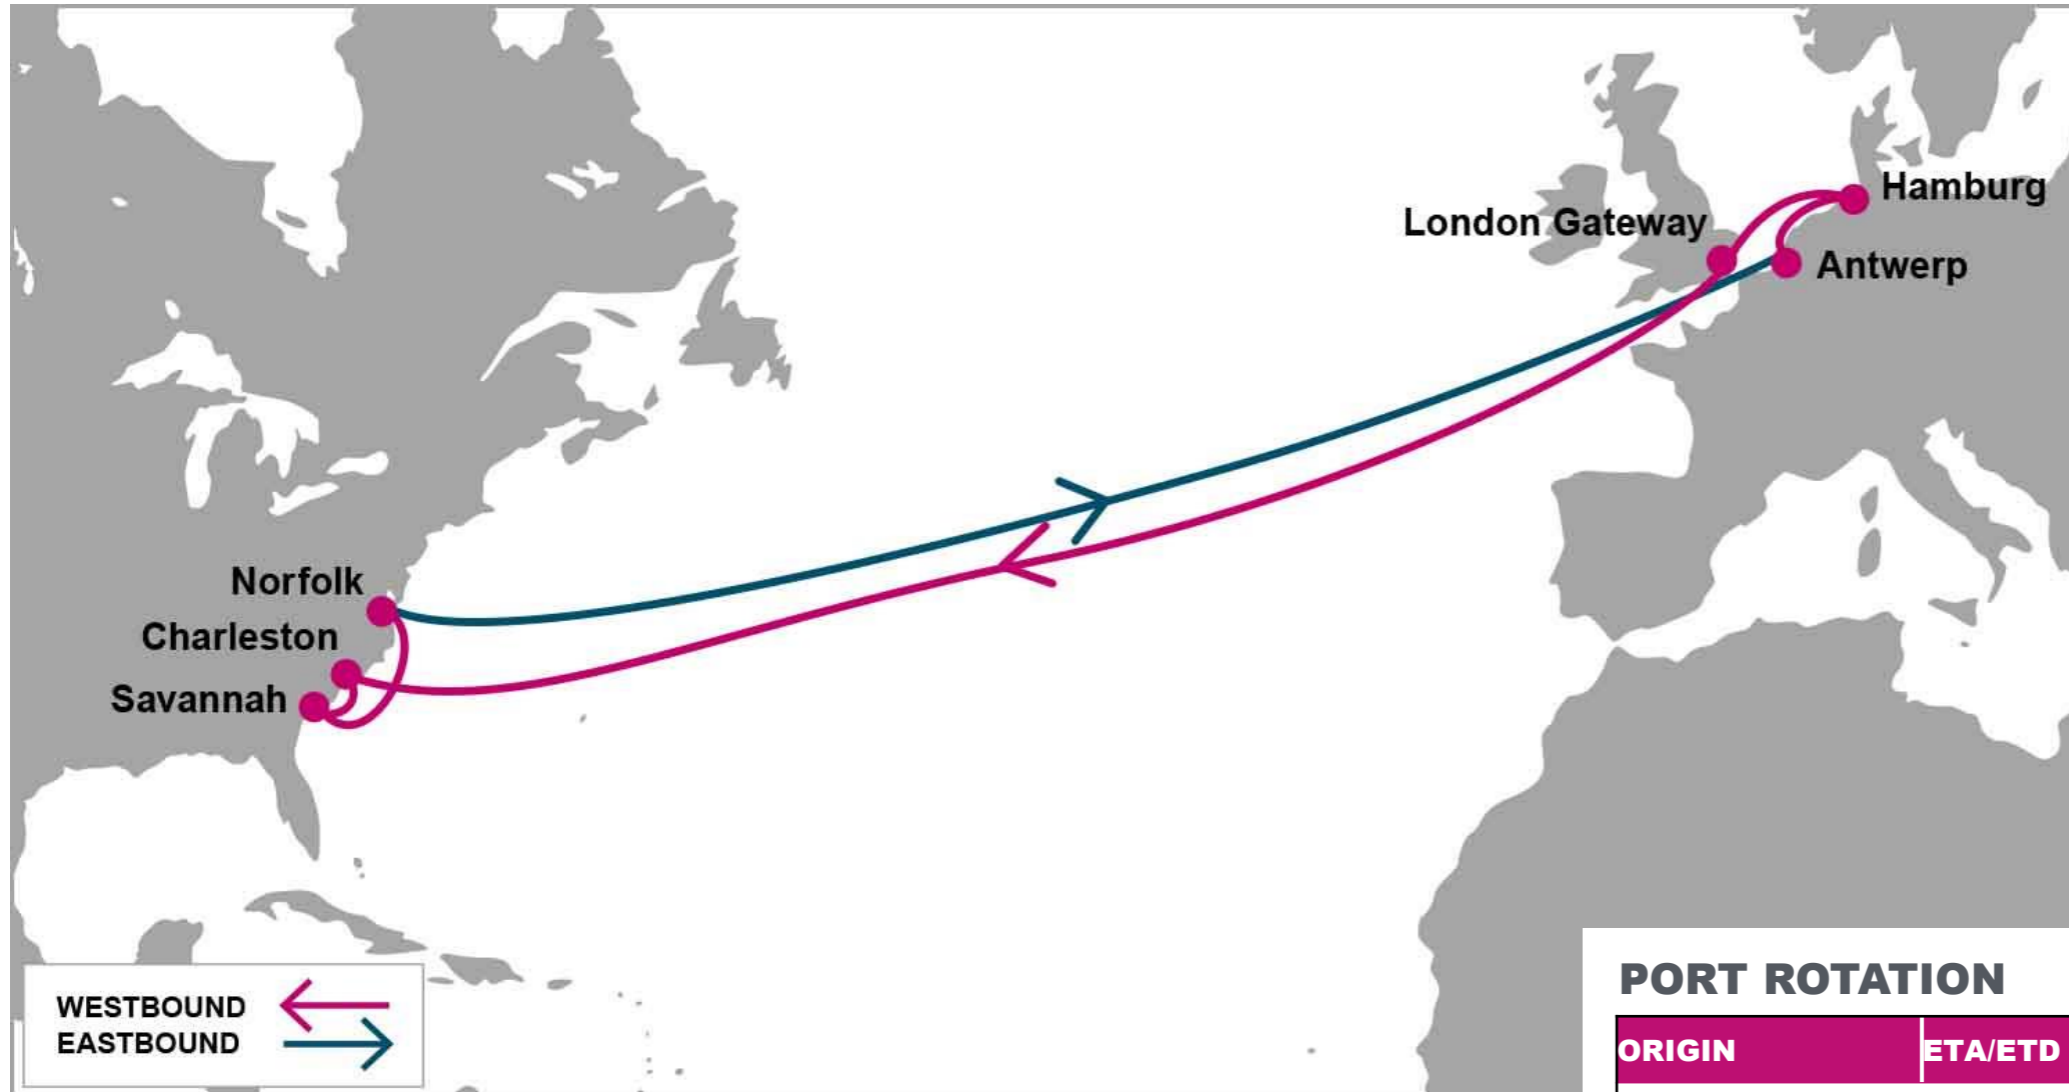

For more information, please click [here](#)

PORT ROTATION

(Terminals are subject to change)

ORIGIN	ETA/ETD	TERMINAL
Antwerp	FRI/SAT	PSA Europe Terminal
Hamburg	MON/WED	Container Terminal Altenwerder (CTA)
London Gateway	THU/FRI	DP World London Gateway Port
Charleston	MON/WED	Hugh K. Leatherman Terminal (HLT)
Savannah	THU/FRI	Garden City Terminal
Norfolk	MON/WED	Norfolk International Terminal (NIT)
Antwerp	FRI/SAT	PSA Europe Terminal
Turnaround days: 35		

W/B	CHS	SAV	ORF	E/B	ANR	HAM	LGP
ANR	16	19	23	CHS	16	19	22
HAM	12	15	19	SAV	14	17	20
LGP	10	13	17	ORF	9	12	15

KEY TRANSIT TABLE - UNLOCODE PORT NAME & COUNTRY NAME

ANR: Antwerp, Belgium | **HAM:** Hamburg, Germany | **LGP:** London Gateway, UK | **CHS:** Charleston, USA | **SAV:** Savannah, USA | **ORF:** Norfolk, USA

NOTE: Transit times and port rotation are as of now and subject to change