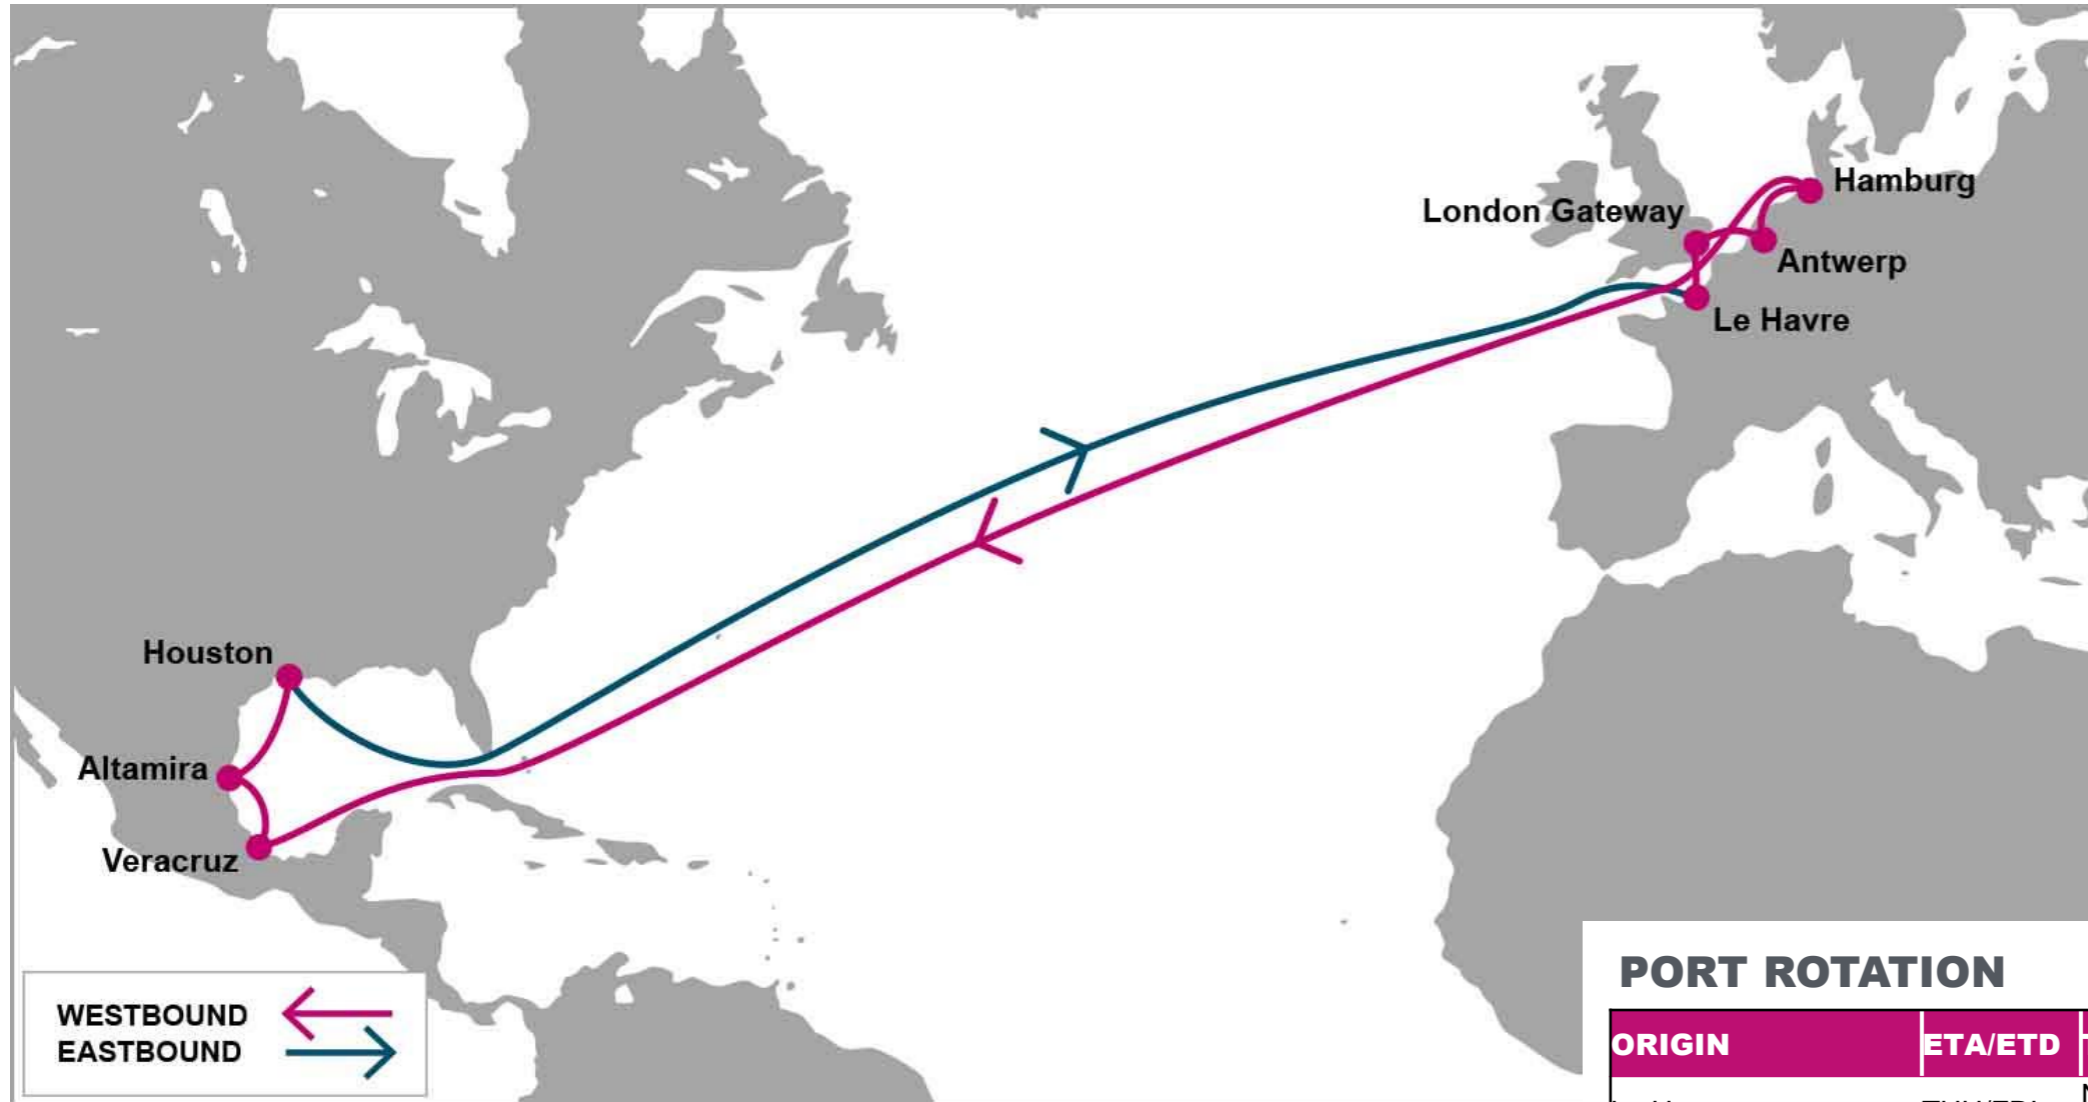

For more information, please click [here](#)

PORT ROTATION

(Terminals are subject to change)

ORIGIN	ETA/ETD	TERMINAL
Le Havre	THU/FRI	North Terminals - Quais de l'Atlantique (CNMP)
London Gateway	SAT/SAT	DP World London Gateway Port
Antwerp	MON/TUE	PSA Europe Terminal
Hamburg	THU/FRI	Container Terminal Altenwerder (CTA)
Veracruz	THU/FRI	Internaconal de Contenedores Asociados de Veracruz
Altamira	SAT/SUN	Infraestructura Portuaria Mexicana (IPM)
Houston	WED/FRI	Barbours Cut Terminal (BCT)
Le Havre	THU/FRI	North Terminals - Quais de l'Atlantique (CNMP)
Turnaround days:		42

W/B	VER	ATM	HOU	E/B	LEH	LGP	ANR	HAM
LEH	20	22	26	VER	20	22	24	27
LGP	19	21	25	ATM	18	20	22	25
ANR	16	18	22	HOU	13	15	17	20
HAM	13	15	19					

KEY TRANSIT TABLE - UNLOCODE PORT NAME & COUNTRY NAME

LGP: London Gateway, UK | **ANR:** Antwerp, Belgium | **HAM:** Hamburg, Germany | **TUX:** Tuxpan, Mexico | **VER:** Veracruz, Mexico | **ATM:** Altamira, Mexico | **HOU:** Houston, USA | **MSY:** New Orleans, USA

NOTE: Transit times and port rotation are as of now and subject to change