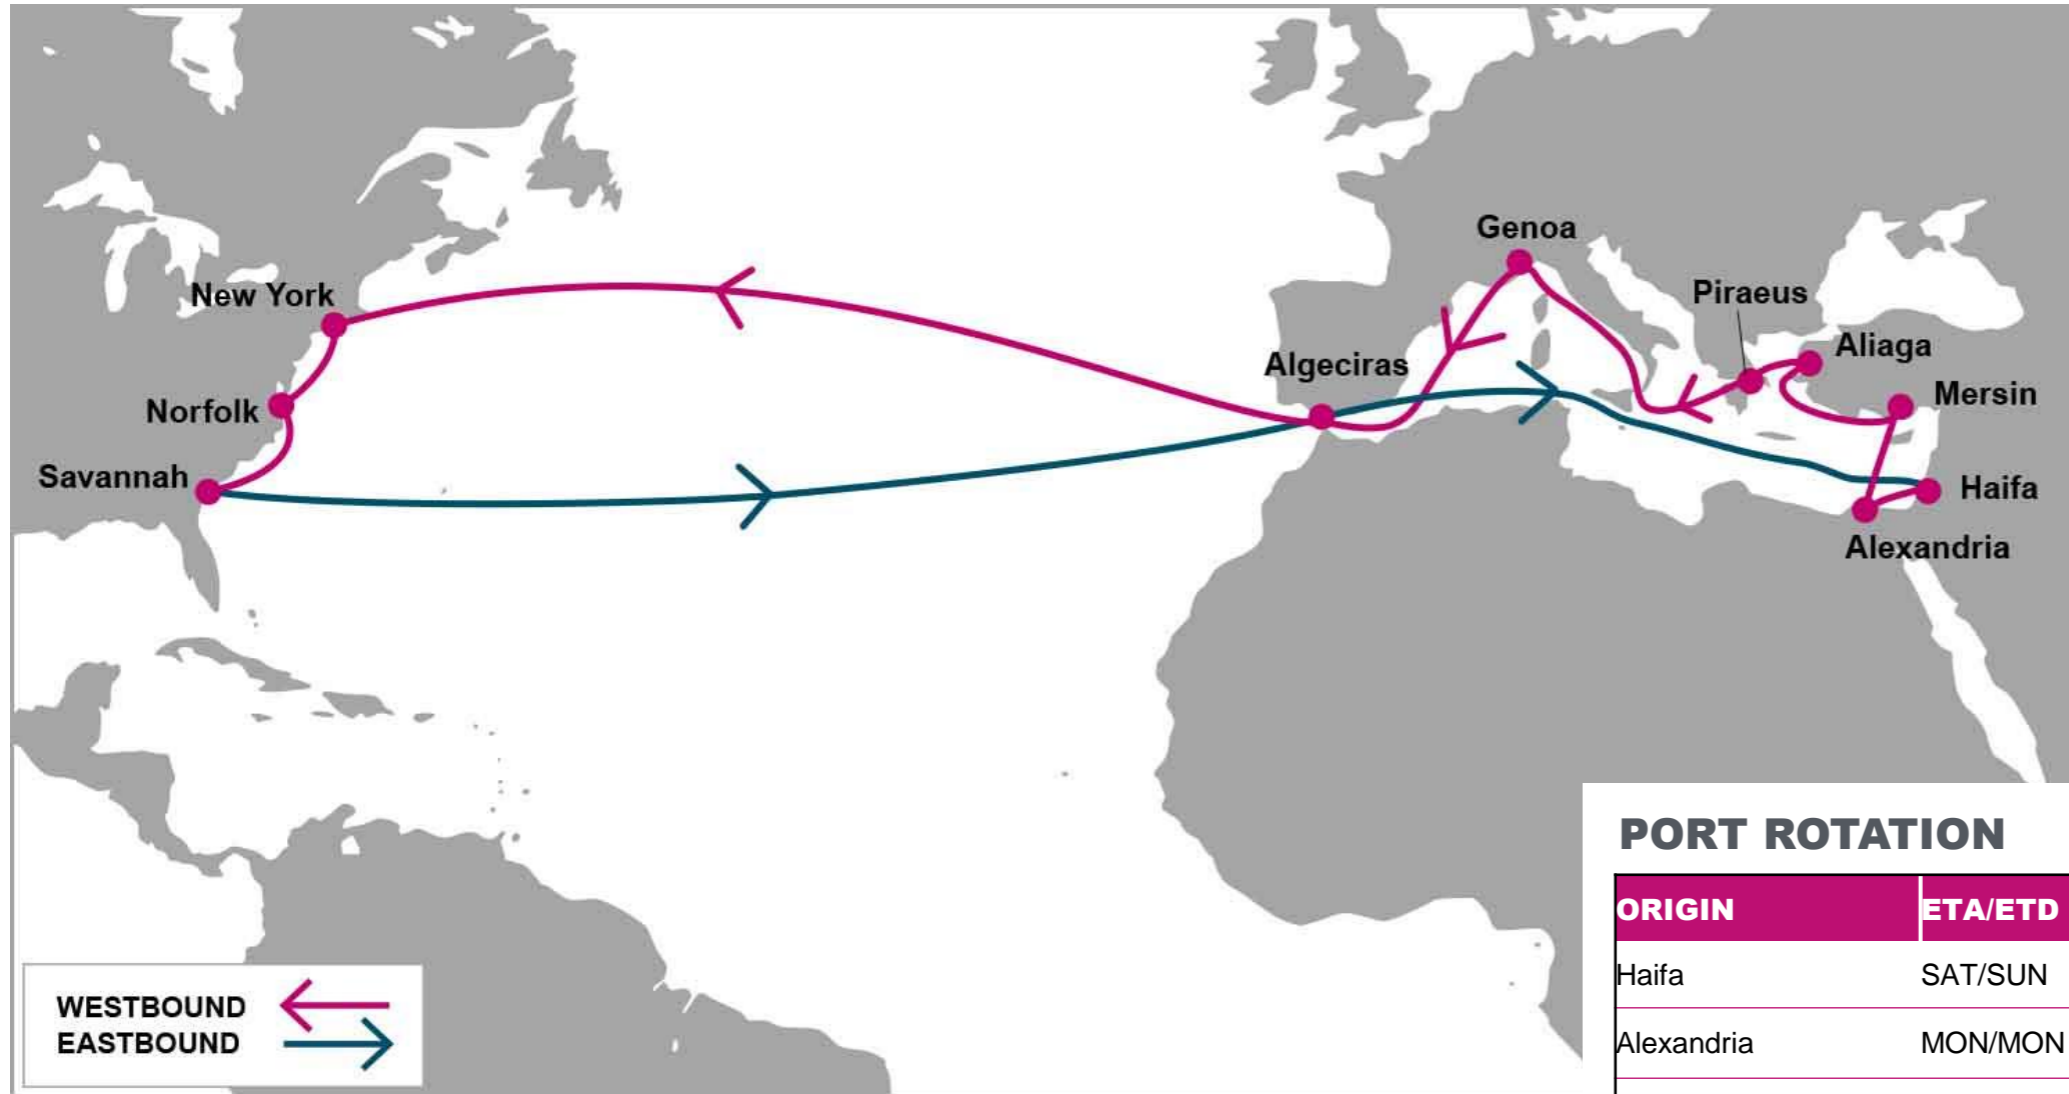

For more information, please click [here](#)

PORT ROTATION

(Terminals are subject to change)

ORIGIN	ETA/ETD	TERMINAL
Haifa	SAT/SUN	Haifa Port
Alexandria	MON/MON	Alexandria International Container Terminals (AICT)
Mersin	TUE/TUE	Mersin International Port (MIP)
Aliaga	THU/FRI	Nemport
Piraeus	FRI/SAT	Piraeus Container Terminal (PCT)
Genoa	MON/TUE	PSA Genoa (former VTE)
Algeciras	THU/FRI	Total Terminal International (TTI)
New York	FRI/SAT	Maher Terminals
Norfolk	SUN/MON	Norfolk International Terminal (NIT)
Savannah	TUE/WED	Garden City Terminal
Algeciras	SUN/SUN	Total Terminal International (TTI)
Haifa	SAT/SUN	Haifa Port
Turnaround days: 42		

W/B	NYC	ORF	SAV	E/B	ALG	HFA	ALY	MER	ALI	PIR	GOA
HFA	19	21	23	NYC	15	21	23	24	26	27	30
ALY	18	20	22	ORF	13	19	21	22	24	25	28
MER	17	19	21	SAV	11	17	19	20	22	23	26
ALI	14	16	18								
PIR	13	15	17								
GOA	10	12	14								
ALG	7	9	11								

KEY TRANSIT TABLE - UNLOCODE PORT NAME & COUNTRY NAME

HFA: Haifa, Israel | ALY: Alexandria, Egypt | MER: Mersin, Turkey | ALI: Aliaga, Turkey | PIR: Piraeus, Greece | GOA: Genoa, Italy | ALG: Algeciras, Spain | NYC: New York, USA | ORF: Norfolk, USA | SAV: Savannah, USA

NOTE: Transit times and port rotation are as of now and subject to change