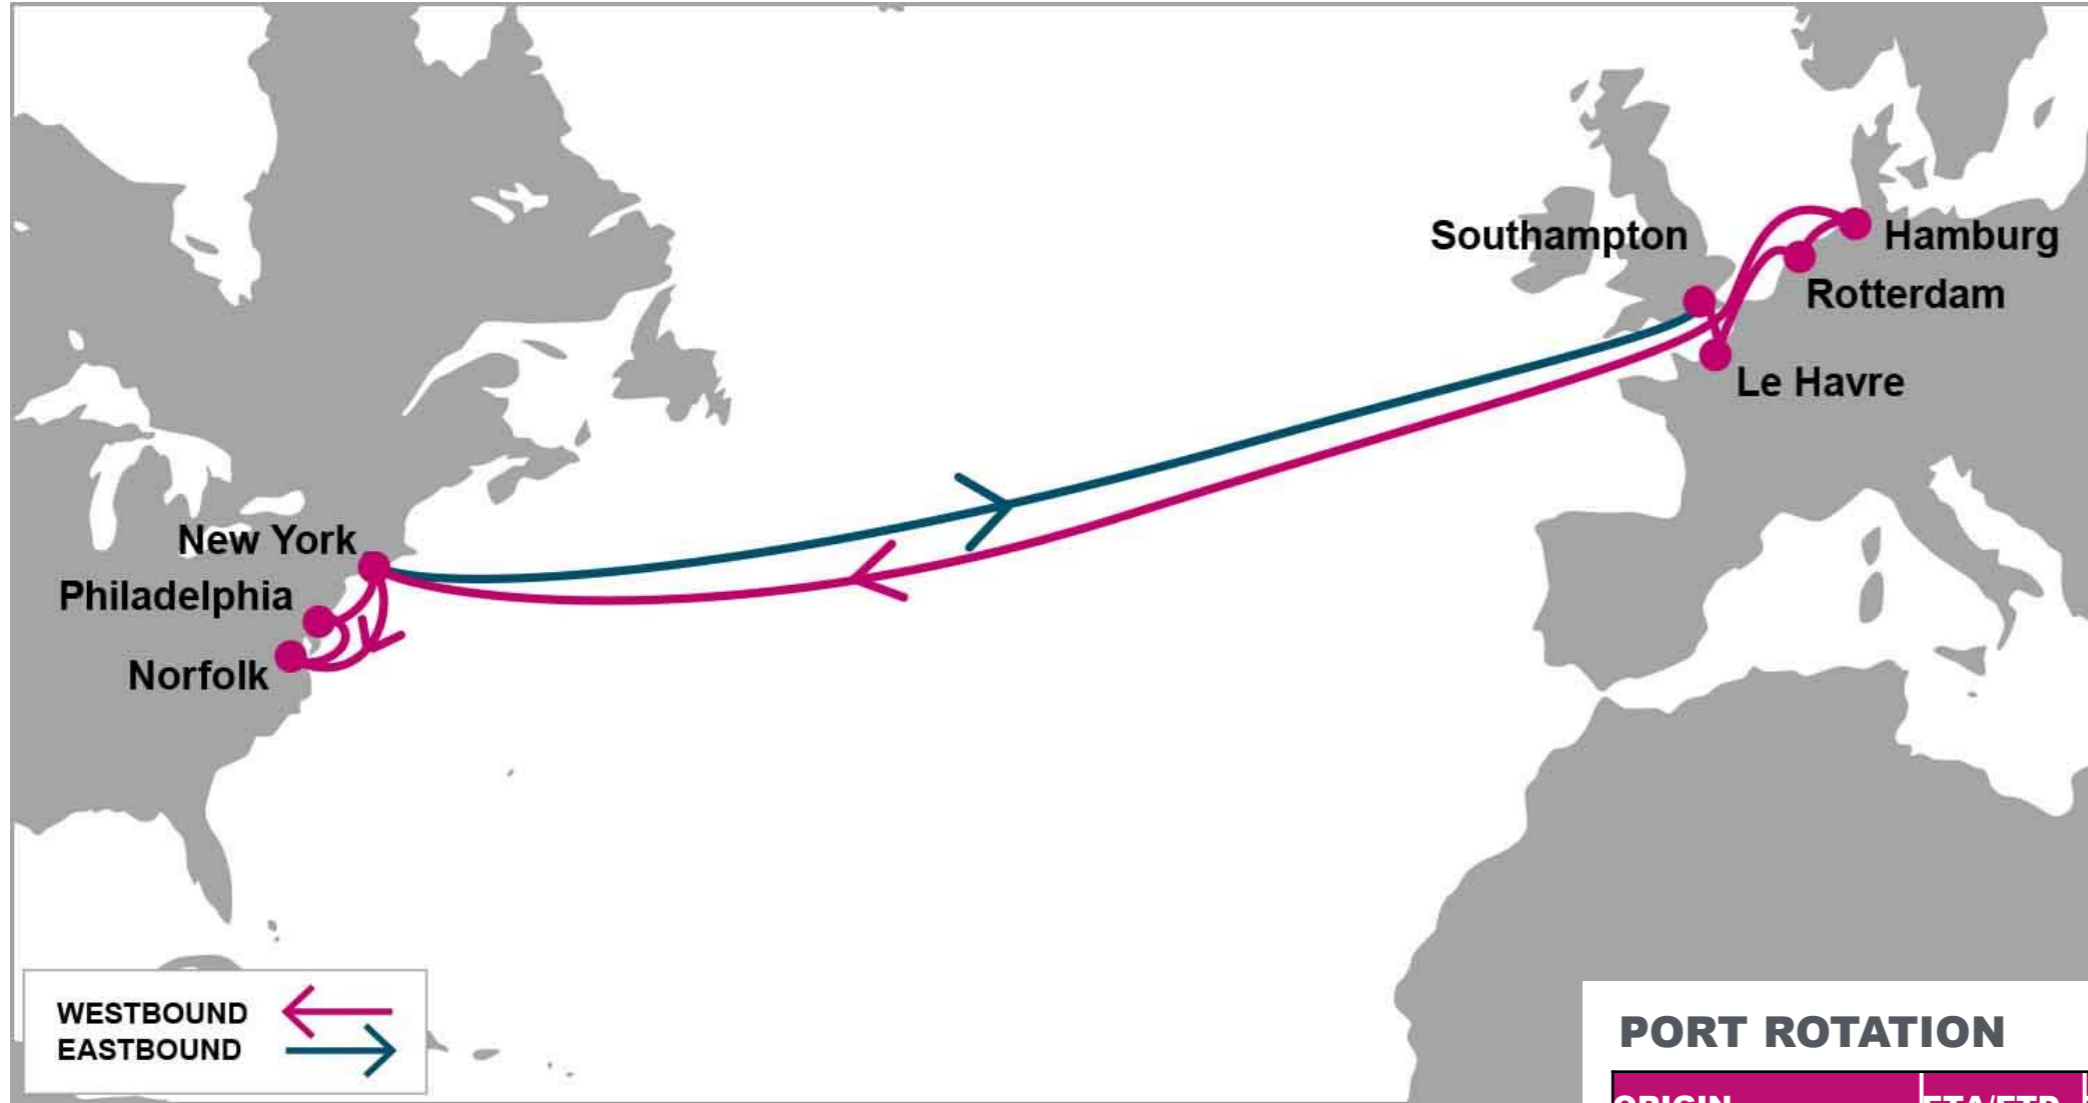

For more information, please click [here](#)

PORT ROTATION

(Terminals are subject to change)

ORIGIN	ETA/ETD	TERMINAL
Southampton	SAT/SUN	DP World Southampton
Le Havre	SUN/MON	North Terminals - Quais de Amerique (CNMP)
Rotterdam	TUE/WED	ECT Delta Terminal
Hamburg	FRI/SAT	Container Terminal Altenwerder (CTA)
New York	TUE/WED	Maher Terminals
Norfolk	THU/SAT	Norfolk International Terminal (NIT)
Philadelphia	SUN/MON	Packer Avenue Marine Terminal
New York	TUE/WED	Maher Terminals
Southampton	SAT/SUN	DP World Southampton
Turnaround days: 35		

W/B	NYC	ORF	PHL	E/B	SOU	LEH	RTM	HAM
SOU	16	18	21	ORF	14	15	17	20
LEH	15	17	20	PHL	12	13	15	18
RTM	13	15	18	NYC	10	11	13	16
HAM	10	12	15					

KEY TRANSIT TABLE - UNLOCODE PORT NAME & COUNTRY NAME

LEH: Le Havre, France | SOU: Southampton, UK | RTM: Rotterdam, Netherland | HAM: Hamburg, Germany | NYC: New York, USA | PHL: Philadelphia, USA | ORF: Norfolk, USA

NOTE: Transit times and port rotation are as of now and subject to change