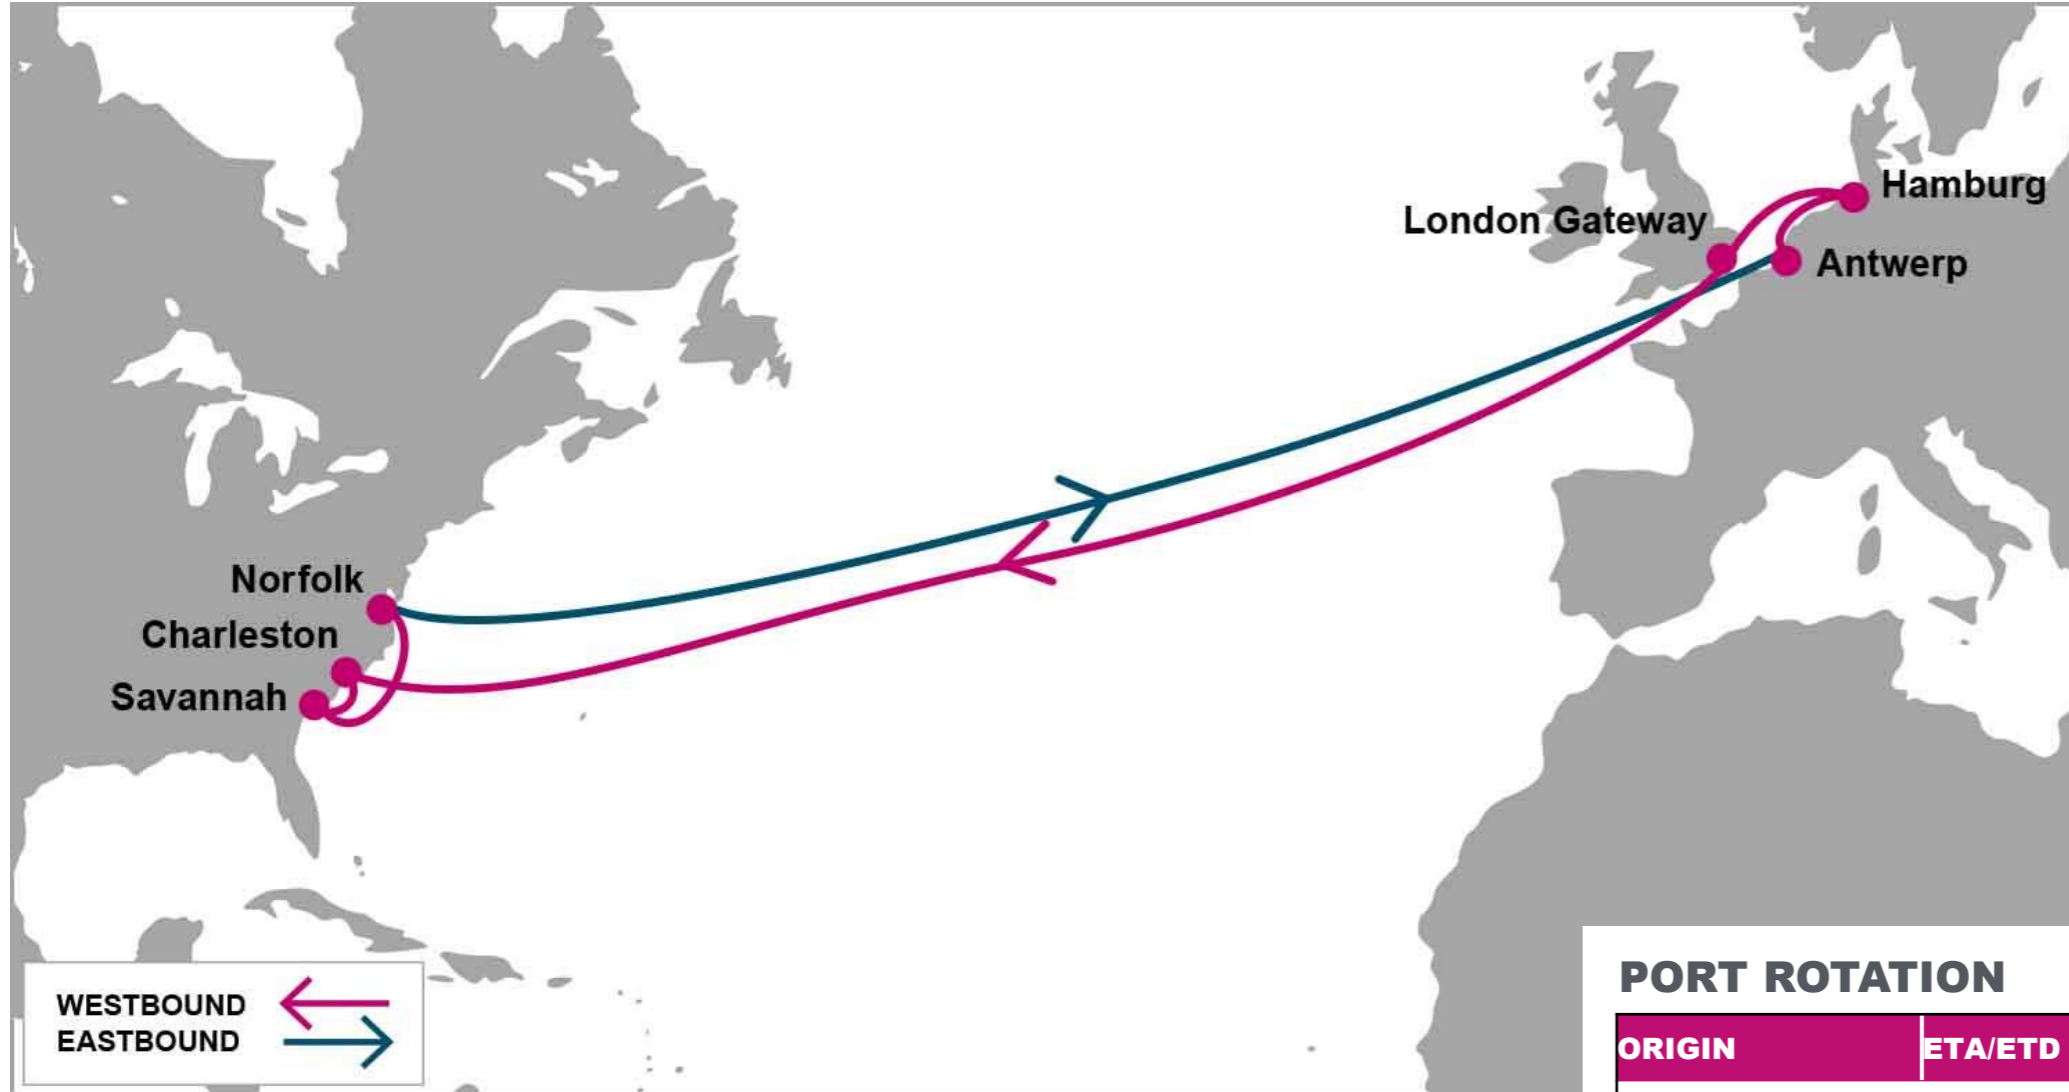

For more information, please click [here](#)

PORT ROTATION

(Terminals are subject to change)

ORIGIN	ETA/ETD	TERMINAL
Antwerp	FRI/SAT	PSA Europe Terminal
Hamburg	MON/WED	Container Terminal Altenwerder (CTA)
London Gateway	THU/FRI	DP World London Gateway Port
Charleston	MON/WED	Hugh K. Leatherman Terminal (HLT)
Savannah	FRI/SAT	Garden City Terminal
Norfolk	TUE/WED	Norfolk International Terminal (NIT)
Antwerp	FRI/SAT	PSA Europe Terminal
Turnaround days: 35		

W/B	CHS	SAV	ORF	E/B	ANR	HAM	LGP
ANR	16	20	24	CHS	16	19	22
HAM	12	16	20	SAV	13	16	19
LGP	10	14	18	ORF	9	12	15

KEY TRANSIT TABLE - UNLOCODE PORT NAME & COUNTRY NAME

ANR: Antwerp, Belgium | **HAM:** Hamburg, Germany | **LGP:** London Gateway, UK | **CHS:** Charleston, USA | **SAV:** Savannah, USA | **ORF:** Norfolk, USA

NOTE: Transit times and port rotation are as of now and subject to change