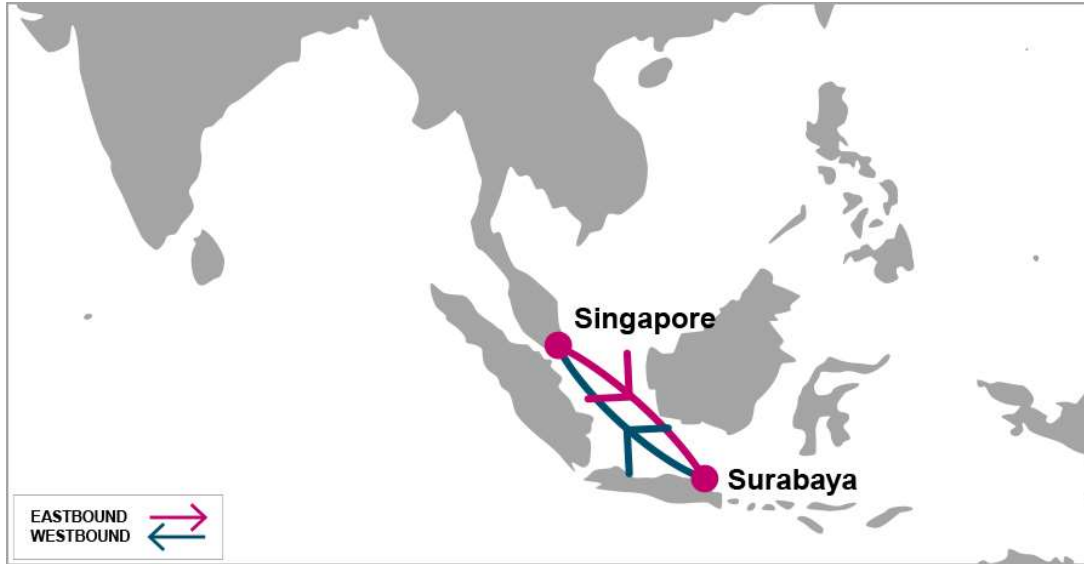

SSX: Surabaya Singapore Express

KEY TRANSIT TABLE

E/B	SUB	W/B	SIN
SIN	4	SUB	3

KEY TRANSIT TABLE - UNLOCODE PORT NAME & COUNTRY NAME

PORT ROTATION

(Terminals are subject to change)

ORIGIN	ETA/ETD	TERMINAL
Singapore	SUN/TUE	PSA Singapore
Surabaya	SAT/MON	SUB ICT
Singapore	THU/SAT	PSA Singapore
Surabaya	WED/THU	SUB ICT
Singapore	SUN/TUE	PSA Singapore
Turnaround days:		7

Weekly/Fixed Day Service

Last update : 25-Mar-2019