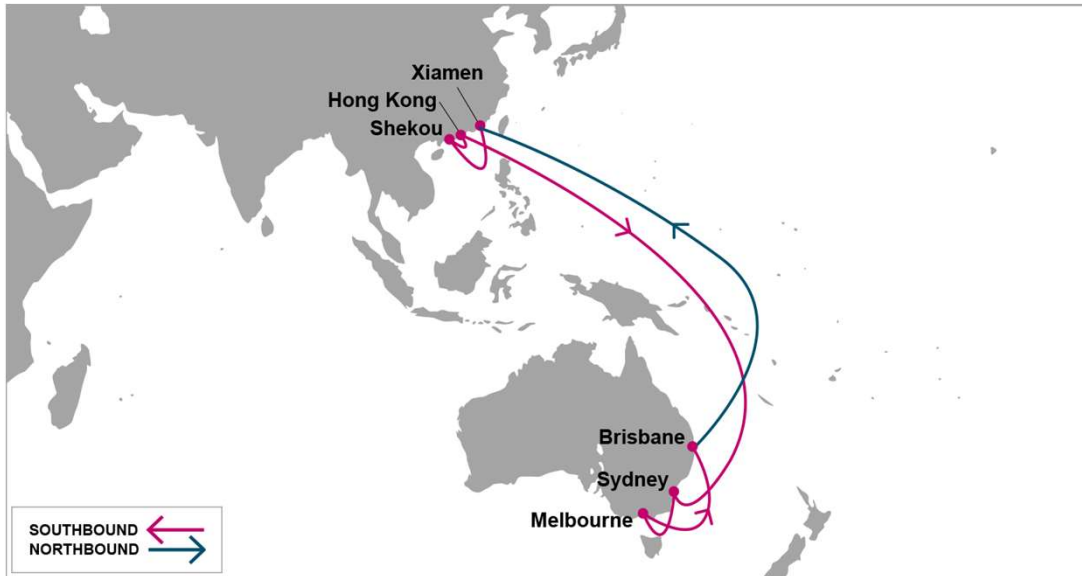

CA1: China Australia 1

KEY TRANSIT TABLE

S/B	SYD	MEL	BNE	N/B	XMN	SHK	HKG
XMN	15	19	23	SYD	18	20	21
SHK	12	16	20	MEL	15	17	18
HKG	11	15	19	BNE	11	13	14

KEY TRANSIT TABLE - UNLOCODE PORT NAME & COUNTRY NAME

XMN: Xiamen, China | SHK: Shekou, China | HKG: Hong Kong, China | BNE: Brisbane, Australia | SYD: Sydney, Australia | MEL: Melbourne, Australia

PORT ROTATION

(Terminals are subject to change)

ORIGIN	ETA/ETD	TERMINAL
Xiamen	FRI/FRI	Xiamen Ocean Gate Container Terminal
Shekou	SUN/MON	Shekou Container Terminal
Hong Kong	MON/TEU	Hong Kong International Terminal
Sydney	SAT/MON	Sydney International Container Terminal
Melbourne	WED/THU	Dp World Melbourne
Brisbane	SUN/MON	Brisbane Container Terminal
Xiamen	FRI/FRI	Xiamen Ocean Gate Container Terminal