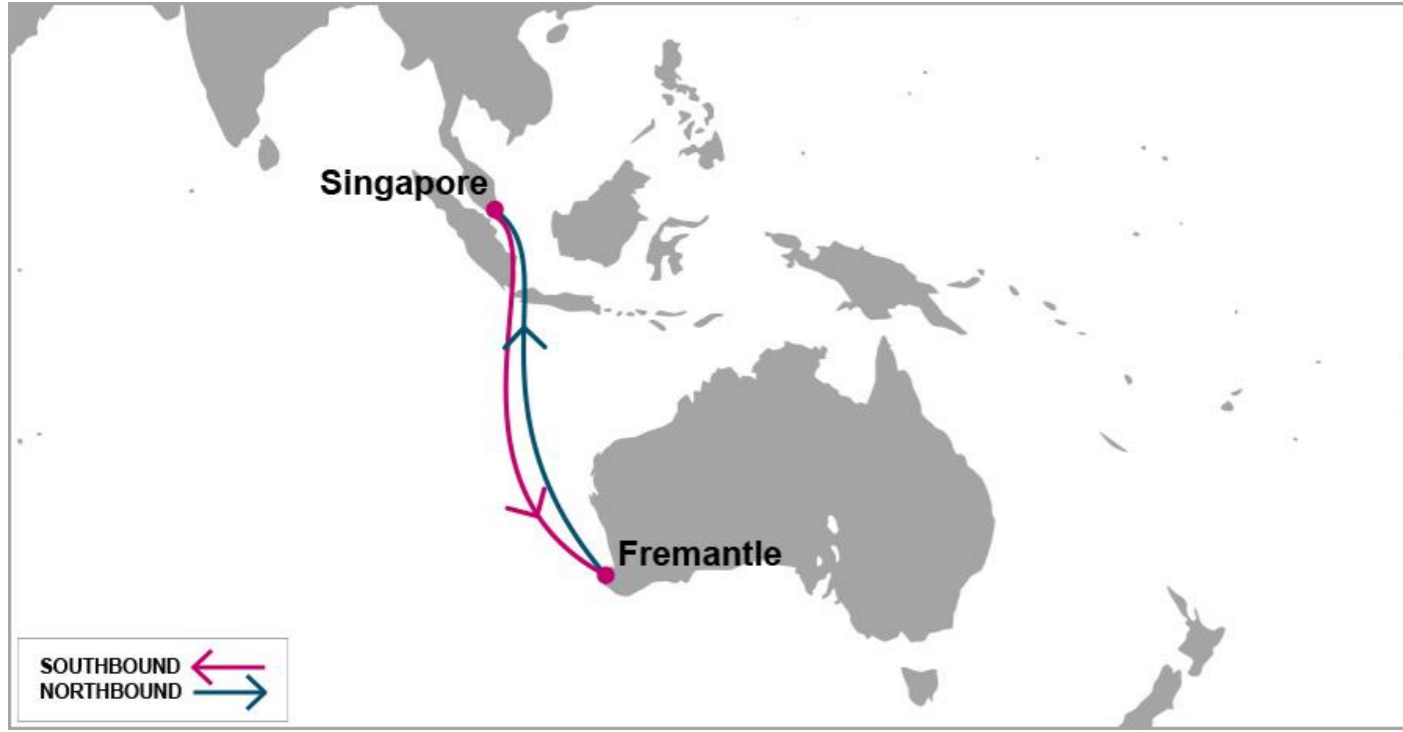

WAU: West Australia

KEY TRANSIT TABLE

| S/B | FRE | N/B | SIN |
|-----|-----|-----|-----|
| SIN | 6 | FRE | 6 |

KEY TRANSIT TABLE - UNLOCODE PORT NAME & COUNTRY NAME

SIN: Singapore, Singapore | **FRE**: Fremantle, Australia

PORT ROTATION

(Terminals are subject to change)

| ORIGIN | ETA/ETD | TERMINAL |
|-------------------------|-----------|---------------|
| Singapore | THU/FRI | PSA Singapore |
| Fremantle | THU/FRI | Patrick |
| Singapore | THU/FRI | PSA Singapore |
| Turnaround days: | 14 | |