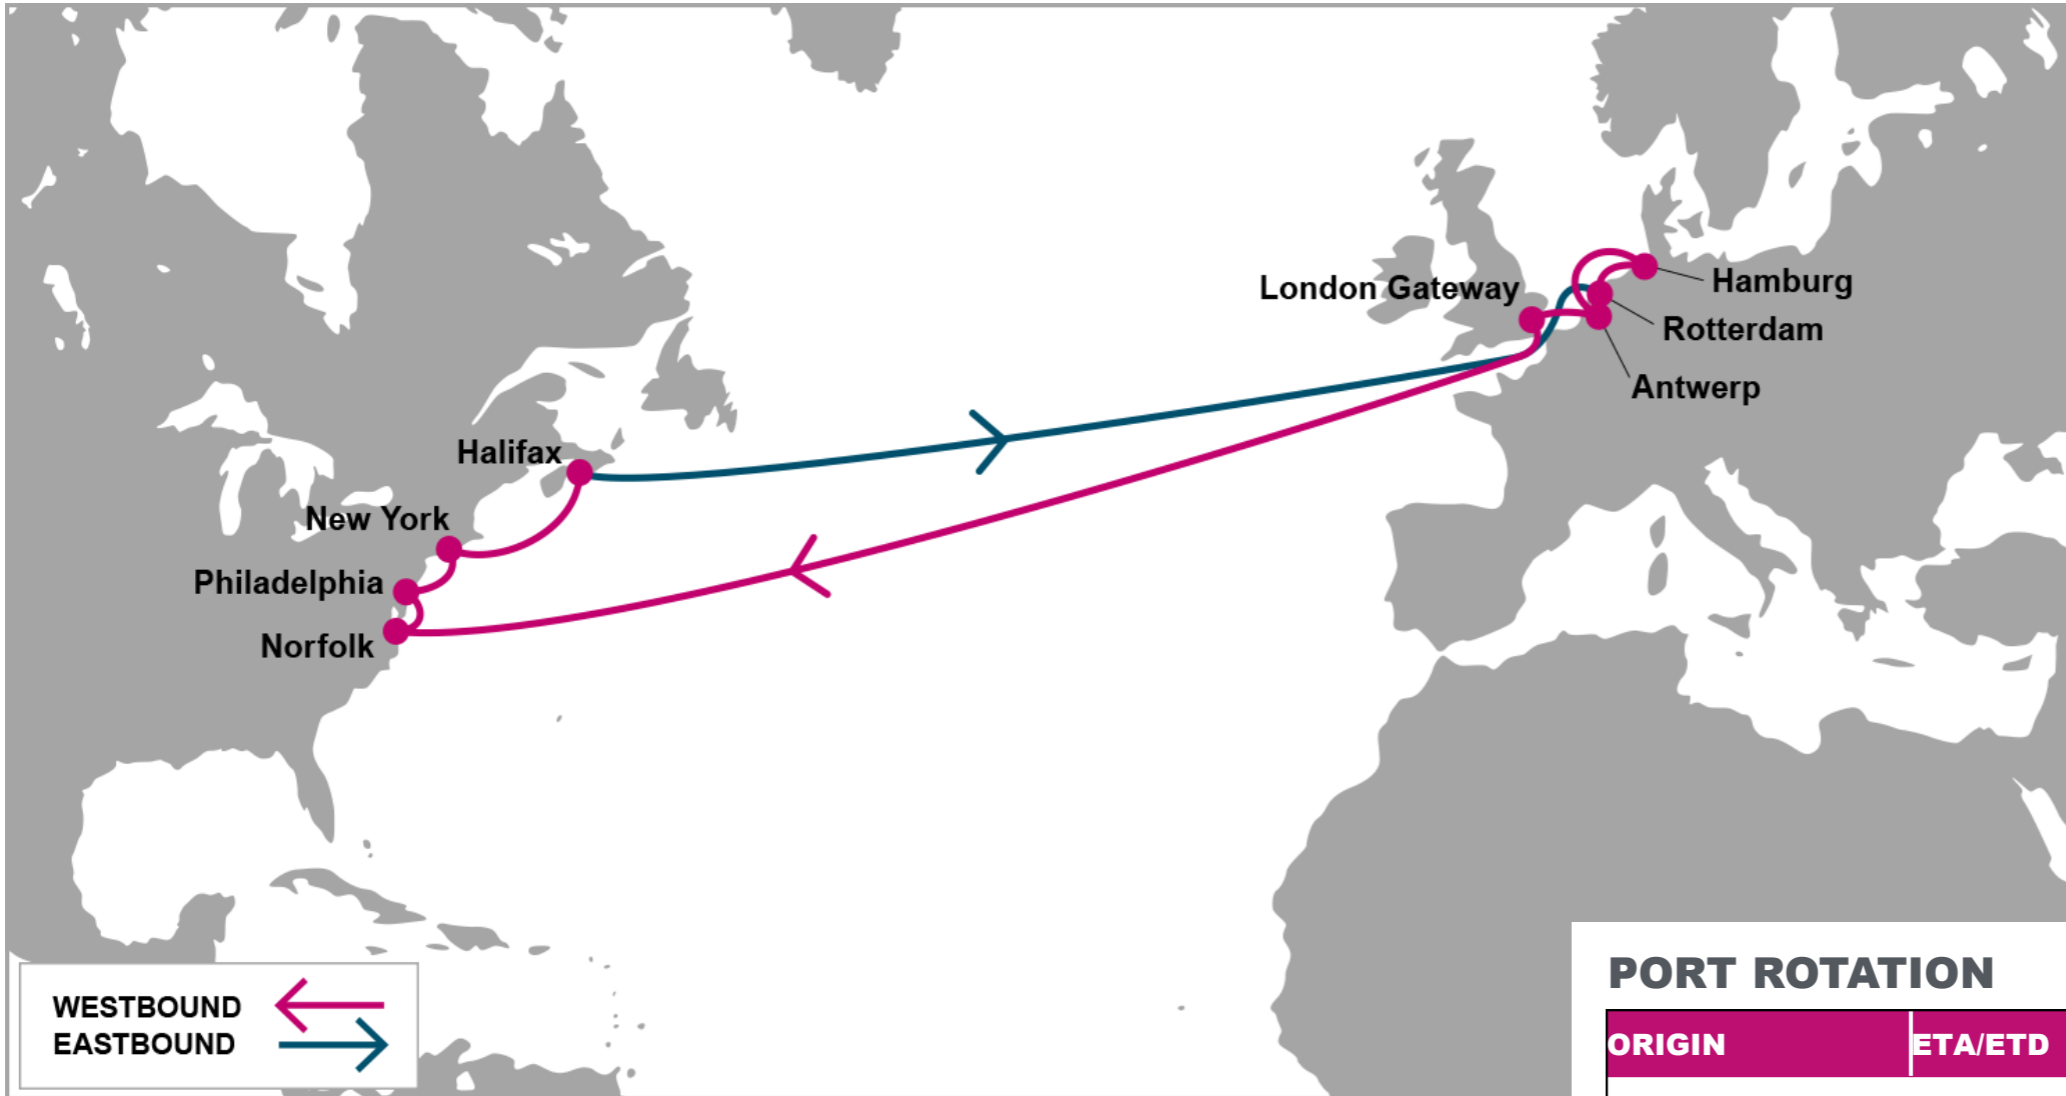

For more information, please click [here](#)

W/B	ORF	PHL	NYC	HAL	E/B	RTM	HAM	ANR	LGP
RTM	16	18	20	23	ORF	17	19	22	24
HAM	14	16	18	21	PHL	15	17	20	22
ANR	11	13	15	18	NYC	13	15	18	20
LGP	10	12	14	17	HAL	11	13	16	18

**PORT ROTATION**

(Terminals are subject to change)

ORIGIN	ETA/ETD	TERMINAL
Rotterdam	FRI/SAT	ECT Delta Terminal
Hamburg	SUN/MON	Container Terminal Altenwerder (CTA)
Antwerp	WED/THU	PSA Europe Terminal
London Gateway	FRI/FRI	DP World London Gateway Port
Norfolk	MON/TUE	Norfolk International Terminal (NIT)
Philadelphia	WED/THU	Packer Avenue Marine Terminal
New York	FRI/SAT	GCT New York
Halifax	MON/MON	Cerescorp Fairview Cove
Rotterdam	FRI/SAT	ECT Delta Terminal
<b>Turnaround days: 35</b>		

**KEY TRANSIT TABLE** - UNLOCODE PORT NAME & COUNTRY NAME

RTM: Rotterdam, Netherland | HAM: Hamburg, Germany | ANR: Antwerp, Belgium | LGP: London Gateway, UK | ORF: Norfolk, USA | PHL: Philadelphia, USA | NYC: New York, USA | HAL: Halifax, Canada

NOTE: Transit times and port rotation are as of now and subject to change