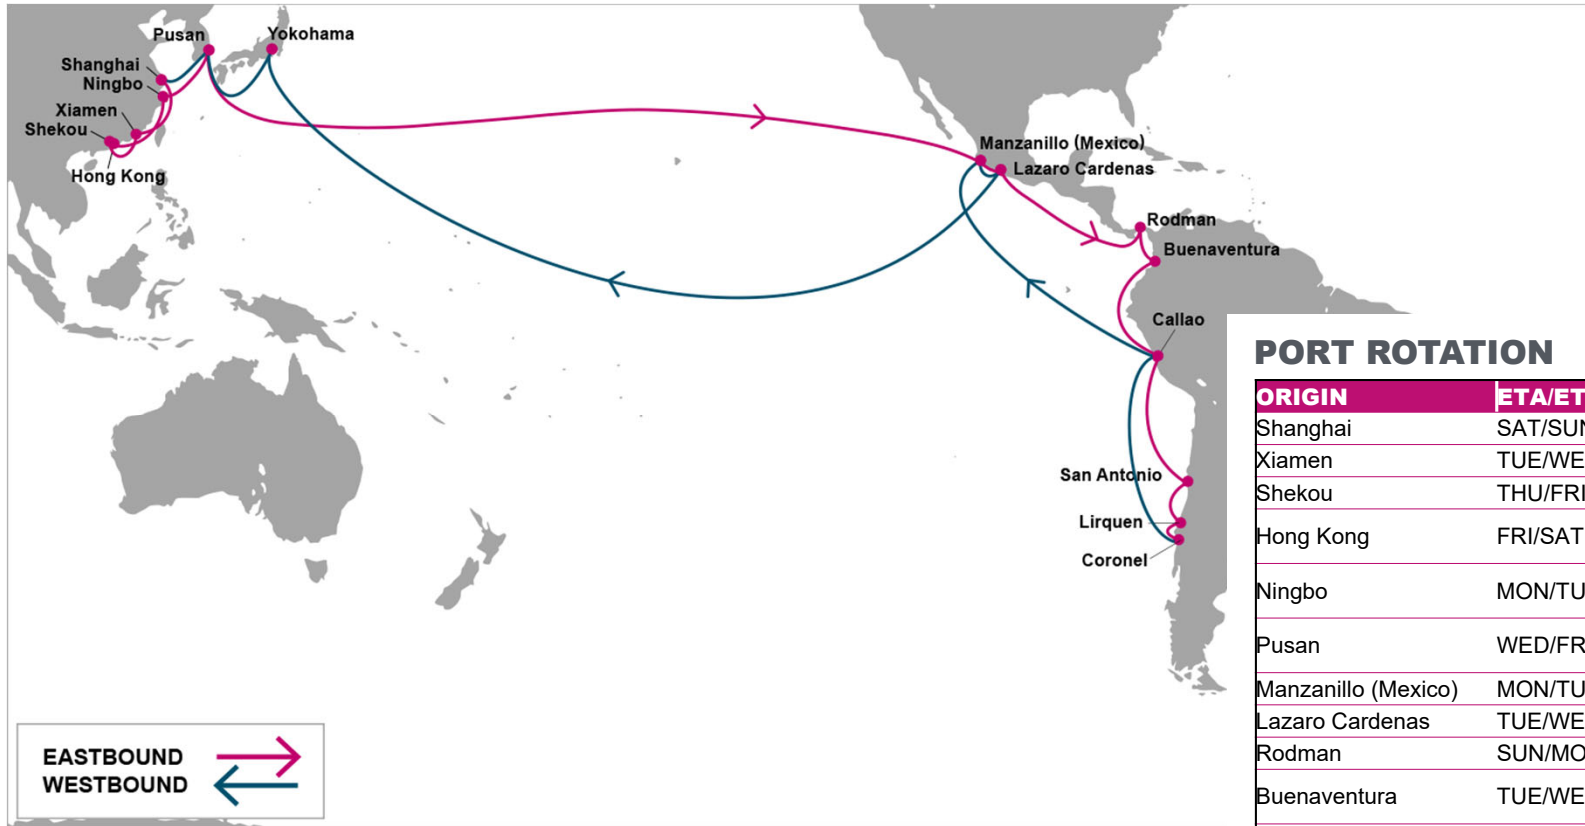

For more information, please click [here](#)

PORT ROTATION

(Terminals are subject to change)

ORIGIN	ETA/ETD	TERMINAL
Shanghai	SAT/SUN	SIPG Yangshan Phase IV (SIPGSD)
Xiamen	TUE/WED	Xiamen Hairun Terminal (XRCT)
Shekou	THU/FRI	Chiwan Container Terminal (CCT)
Hong Kong	FRI/SAT	Hongkong International Terminals (HIT)
Ningbo	MON/TUE	Ningbo Port Group Beilun Third Container Terminal (BLTCT)
Pusan	WED/FRI	Pusan Newport International Terminal (PNIT)
Manzanillo (Mexico)	MON/TUE	Contecon Manzanillo (ICTSI)
Lazaro Cardenas	TUE/WED	APM Terminals Lazaro Cardenas
Rodman	SUN/MON	PSA Panama International Terminal
Buenaventura	TUE/WED	Sociedad Puerto Industrial Aguadulce S.A.(SPIA)
Callao	SAT/SUN	APM Terminals Callao
San Antonio	THU/SUN	San Antonio Terminal Internacional (STI)
Lirquen	SUN/TUE	Puerto De Lirquen S.A (PLQ)
Coronel	TUE/WED	Puerto De Coronel S.A (CPC)
Callao	TUE/WED	APM Terminals Callao
Manzanillo (Mexico)	WED/FRI	SSA Mexico S.A/ Contecon Manzanillo (ICTSI)
Lazaro Cardenas	SAT/SUN	APM Terminals Lazaro Cardenas
Yokohama	MON/TUE	Minami Honmoku MC-1 2 3
Pusan	THU/FRI	Pusan Newport International Terminal (PNIT)
Shanghai	SAT/SUN	SIPG Yangshan Phase IV (SIPGSD)

KEY TRANSIT TABLE - UNLOCODE PORT NAME & COUNTRY NAME

SHA: Shanghai, China | XMN: Xiamen, China | SHK: Shekou, China | HKG: Hong Kong, China | NGB: Ningbo, China | PUS: Pusan, South Korea | ZLO: Manzanillo, Mexico | LZC: Lazaro Cardenas, Mexico | ROD: Rodman, Panama | BUN: Buenaventura, Colombia | CLL: Callao, Peru | SAI: San Antonio, Chile | CNL: Coronel, Chile | LQN: Lirquen, Chile | YOK: Yokohama, Japan

NOTE: Transit times and port rotation are as of now and subject to change