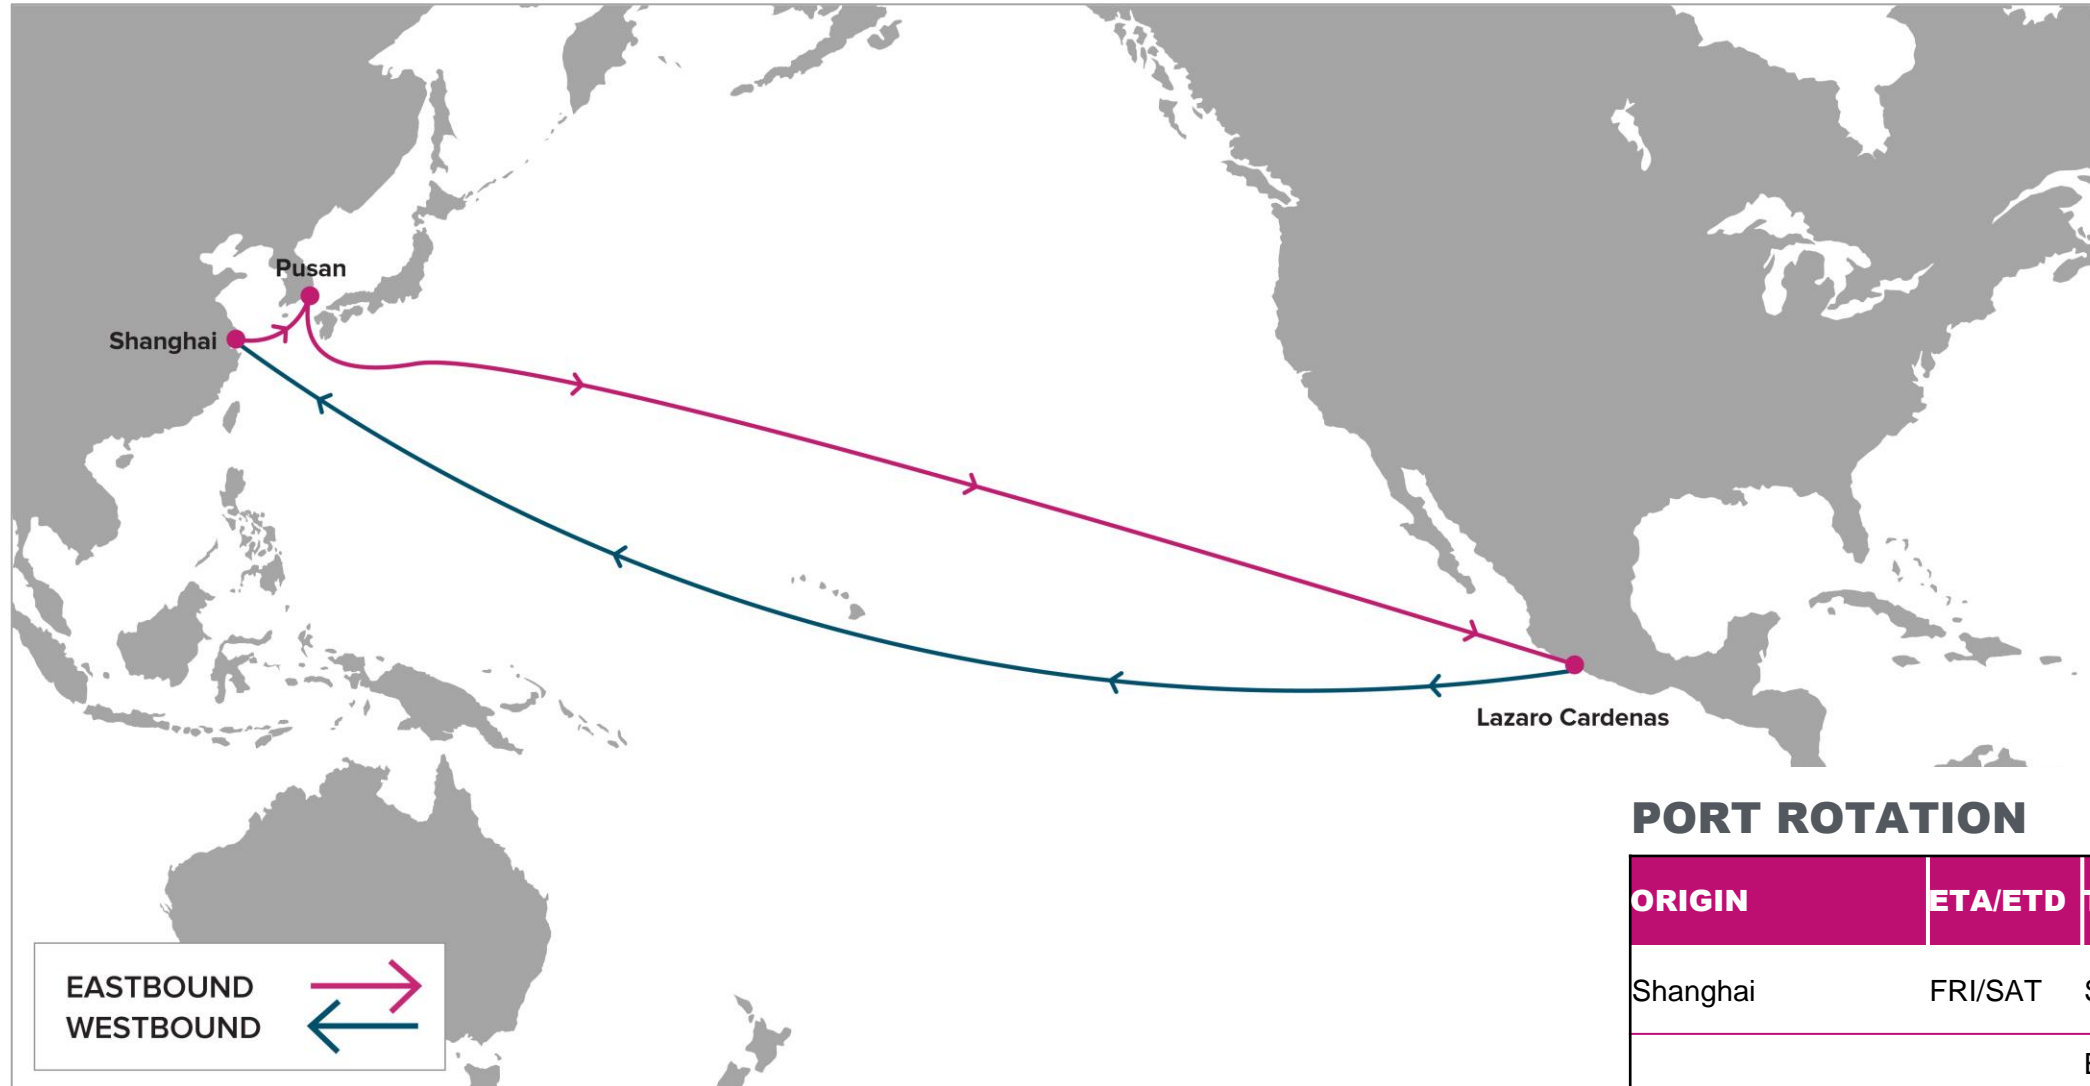

For more information, please click [here](#)

PORT ROTATION

(Terminals are subject to change)

ORIGIN	ETA/ETD	TERMINAL
Shanghai	FRI/SAT	SIPG Yangshan Phase IV (SIPGSD)
Pusan	MON/TUE	Busan Container Terminal (BCT) / Hyundai Pusan Newport Terminal (HPNT)
Lazaro Cardenas	SAT/MON	APM Terminals Lazaro Cardenas
Shanghai	FRI/SAT	SIPG Yangshan Phase IV (SIPGSD)
Turnaround days: 42		

E/B	LZC	W/B	SHA	PUS
SHA	21	LZC	18	21
PUS	18			

KEY TRANSIT TABLE - UNLOCODE PORT NAME & COUNTRY NAME

SHA: Shanghai, China | **PUS:** Pusan, South Korea | **LZC:** Lazaro Cardenas, Mexico

NOTE: Transit times and port rotation are as of now and subject to change