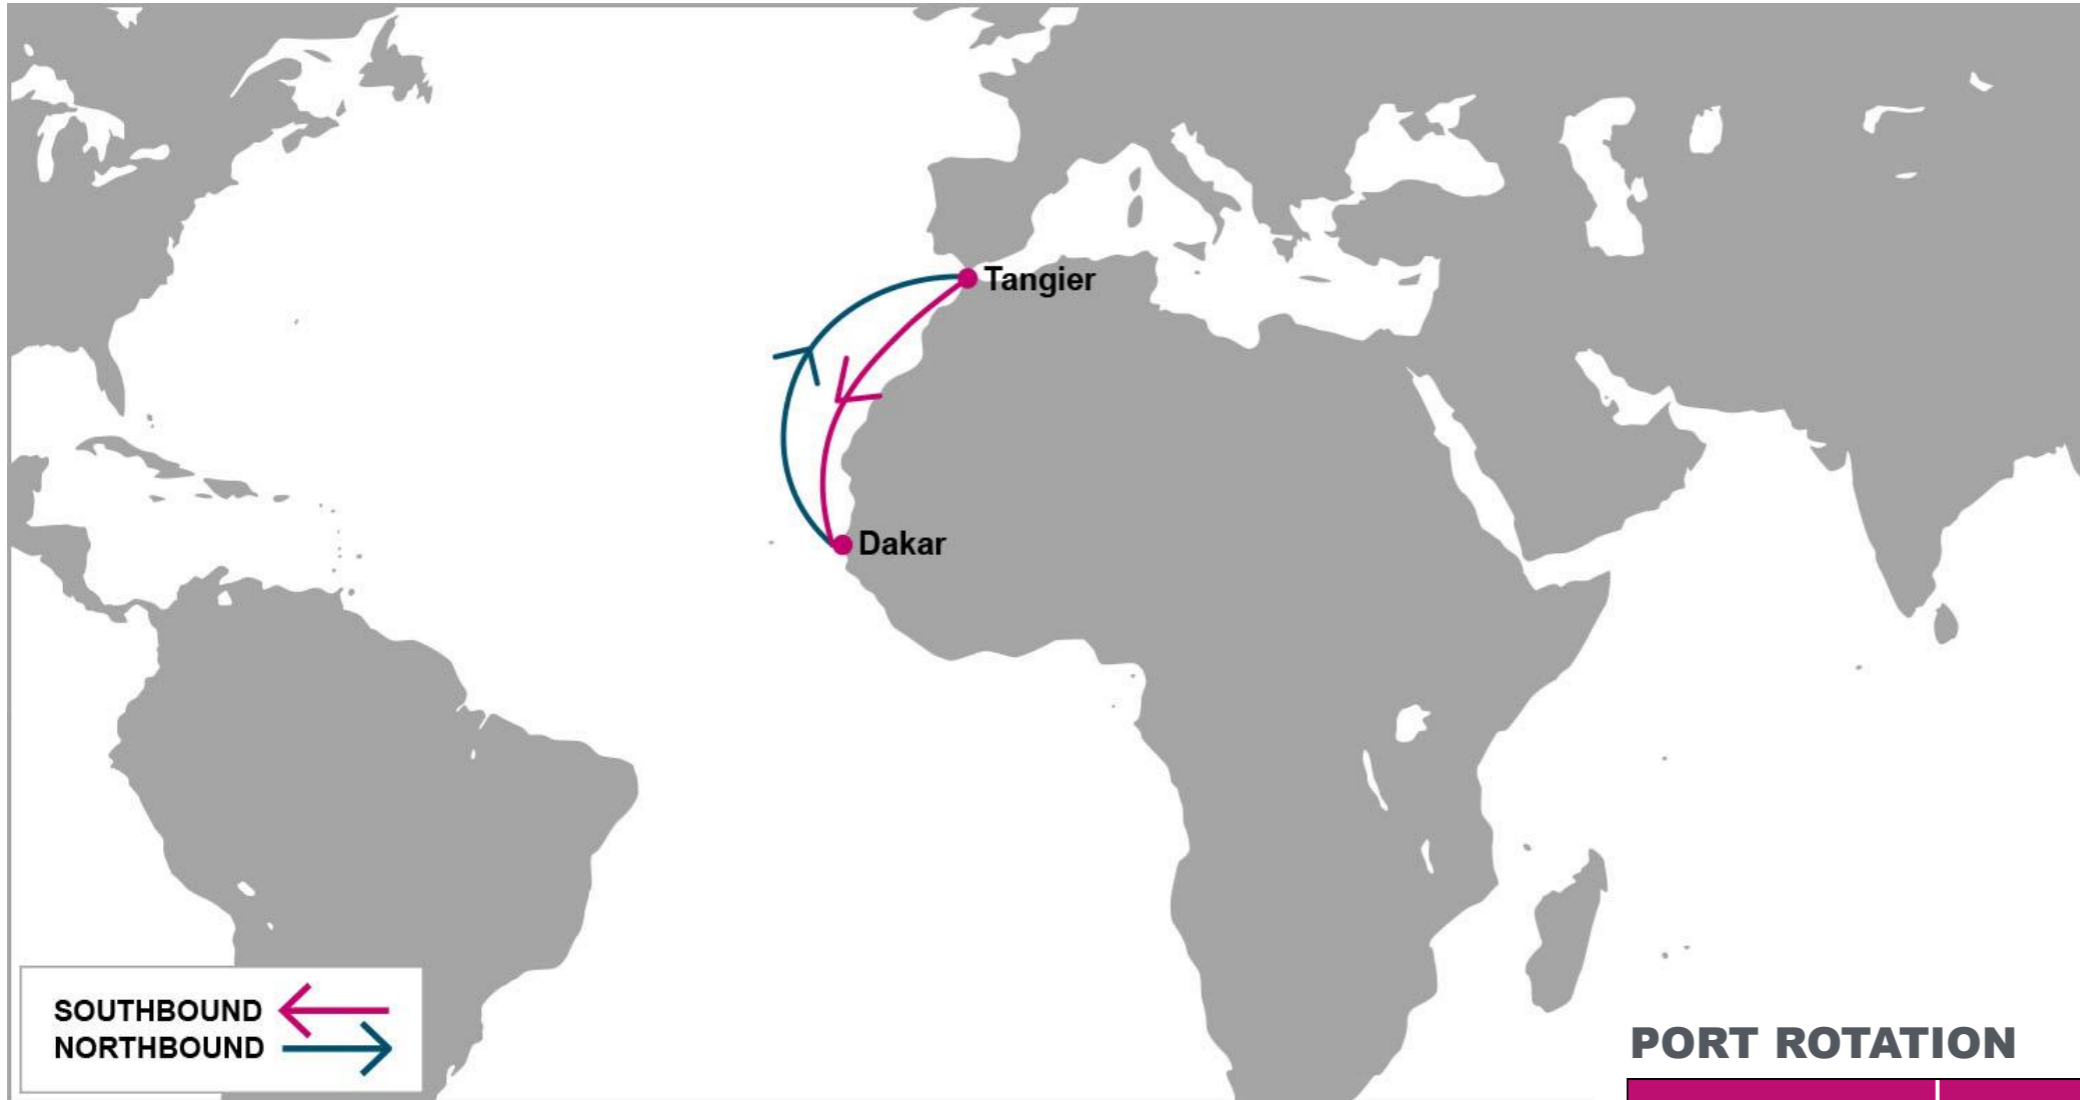

For more information, please click [here](#)

S/B	DKR	N/B	TNG
TNG	7	DKR	6

**PORT ROTATION**

(Terminals are subject to change)

ORIGIN	ETA/ETD	TERMINAL
Tangier	MON/MON	Eurogate
Dakar	MON/TUE	DP World Dakar
Tangier	MON/MON	Eurogate
<b>Turnaround days: 28</b>		

**KEY TRANSIT TABLE** - UNLOCODE PORT NAME & COUNTRY NAME

**TNG: Tangier, Morocco | DKR: Dakar, Senegal**

NOTE: Transit times and port rotation are as of now and subject to change