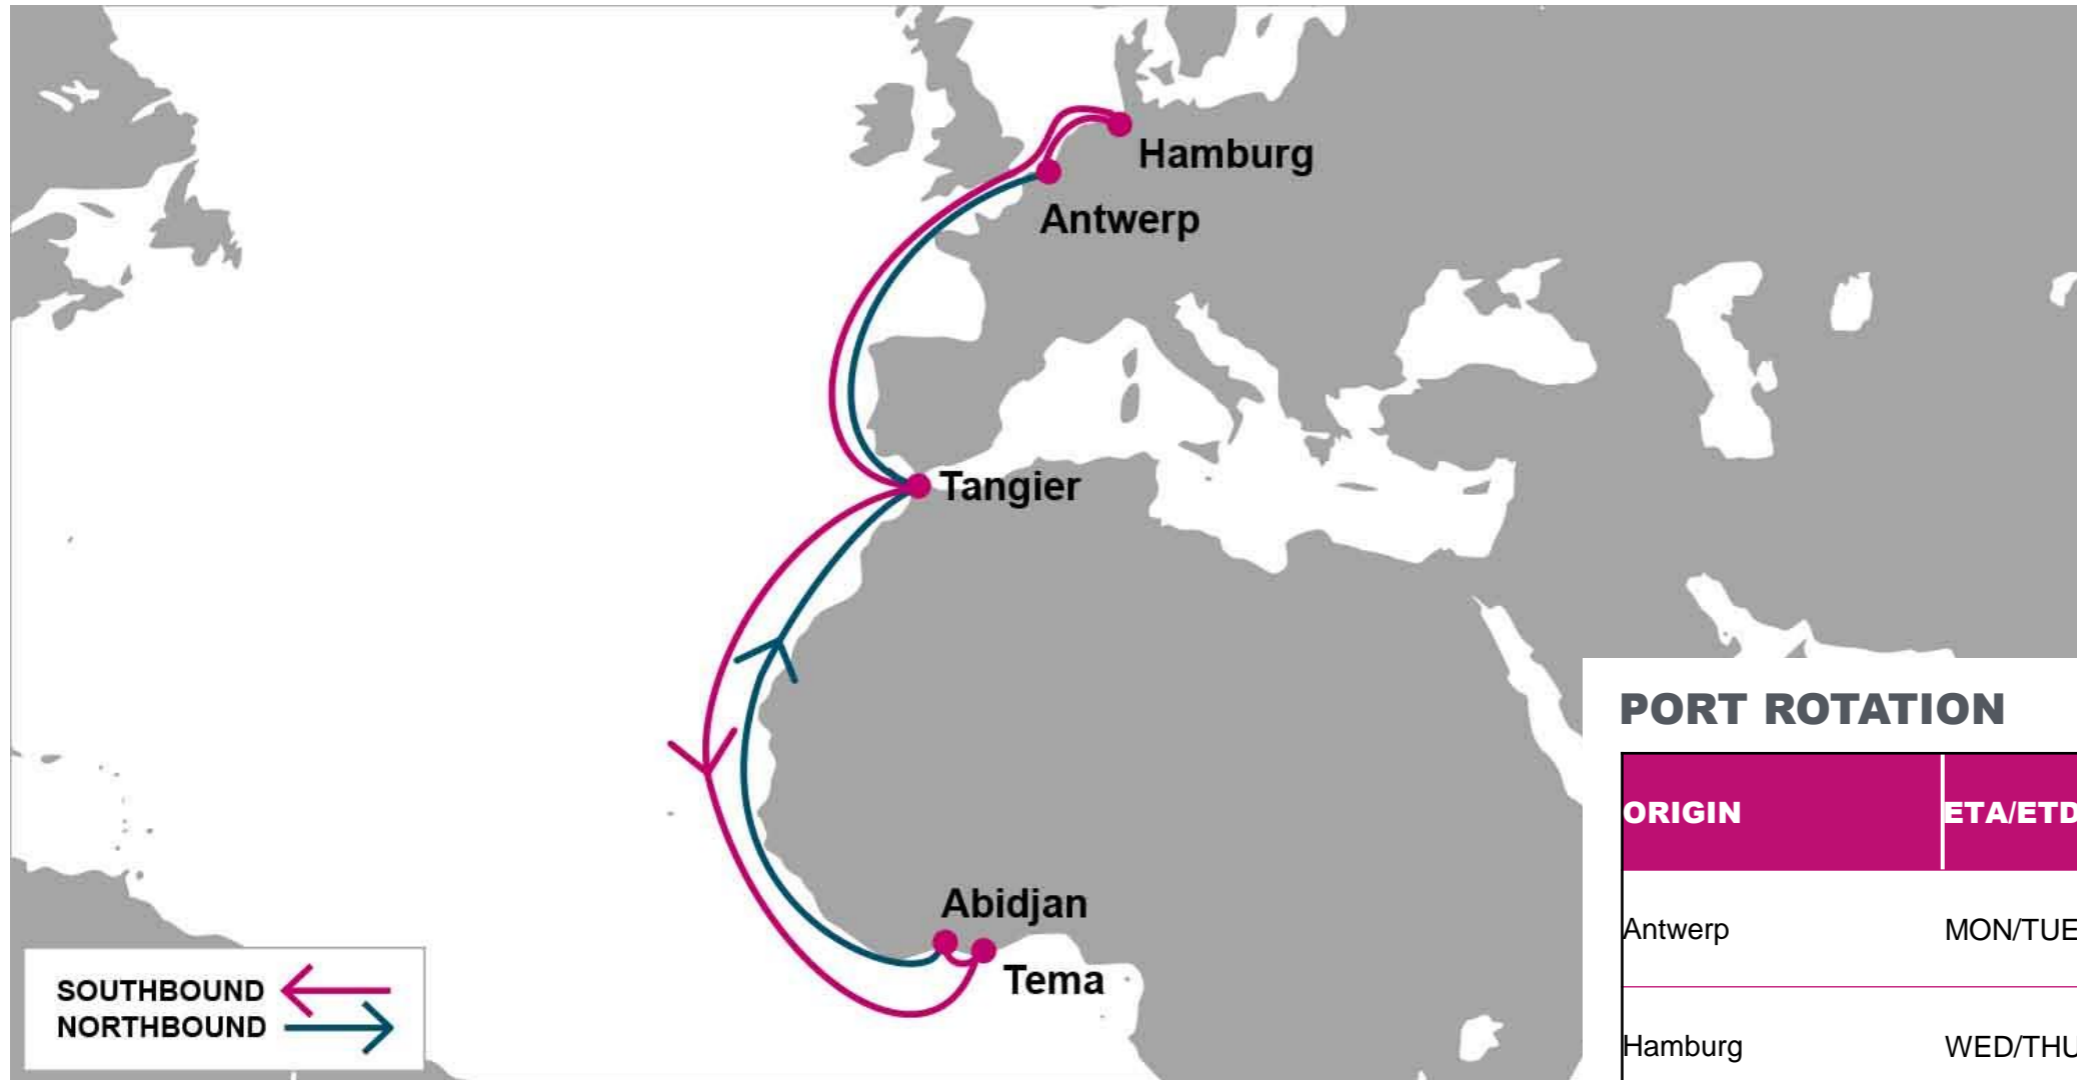

For more information, please click [here](#)

**PORT ROTATION**

(Terminals are subject to change)

ORIGIN	ETA/ETD	TERMINAL
Antwerp	MON/TUE	PSA Terminal 869
Hamburg	WED/THU	Altenwelder CTA
Tanger	WED/THU	Eurogate/Tanger Alliance Terminal
Tema	SAT/SUN	Meridian Port Services (MPS) – Terminal 3
Abidjan	WED/THU	Abidjan Terminal
Tanger	THU/THU	Eurogate/Tanger Alliance Terminal
Antwerp	MON/TUE	PSA Terminal 869
<b>Turnaround days: 35</b>		

W/B	TEM	ABJ	E/B	ABJ	TNG	ANR	HAM
ANR	18	22	TEM	3	11	15	17
HAM	16	20	TIN		7	11	13
TNG	9	13	APP			4	6

KEY TRANSIT TABLE - UNLOCODE PORT NAME & COUNTRY NAME

ANR: Antwerp, Belgium | HAM: Hamburg, Germany | TNG: Tanger, Morocco | TEM: Tema, Ghana | ABJ: Abidjan, Côte d'Ivoire

NOTE: Transit times and port rotation are as of now and subject to change