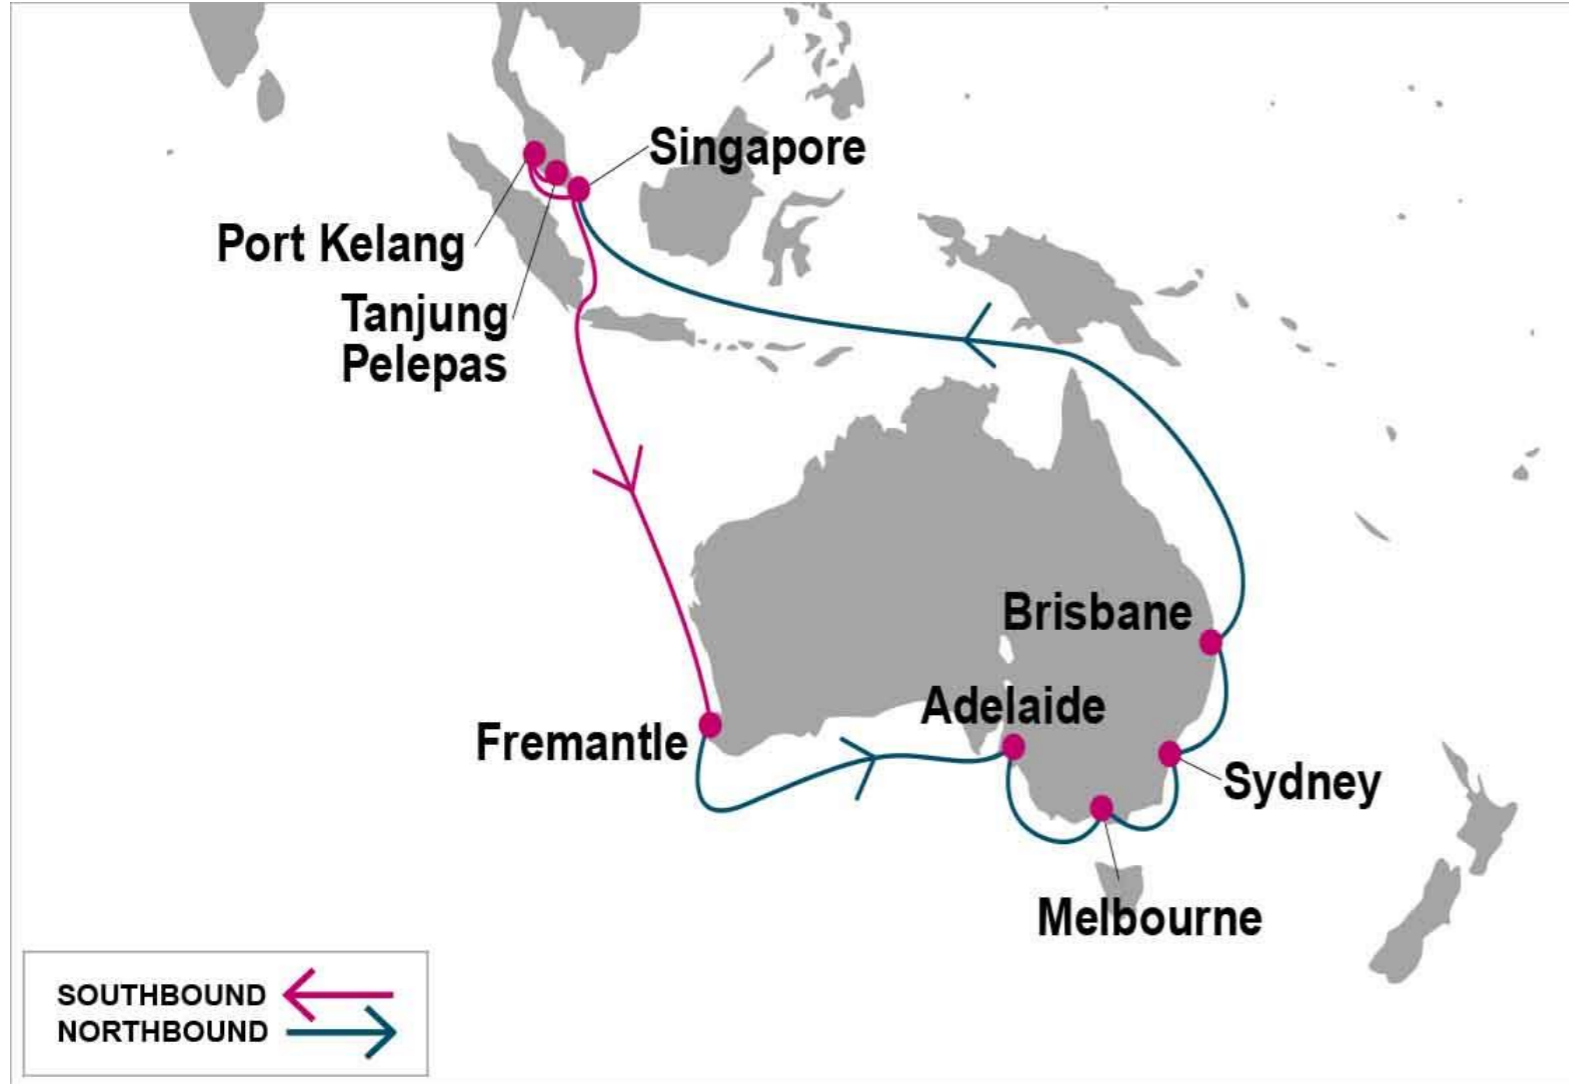

For more information, please click [here](#)

**PORT ROTATION**

(Terminals are subject to change)

ORIGIN	ETA/ETD	TERMINAL
Tanjung Pelepas	SUN/MON	Tanjung Pelepas
Port Kelang	TUE/WED	Westports
Singapore	THU/SAT	PSA Singapore
Fremantle	FRI/SUN	Patrick Terminals
Adelaide	FRI/SUN	Flinders Adelaide Container Terminal
Melbourne	WED/FRI	Victoria International Container Terminal (VICT)
Sydney	SUN/TUE	Patrick Terminals
Brisbane	WED/FRI	Patrick Terminals
Tanjung Pelepas	SUN/MON	Tanjung Pelepas
<b>Turnaround days: 49</b>		

S/B	FRE	ADL	MEL	SYD	BNE	N/B	TPP	PKG	SIN
TPP	12	19	24	28	31	FRE	30	32	34
PKG	10	17	22	26	29	ADL	23	25	27
SIN	8	15	20	24	27	MEL	18	20	22
						SYD	14	16	18
						BNE	11	13	15

**KEY TRANSIT TABLE - UNLOCODE PORT NAME & COUNTRY NAME**

**TPP:** Tanjung Pelepas, Malaysia | **PKG:** Port Kelang, Malaysia | **SIN:** Singapore, Singapore | **FRE:** Fremantle, Australia | **ADL:** Adelaide, Australia | **MEL:** Melbourne, Australia | **SYD:** Sydney, Australia | **BNE:** Brisbane, Australia

NOTE: Transit times and port rotation are as of now and subject to change