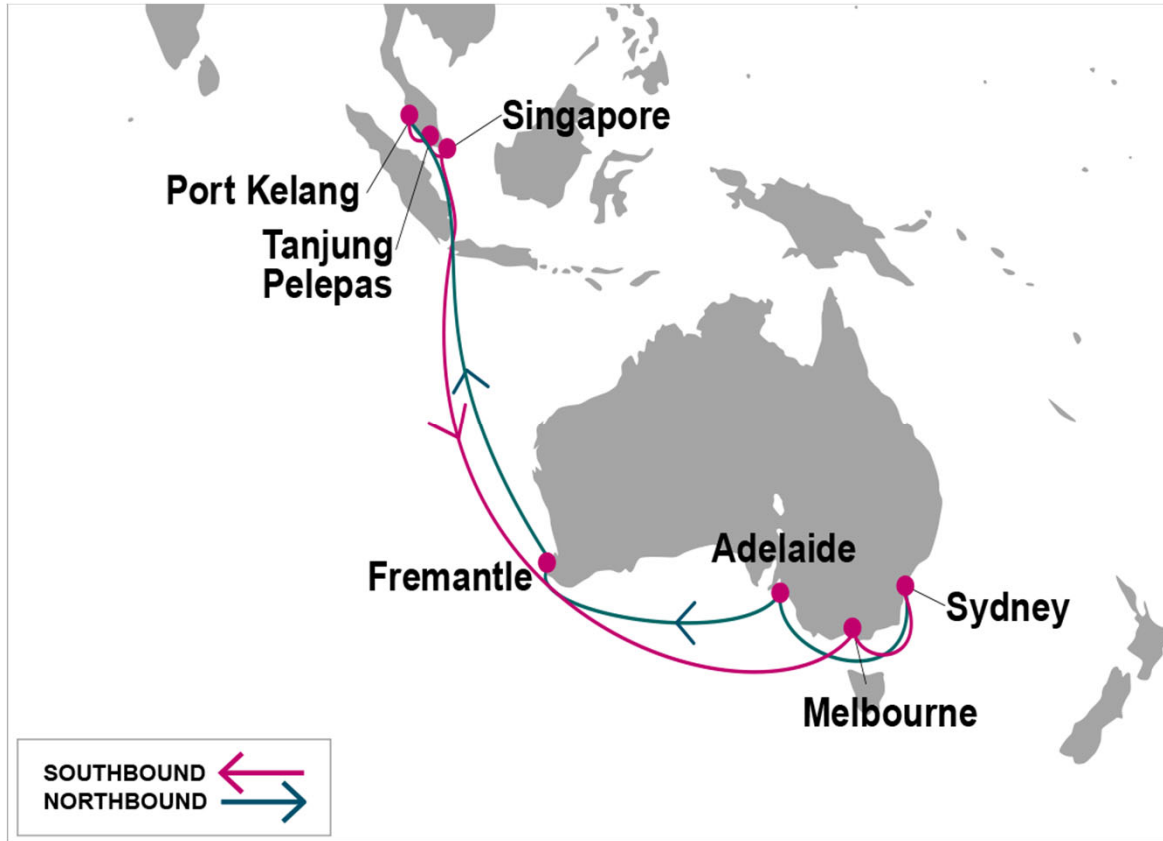

For more information, please click [here](#)

PORT ROTATION

(Terminals are subject to change)

| ORIGIN | ETA/ETD | TERMINAL |
|-------------------------|-----------|-----------------------------------|
| Port Kelang | THU/FRI | Westports |
| Tanjung Pelepas | SAT/SUN | Tanjung Pelepas Ports |
| Singapore | MON/THU | PSA (Port of Singapore Authority) |
| Melbourne | TUE/FRI | Patrick Stevedores (Melbourne) |
| Sydney | SUN/TUE | Patrick Stevedores (Sydney) |
| Adelaide | SUN/TUE | Flinders Ports |
| Fremantle | SUN/TUE | Patrick Stevedores (Fremantle) |
| Port Kelang | THU/FRI | Westports |
| Turnaround days: | 49 | |

KEY TRANSIT TABLE - UNLOCODE PORT NAME & COUNTRY NAME

TPP: Tanjung Pelepas, Malaysia | **PKG:** Port Kelang, Malaysia | **SIN:** Singapore, Singapore | **FRE:** Fremantle, Australia | **ADL:** Adelaide, Australia | **MEL:** Melbourne, Australia | **SYD:** Sydney, Australia | **ADL:** Adelaide, Australia

NOTE: Transit times and port rotation are as of now and subject to change