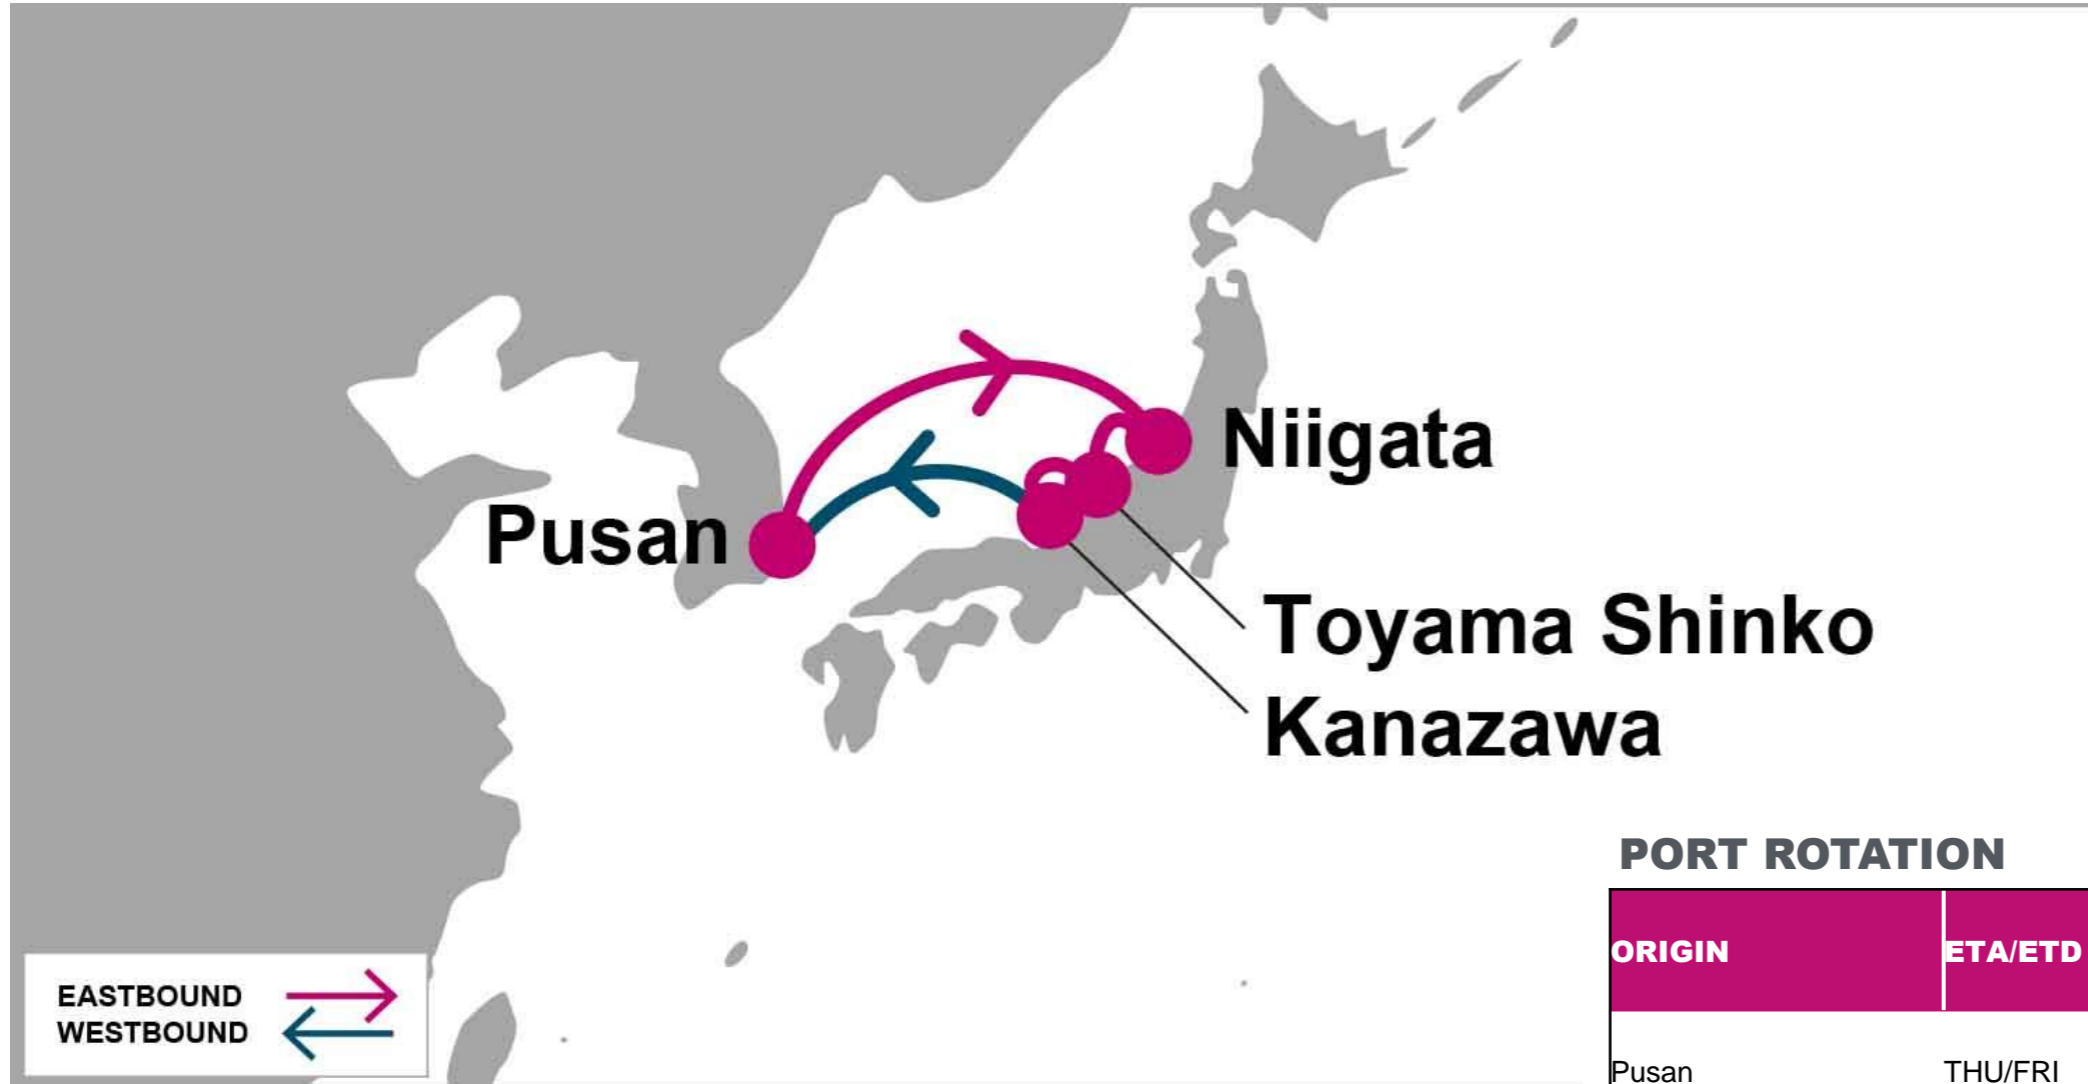

For more information, please click [here](#)

**PORT ROTATION**

(Terminals are subject to change)

ORIGIN	ETA/ETD	TERMINAL
Pusan	THU/FRI	Pusan Newport Company (PNC)
Niigata	SUN/SUN	Niigata Terminal
Toyama Shinko	MON/MON	Toyama Shinko Terminal
Kanazawa	WED/WED	Kanazawa Terminal
Pusan	THU/FRI	Pusan Newport Company (PNC)
<b>Turnaround days: 7</b>		

E/B	KIJ	TOS	KNZ	W/B	PUS
PUS	2	3	4	KIJ	3
				TOS	2
				KNZ	1

**KEY TRANSIT TABLE** - UNLOCODE PORT NAME & COUNTRY NAME

**PUS:** Pusan, South Korea | **KIJ:** Niigata, Japan | **TOS:** Toyama Shinko, Japan | **KNZ:** Kanazawa, Japan

NOTE: Transit times and port rotation are as of now and subject to change