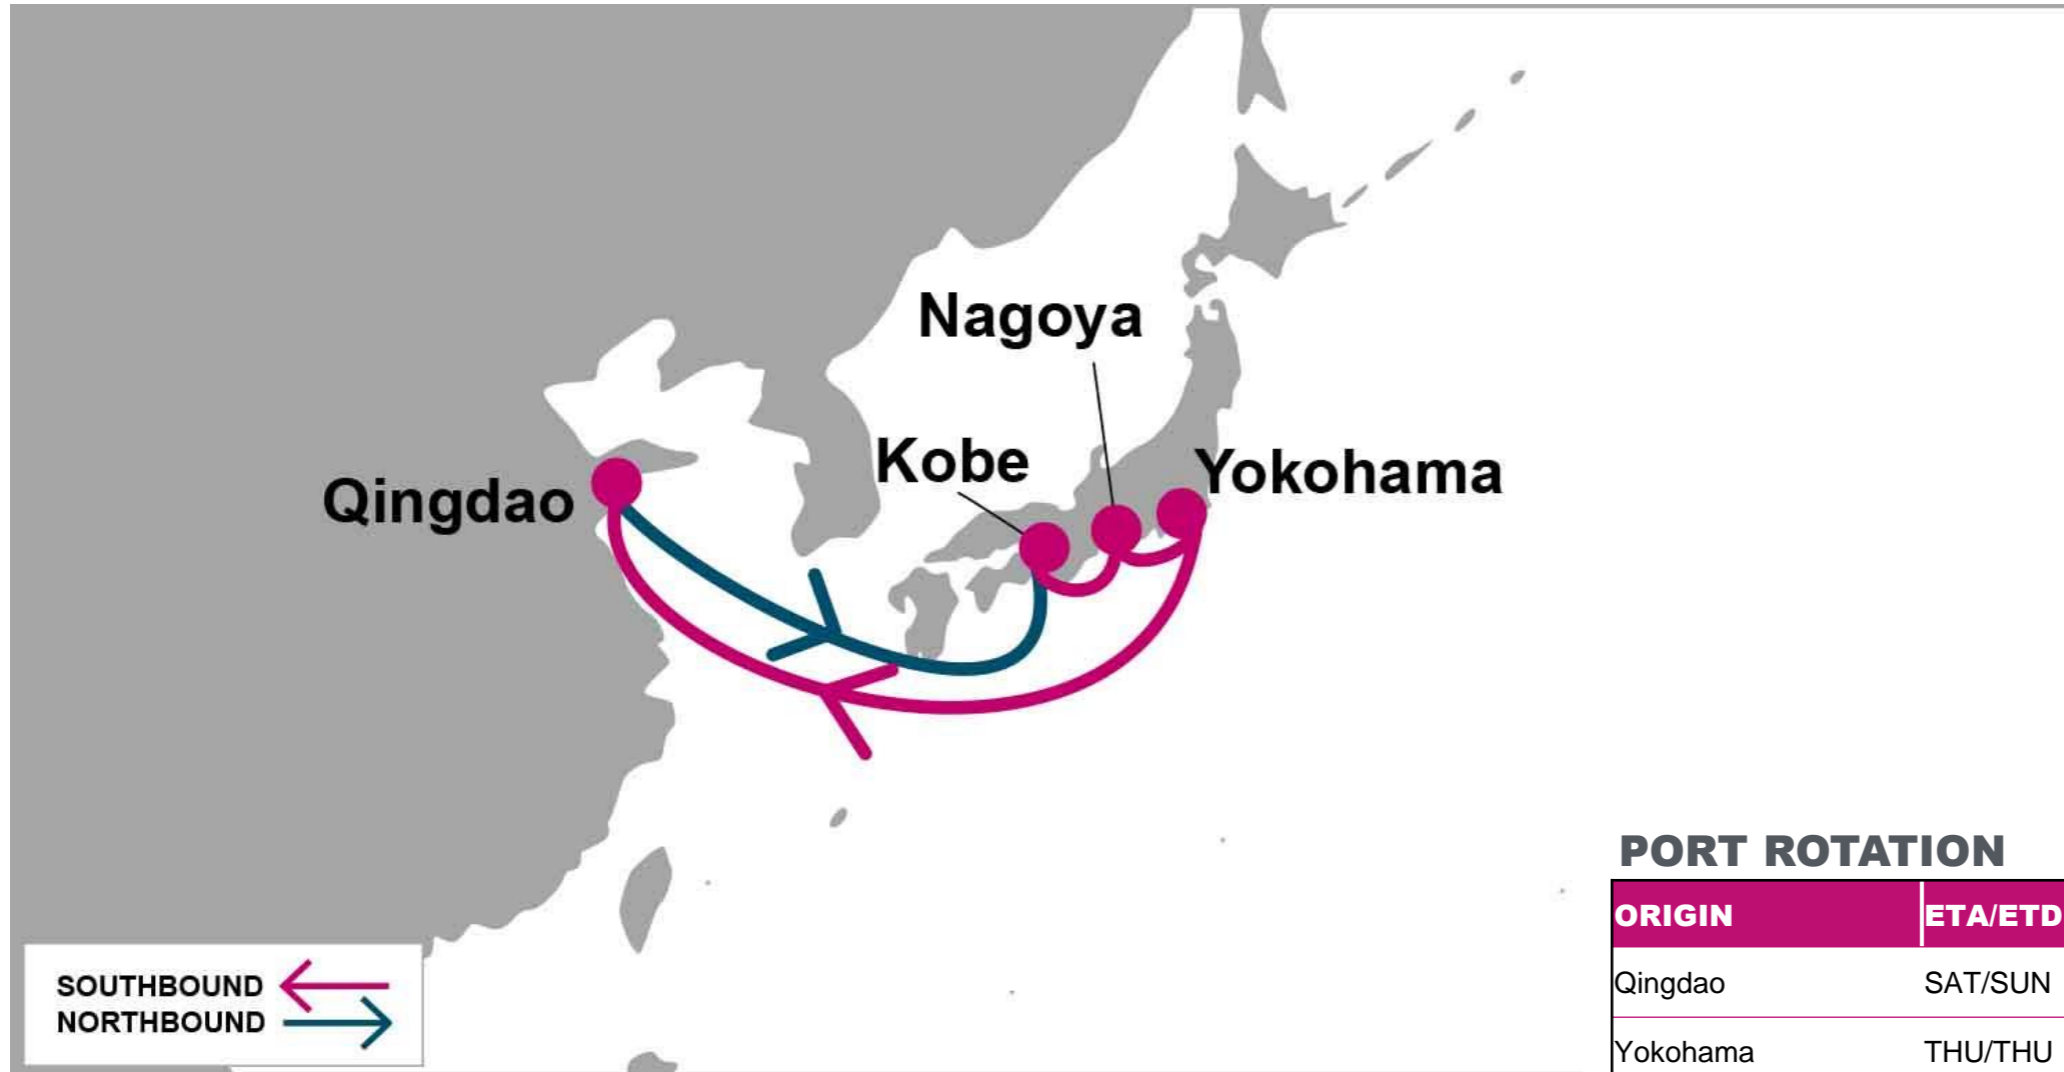

For more information, please click [here](#)

**PORT ROTATION**

(Terminals are subject to change)

ORIGIN	ETA/ETD	TERMINAL
Qingdao	SAT/SUN	Qingdao Qianwan Container Terminal (QQCT)
Yokohama	THU/THU	Minami Honmoku MC-1 2 3 4
Nagoya	FRI/FRI	Tobishima Container Barth (TCB)
Kobe	SAT/SAT	Rokko RC-4/5
Qingdao	SAT/SUN	Qingdao Qianwan Container Terminal (QQCT)
<b>Turnaround days: 7</b>		

N/B	YOK	NGO	UKB
TAO	4	5	6

**KEY TRANSIT TABLE** - UNLOCODE PORT NAME & COUNTRY NAME

**TAO:** Qingdao, China | **YOK:** Yokohama, Japan | **NGO:** Nagoya, Japan | **UKB:** Kobe, Japan

NOTE: Transit times and port rotation are as of now and subject to change