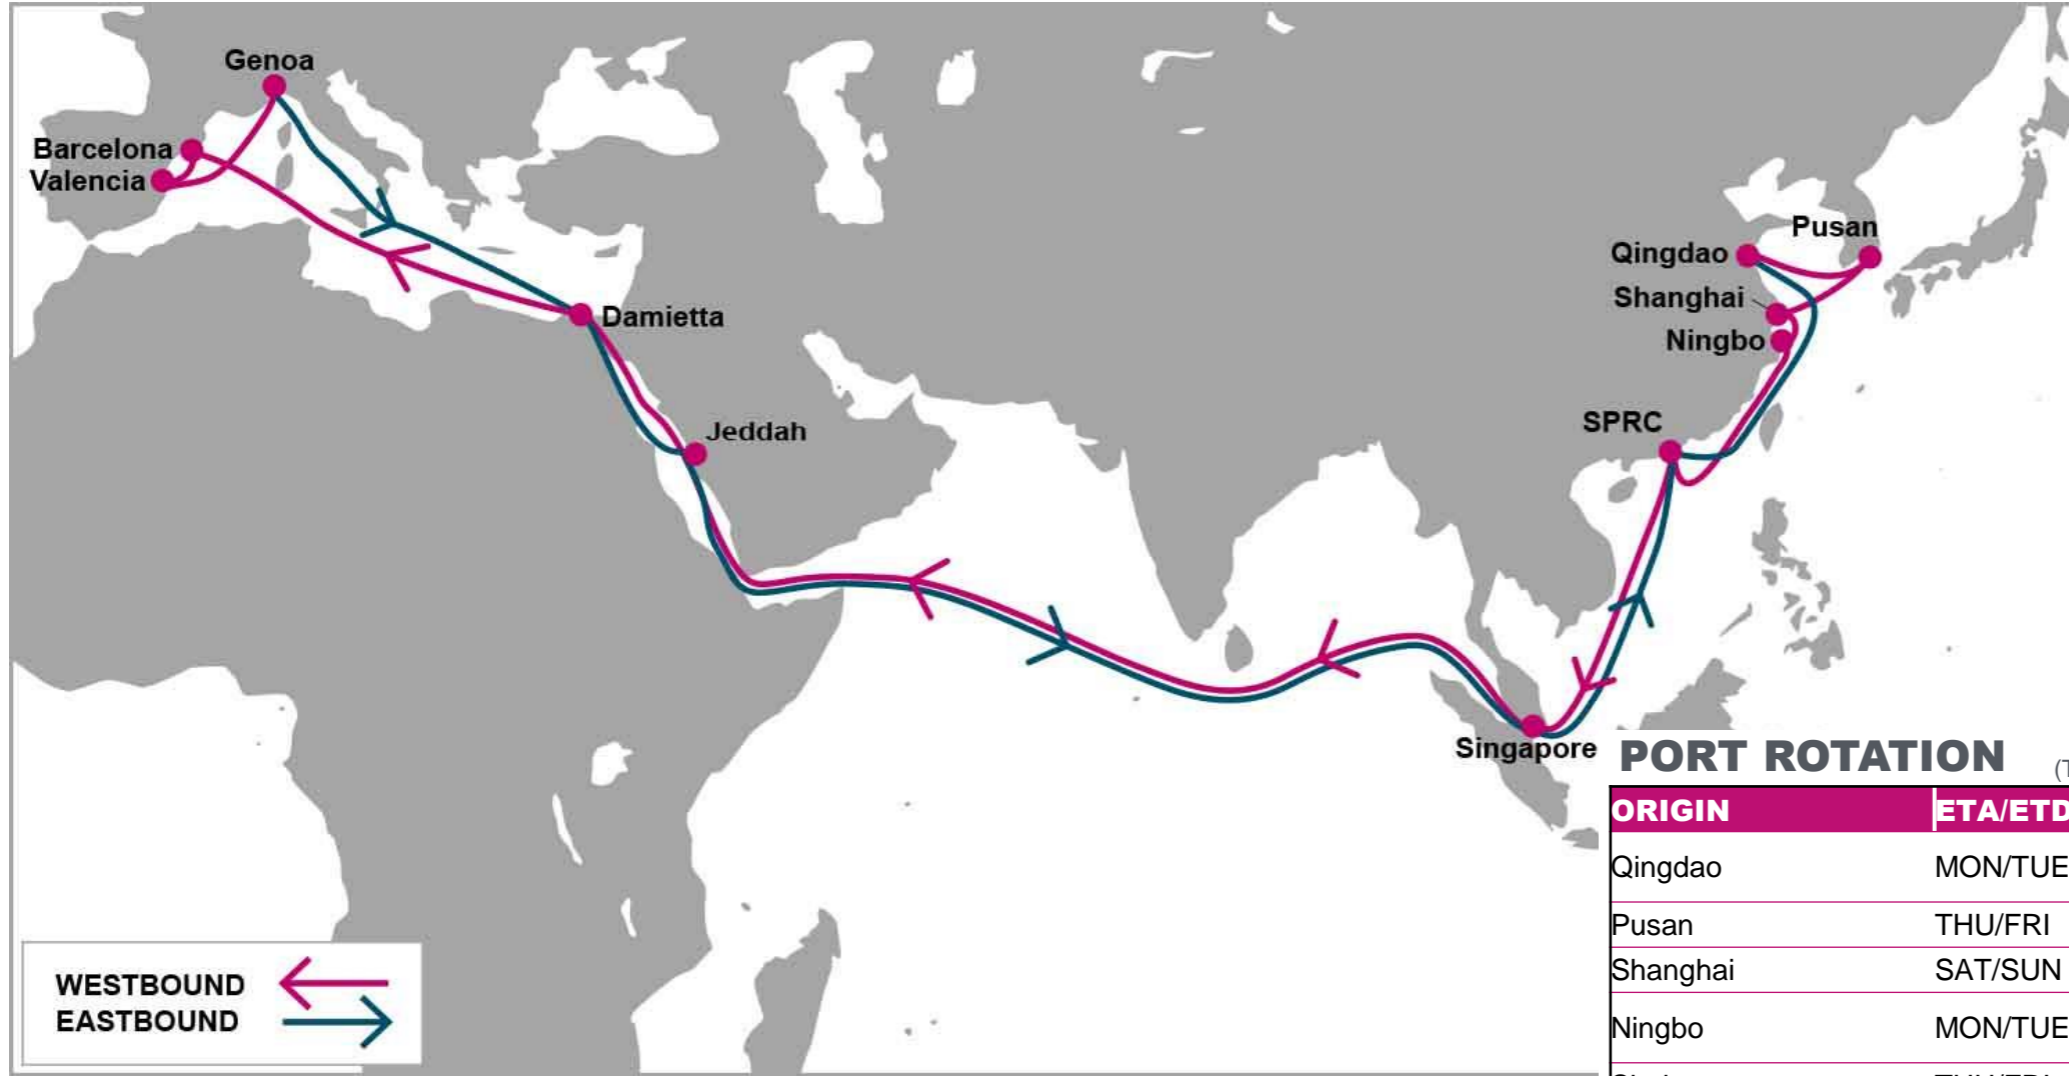

For more information, please click [here](#)

**PORT ROTATION** (Terminals are tentative and subject to change)

ORIGIN	ETA/ETD	TERMINAL
Qingdao	MON/TUE	Qingdao Qianwan Container Terminal (QQCT)
Pusan	THU/FRI	TBN
Shanghai	SAT/SUN	SIPG Yangshan Phase IV (SIPGSD)
Ningbo	MON/TUE	Ningbo Port Beilun Second Container Terminal (NBSCT)
Shekou	THU/FRI	Mawan Container Terminal (MCT)
Singapore	WED/THU	PSA Singapore
Jeddah	TUE/TUE	DP World Jeddah
Damietta	SAT/SUN	Damietta Container Terminal
Barcelona	THU/SAT	APM Terminals Barcelona
Valencia	SUN/TUE	APM Terminals Valencia
Genoa	WED/FRI	South European Container Hub (SECH)
Damietta	WED/THU	Damietta Container Terminal
Jeddah	SUN/MON	DP World Jeddah
Singapore	SAT/SUN	PSA Singapore
Hong Kong	THU/THU	Hong Kong Seaport Alliance (HKSPA)
Qingdao	MON/TUE	Qingdao Qianwan Container Terminal (QQCT)
<b>Turnaround days:</b>		<b>77</b>

W/B	JED	DAM	BCN	VLC	GOA	E/B	JED	SIN	HKG	TAO	PUS	SHA	NGB	SHK
TAO	28	32	37	40	43	BCN	15	28	33	37	40	42	44	47
PUS	25	29	34	37	40	VLC	12	25	30	34	37	39	41	44
SHA	23	27	32	35	38	GOA	9	22	27	31	34	36	38	41
NGB	21	25	30	33	36	DAM	3	16	21	25	28	30	32	45
SHK	18	22	27	30	33									
SIN	12	16	21	24	27									

**KEY TRANSIT TABLE - UNLOCODE PORT NAME & COUNTRY NAME**

TAO: Qingdao, China | PUS: Pusan, South Korea | SHA: Shanghai, China | NGB: Ningbo, China | SHK: Shekou, China | SIN: Singapore, Singapore | JED: Jeddah, Saudi Arabia | DAM: Damietta, Egypt | GOA: Genoa, Italy | BCN: Barcelona, Spain | VLC: Valencia, Spain | HKG: Hong Kong, China

NOTE: Transit times and port rotation are tentative as of now and subject to change