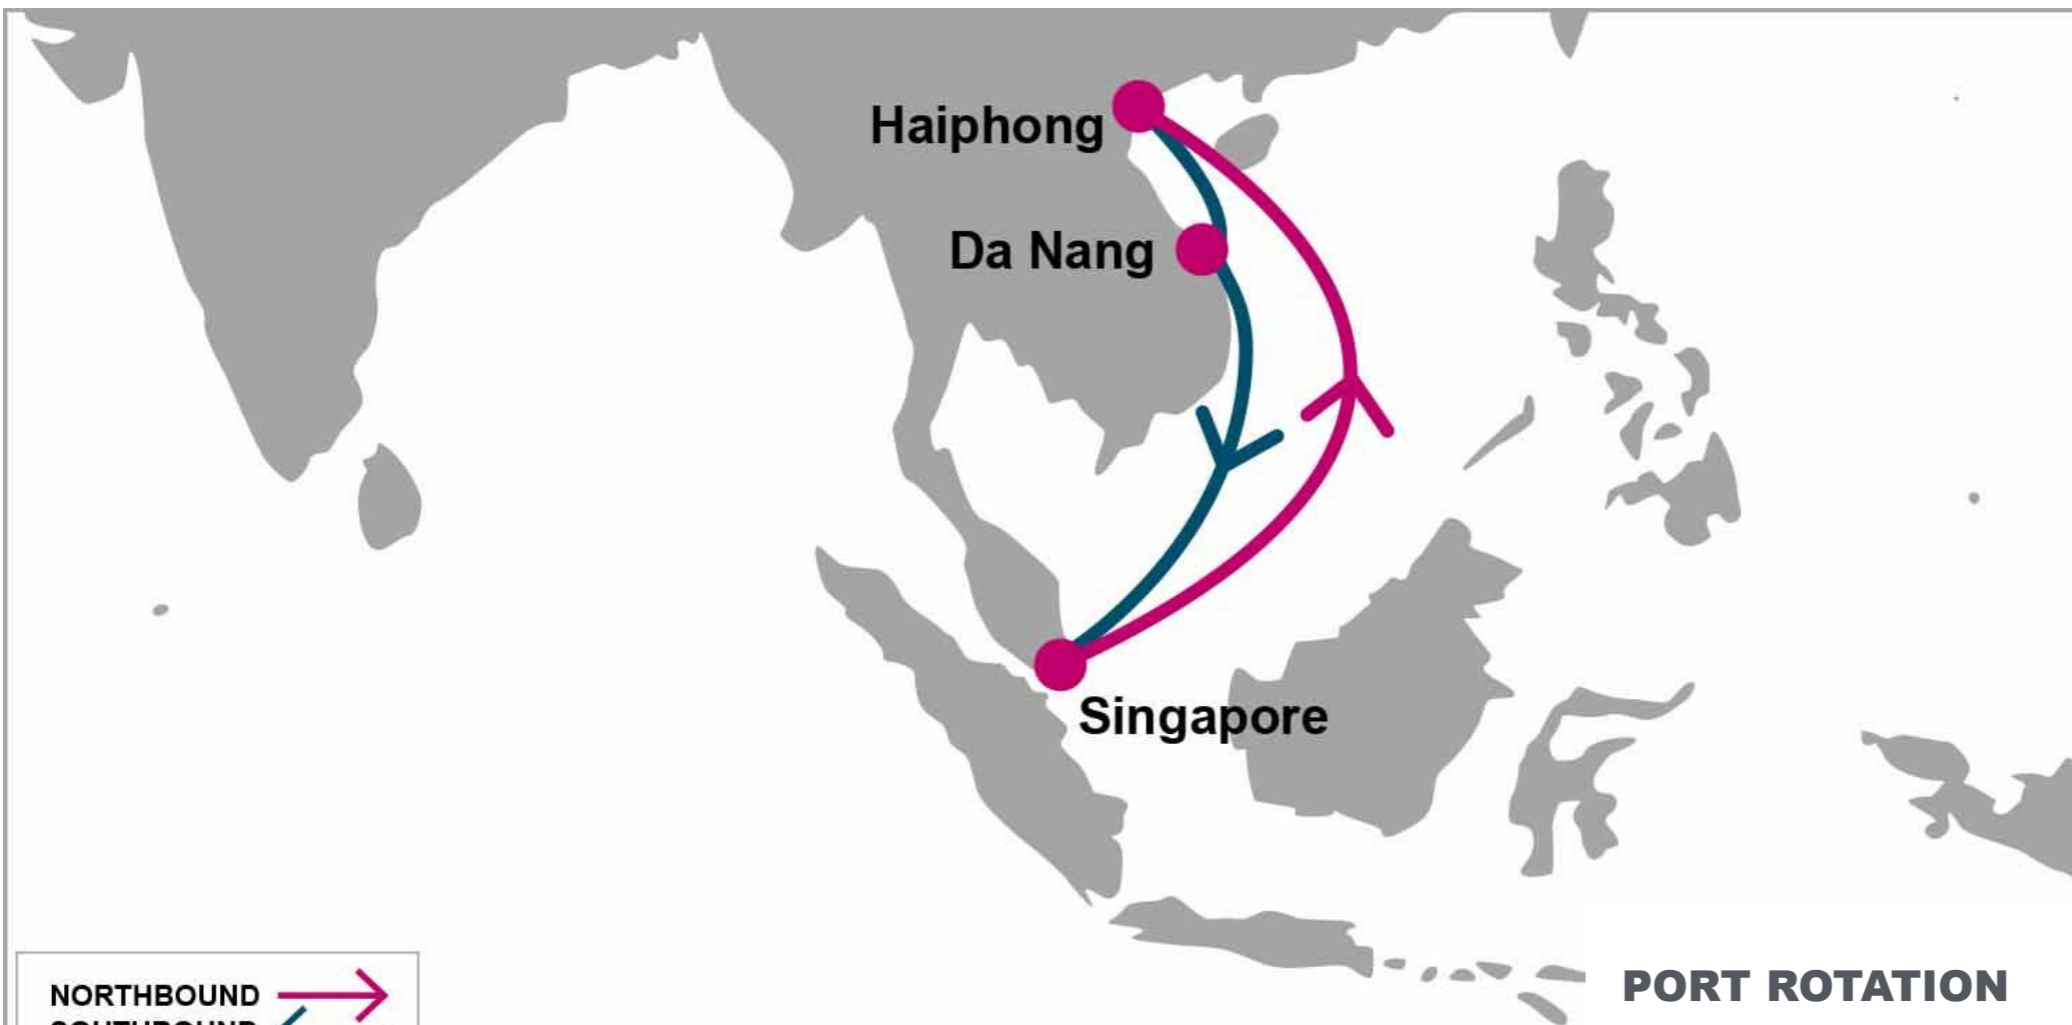

For more information, please click [here](#)

**PORT ROTATION**

(Terminals are subject to change)

N/B	HPH	S/B	DAD	SIN
SIN	6	HPH	1	6
		DAD		5

ORIGIN	ETA/ETD	TERMINAL
Singapore	FRI/SAT	PSA Singapore
Haiphong	FRI/SAT	Tan Vu Terminal
Da Nang	SUN/SUN	Tien Sa
Singapore	FRI/SAT	PSA Singapore
<b>Turnaround days: 14</b>		

**KEY TRANSIT TABLE** - UNLOCODE PORT NAME & COUNTRY NAME

**SIN:** Singapore, Singapore | **HPH:** Haiphong, Vietnam | **DAD:** Da Nang, Vietnam