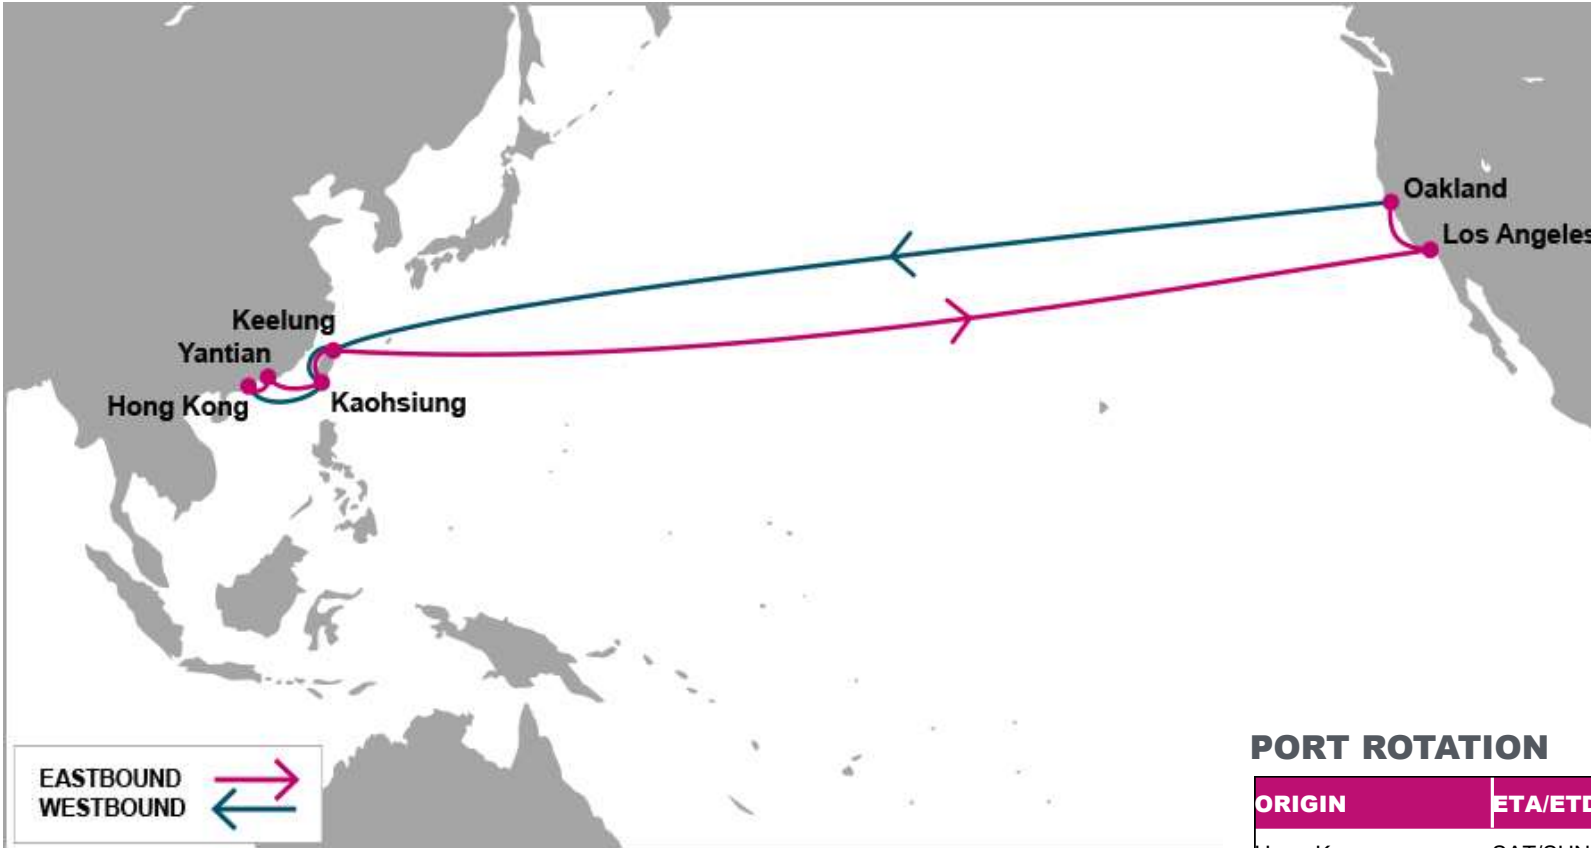

For more information, please click [here](#)

TPEB	LAX	OAK	TPWB	KEL	KHH	HKG	YTN
HKG	15	19	LAX	18	20	23	24
YTN	14	18	OAK	16	18	21	22
KHH	13	17					
KEL	12	16					

**PORT ROTATION**

(Terminals are subject to change)

ORIGIN	ETA/ETD	TERMINAL
Hong Kong	SAT/SUN	Hongkong International Terminal
Yantian	SUN/MON	Yantian International Container Terminal (YICT)
Kaohsiung	TUE/TUE	Kao Ming Container Terminal (KMCT)
Keelung	WED/WED	Keelung West Bank (WBCT)/Wharfs W19-W21
Los Angeles	MON/THU	West Basin Container Terminal
Oakland	FRI/SAT	TraPac Container Terminal
Keelung	MON/MON	CCTC Keelung West Bank (WBCT)/Wharfs W19-W21
Kaohsiung	WED/WED	Kao Ming Container Terminal (KMCT)
Hong Kong	SAT/SUN	Hongkong International Terminal
<b>Turnaround days: 42</b>		

KEY TRANSIT TABLE - UNLOCODE PORT NAME & COUNTRY NAME

HKG: Hong Kong, China | YTN: Yantian, China | KHH: Kaohsiung, Taiwan | KEL: Keelung, Taiwan | LAX: Los Angeles, USA | OAK: Oakland, USA

NOTE: Transit times and port rotation are as of now and subject to change