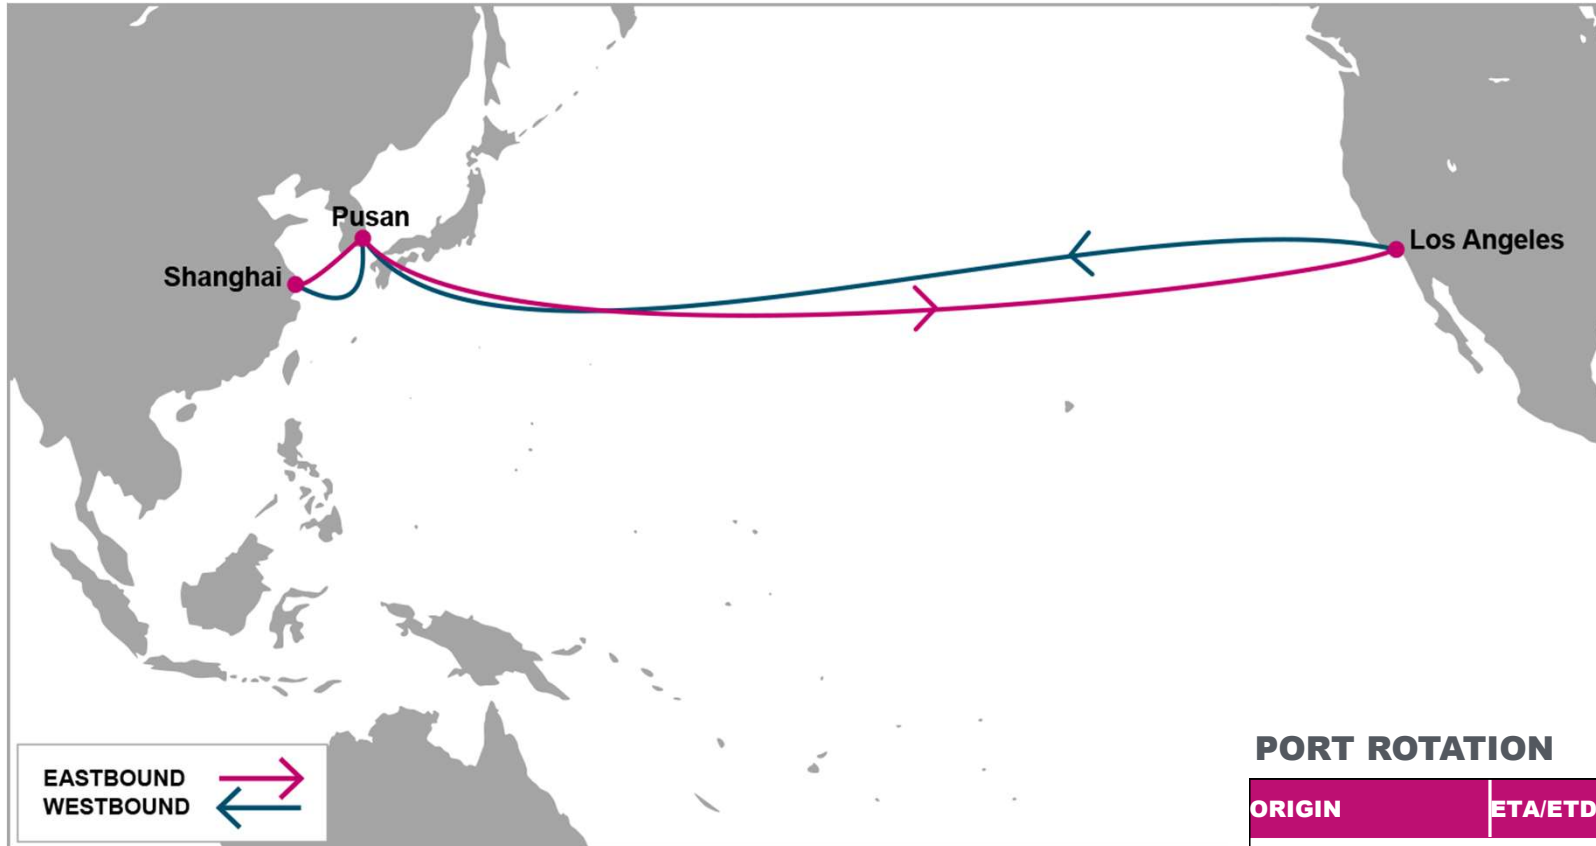

For more information, please click [here](#)

TPEB	LAX	TPWB	PUS	SHA
SHA	14	LAX	17	20
PUS	11			

**PORT ROTATION**

(Terminals are subject to change)

ORIGIN	ETA/ETD	TERMINAL
Shanghai	SUN/TUE	Wai Gao Qiao Phase 2 (SIPG Zhendong Container terminal Branch)
Pusan	WED/FRI	Pusan New Port Company
Los Angeles	TUE/MON	Trapac
Pusan	THU/FRI	Pusan New Port Company
Shanghai	SUN/TUE	Wai Gao Qiao Phase 2 (SIPG Zhendong Container terminal Branch)
<b>Turnaround days: 42</b>		

**KEY TRANSIT TABLE** - UNLOCODE PORT NAME & COUNTRY NAME

**SHA:** Shanghai, China | **PUS:** Pusan, South Korea | **LAX:** Los Angeles, USA

NOTE: Transit times and port rotation are as of now and subject to change