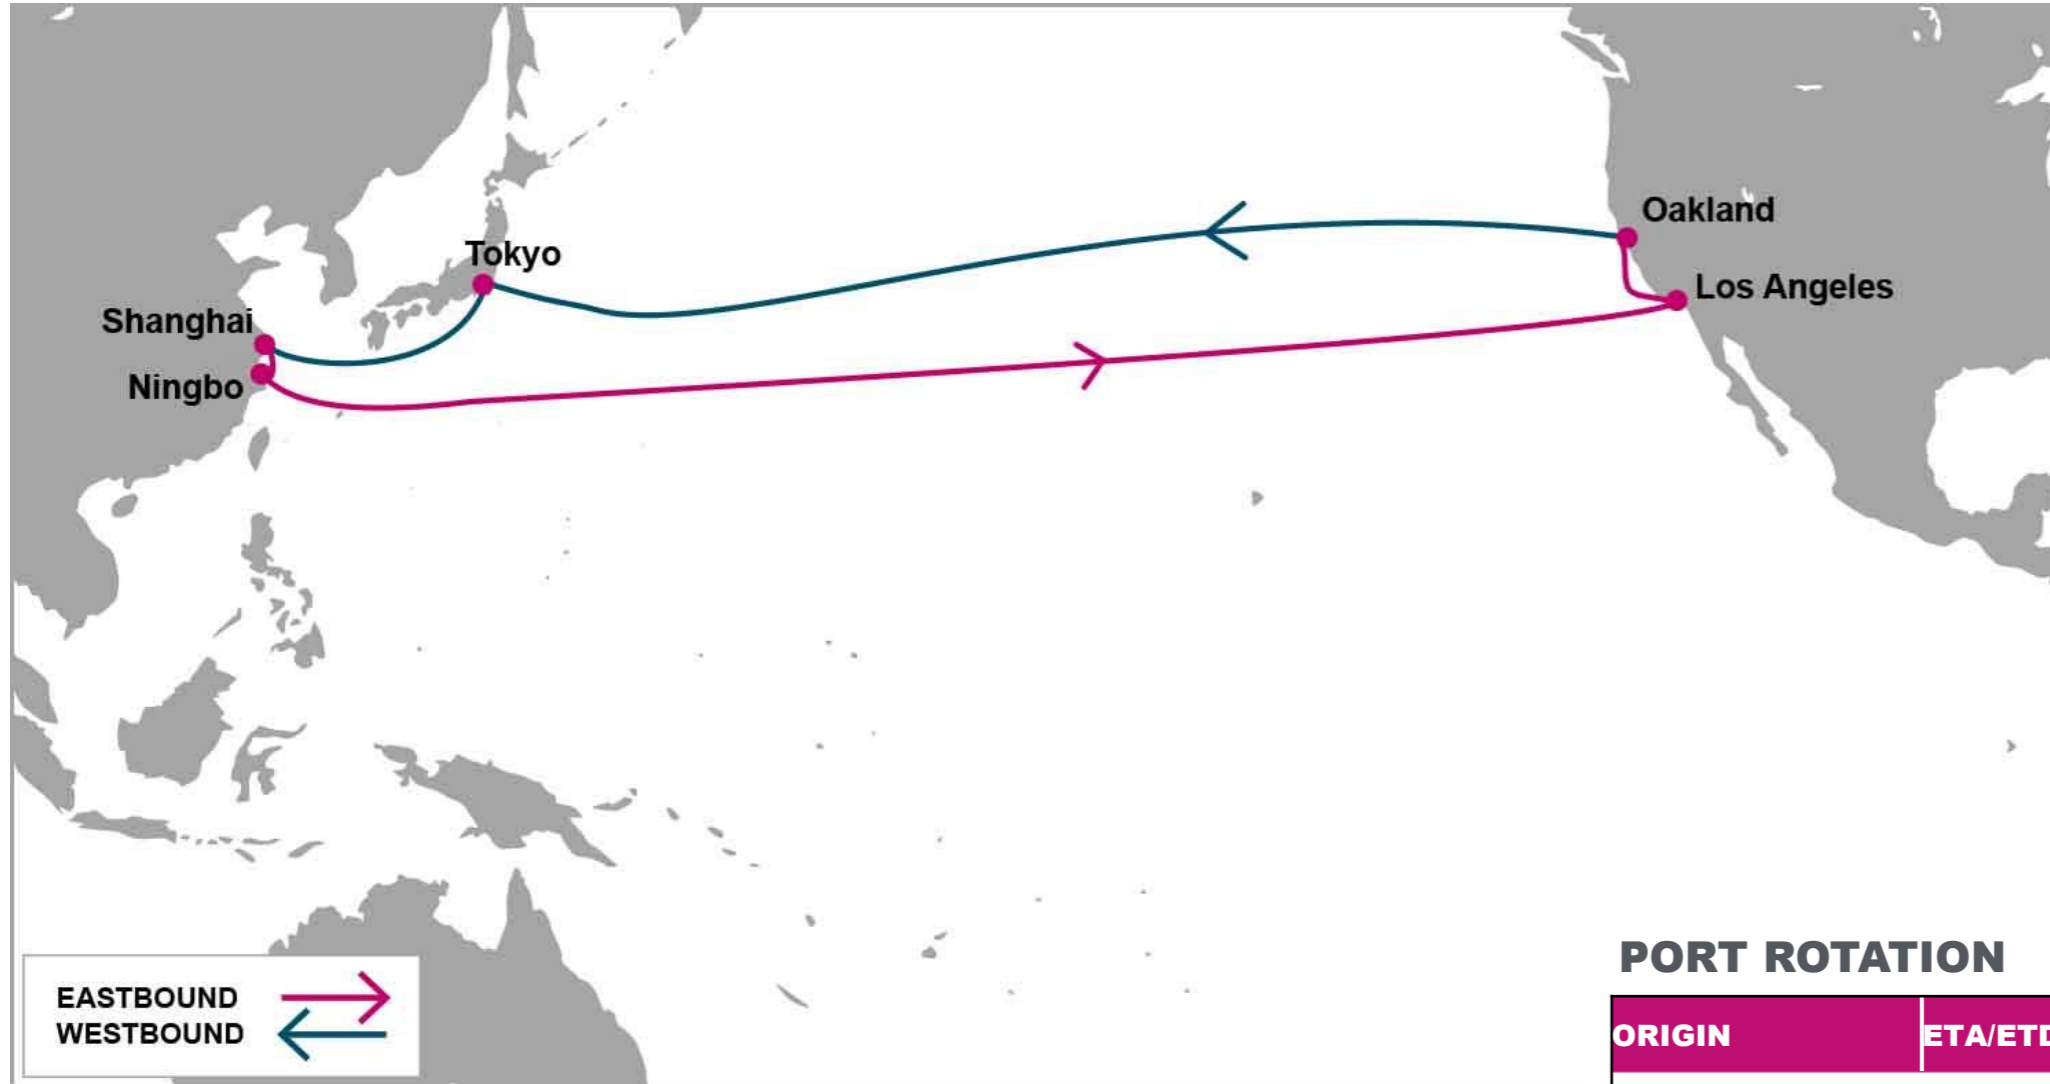

For more information, please click [here](#)

TPEB	LAX	OAK	TPWB	TYO	SHA	NGB
SHA	15	22	LAX	15	20	22
NGB	13	20	OAK	12	17	19

PORT ROTATION

(Terminals are subject to change)

ORIGIN	ETA/ETD	TERMINAL
Shanghai	SUN/TUE	SIPG Waigaoqiao Phase II/III
Ningbo	TUE/THU	Ningbo Port Beilun Third Container Terminal (NBCT)
Los Angeles	WED/MON	Yusen Terminal International (YTI)
Oakland	WED/THU	Trapac
Tokyo	TUE/TUE	To Be Advised
Shanghai	SUN/TUE	SIPG Waigaoqiao Phase II/III
Turnaround days: 42		

KEY TRANSIT TABLE - UNLOCODE PORT NAME & COUNTRY NAME

SHA: Shanghai, China | NGB: Ningbo, China | TYO: Tokyo, Japan | LAX: Los Angeles, USA | OAK: Oakland, USA

NOTE: Transit times and port rotation are as of now and subject to change