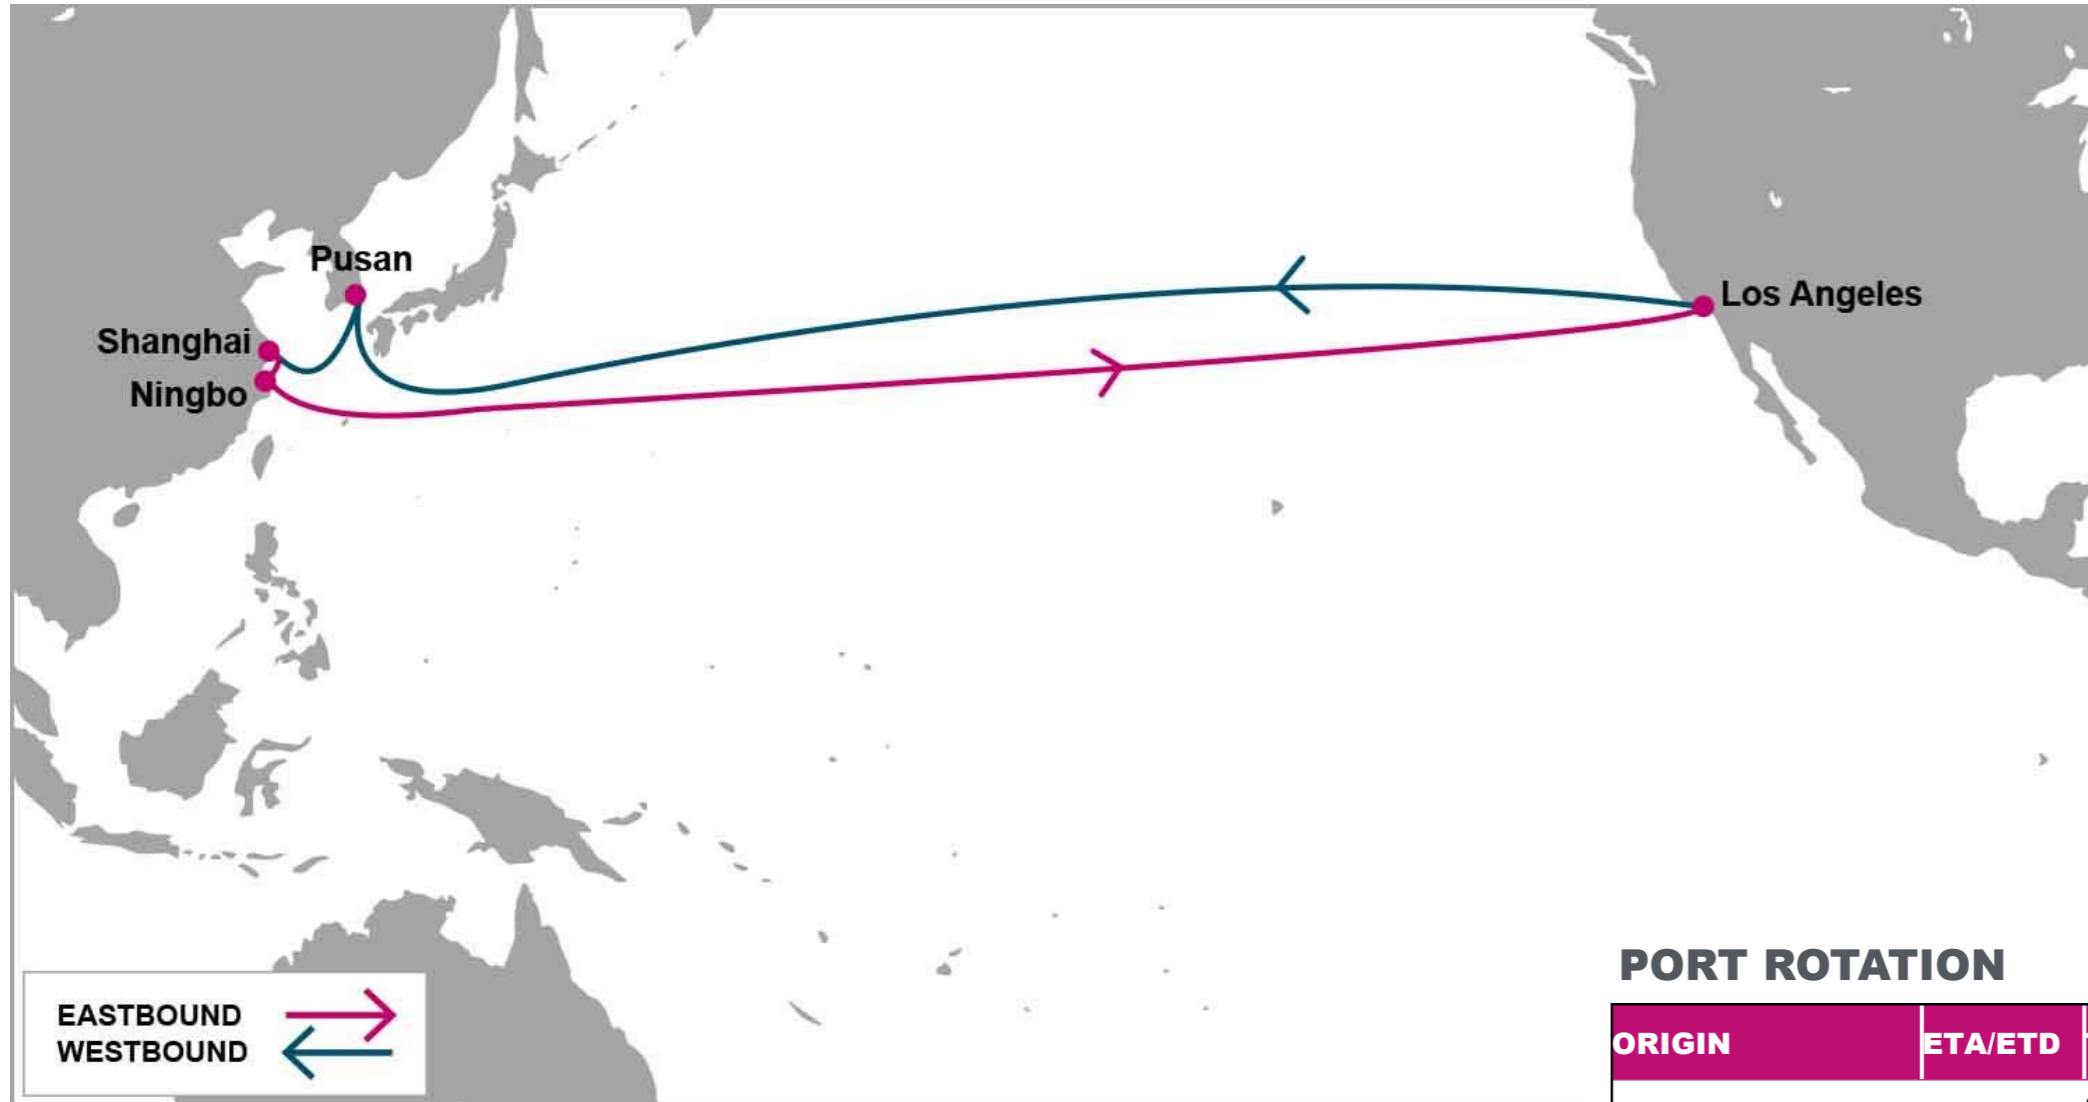

For more information, please click [here](#)

TPEB	LAX	TPWB	PUS	SHA	NGB
SHA	14	LAX	18	20	22
NGB	12				
PUS	18				

PORT ROTATION

(Terminals are subject to change)

ORIGIN	ETA/ETD	TERMINAL
Shanghai	THU/SAT	SIPG Waigaoqiao Phase II/III (SIPGZCT)
Ningbo	SAT/MON	Ningbo Port Beilun Second Container Terminal (NBSCT)
Los Angeles	SAT/FRI	West Basin Container Terminal (WBCT)
Pusan	TUE/TUE	Pusan Newport Company (PNC)
Shanghai	THU/SAT	SIPG Waigaoqiao Phase II/III (SIPGZCT)
Turnaround days: 42		

KEY TRANSIT TABLE - UNLOCODE PORT NAME & COUNTRY NAME

SHA: Shanghai, China | **NGB:** Ningbo, China | **PUS:** Pusan, South Korea | **LAX:** Los Angeles, USA

NOTE: Transit times and port rotation are as of now and subject to change