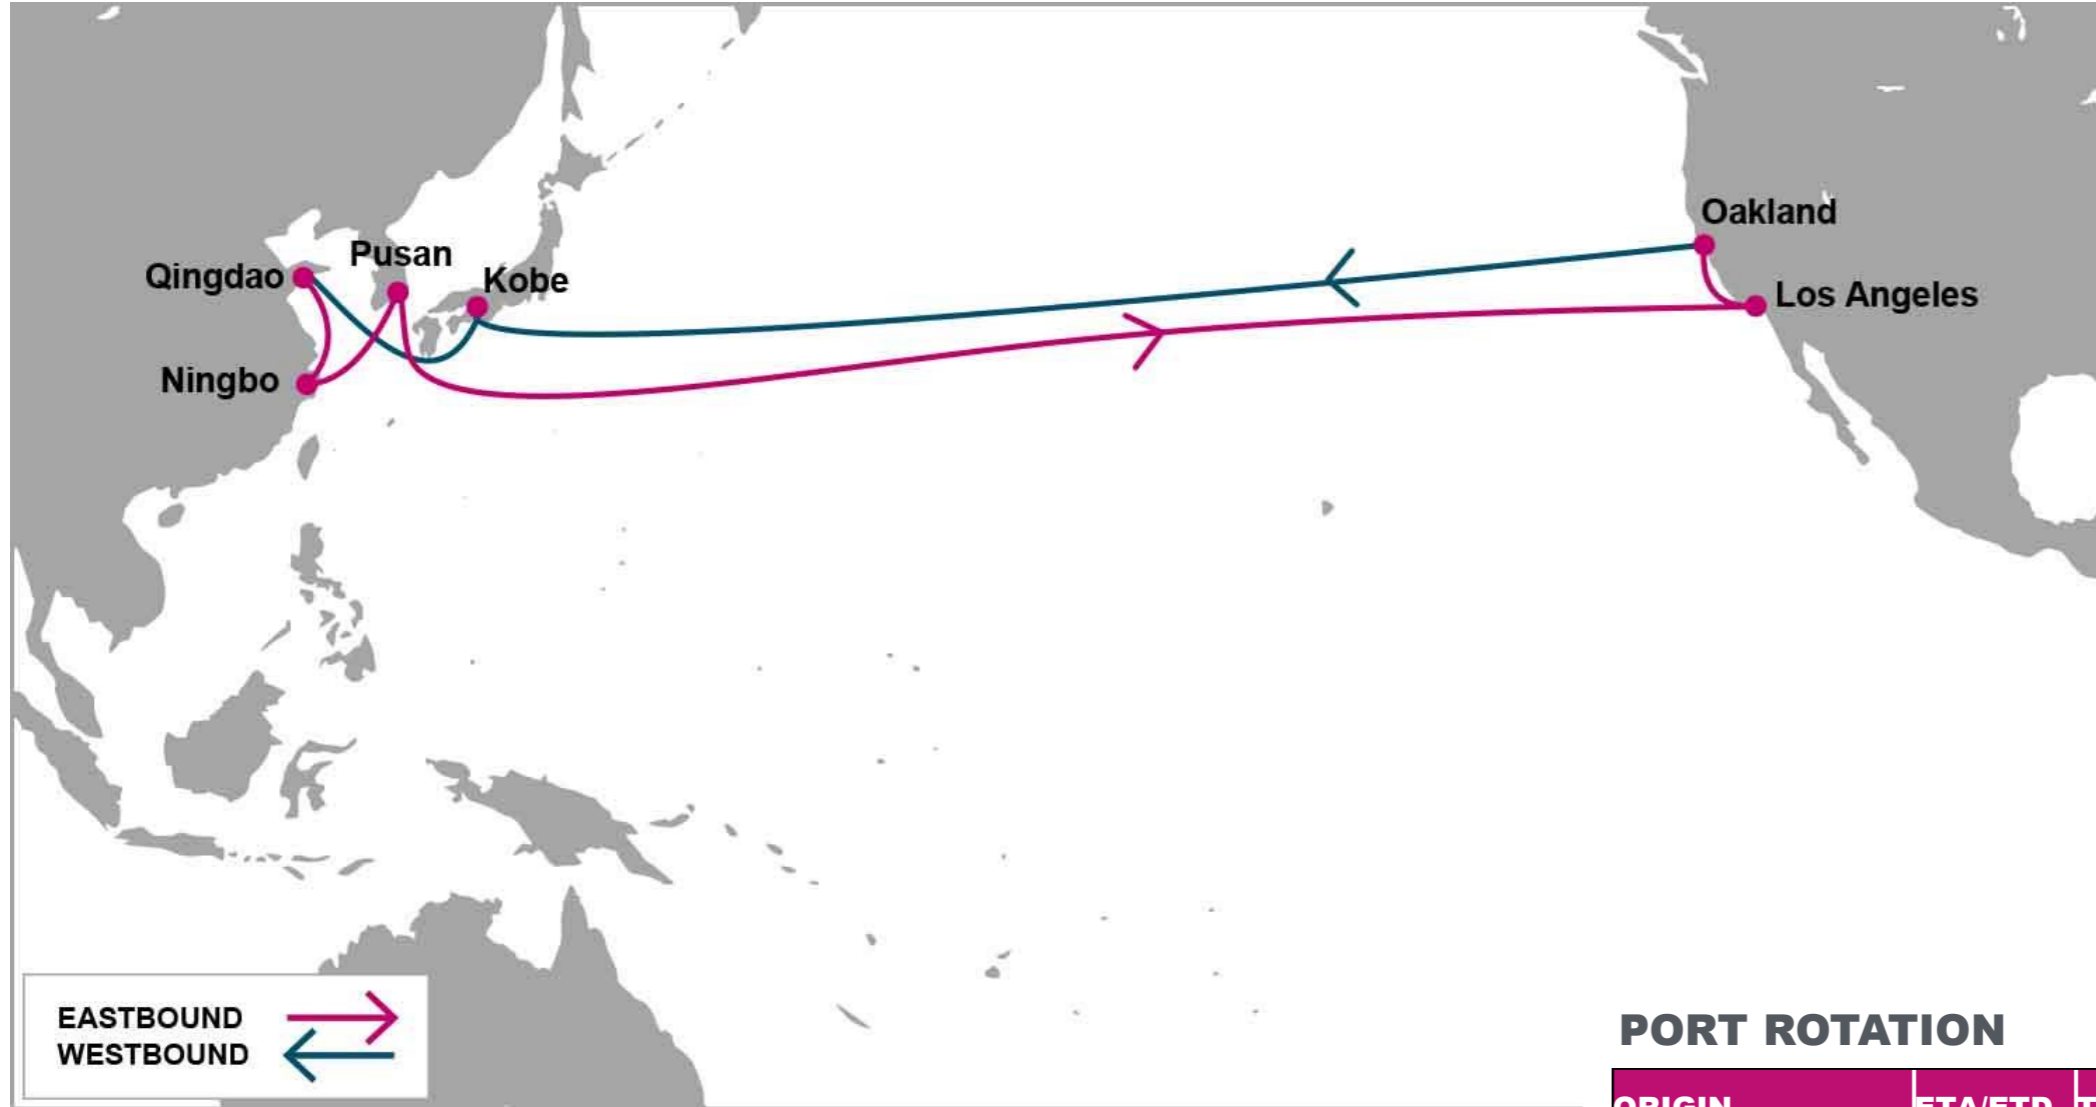

For more information, please click [here](#)

TPEB	LAX	OAK	TPWB	UKB	TAO	NGB	PUS
TAO	18	24	LAX	14	17	20	23
NGB	15	21	OAK	12	15	18	21
PUS	13	19					

PORT ROTATION

(Terminals are subject to change)

ORIGIN	ETA/ETD	TERMINAL
Qingdao	FRI/SUN	Qingdao Qianwan Container Terminal (QQCT)
Ningbo	MON/WED	Ningbo Port Beilun Second Container Terminal (NBSCT)
Pusan	THU/FRI	Pusan Newport Company (PNC)
Los Angeles	THU/TUE	TraPac
Oakland	WED/THU	TraPac
Kobe	TUE/TUE	NYK Container Terminal
Qingdao	FRI/SUN	Qingdao Qianwan Container Terminal (QQCT)
Turnaround days: 42		

KEY TRANSIT TABLE - UNLOCODE PORT NAME & COUNTRY NAME

TAO: Qingdao, China | **NGB:** Ningbo, China | **PUS:** Pusan, South Korea | **UKB:** Kobe, Japan | **LAX:** Los Angeles, USA | **OAK:** Oakland, USA

NOTE: Transit times and port rotation are as of now and subject to change