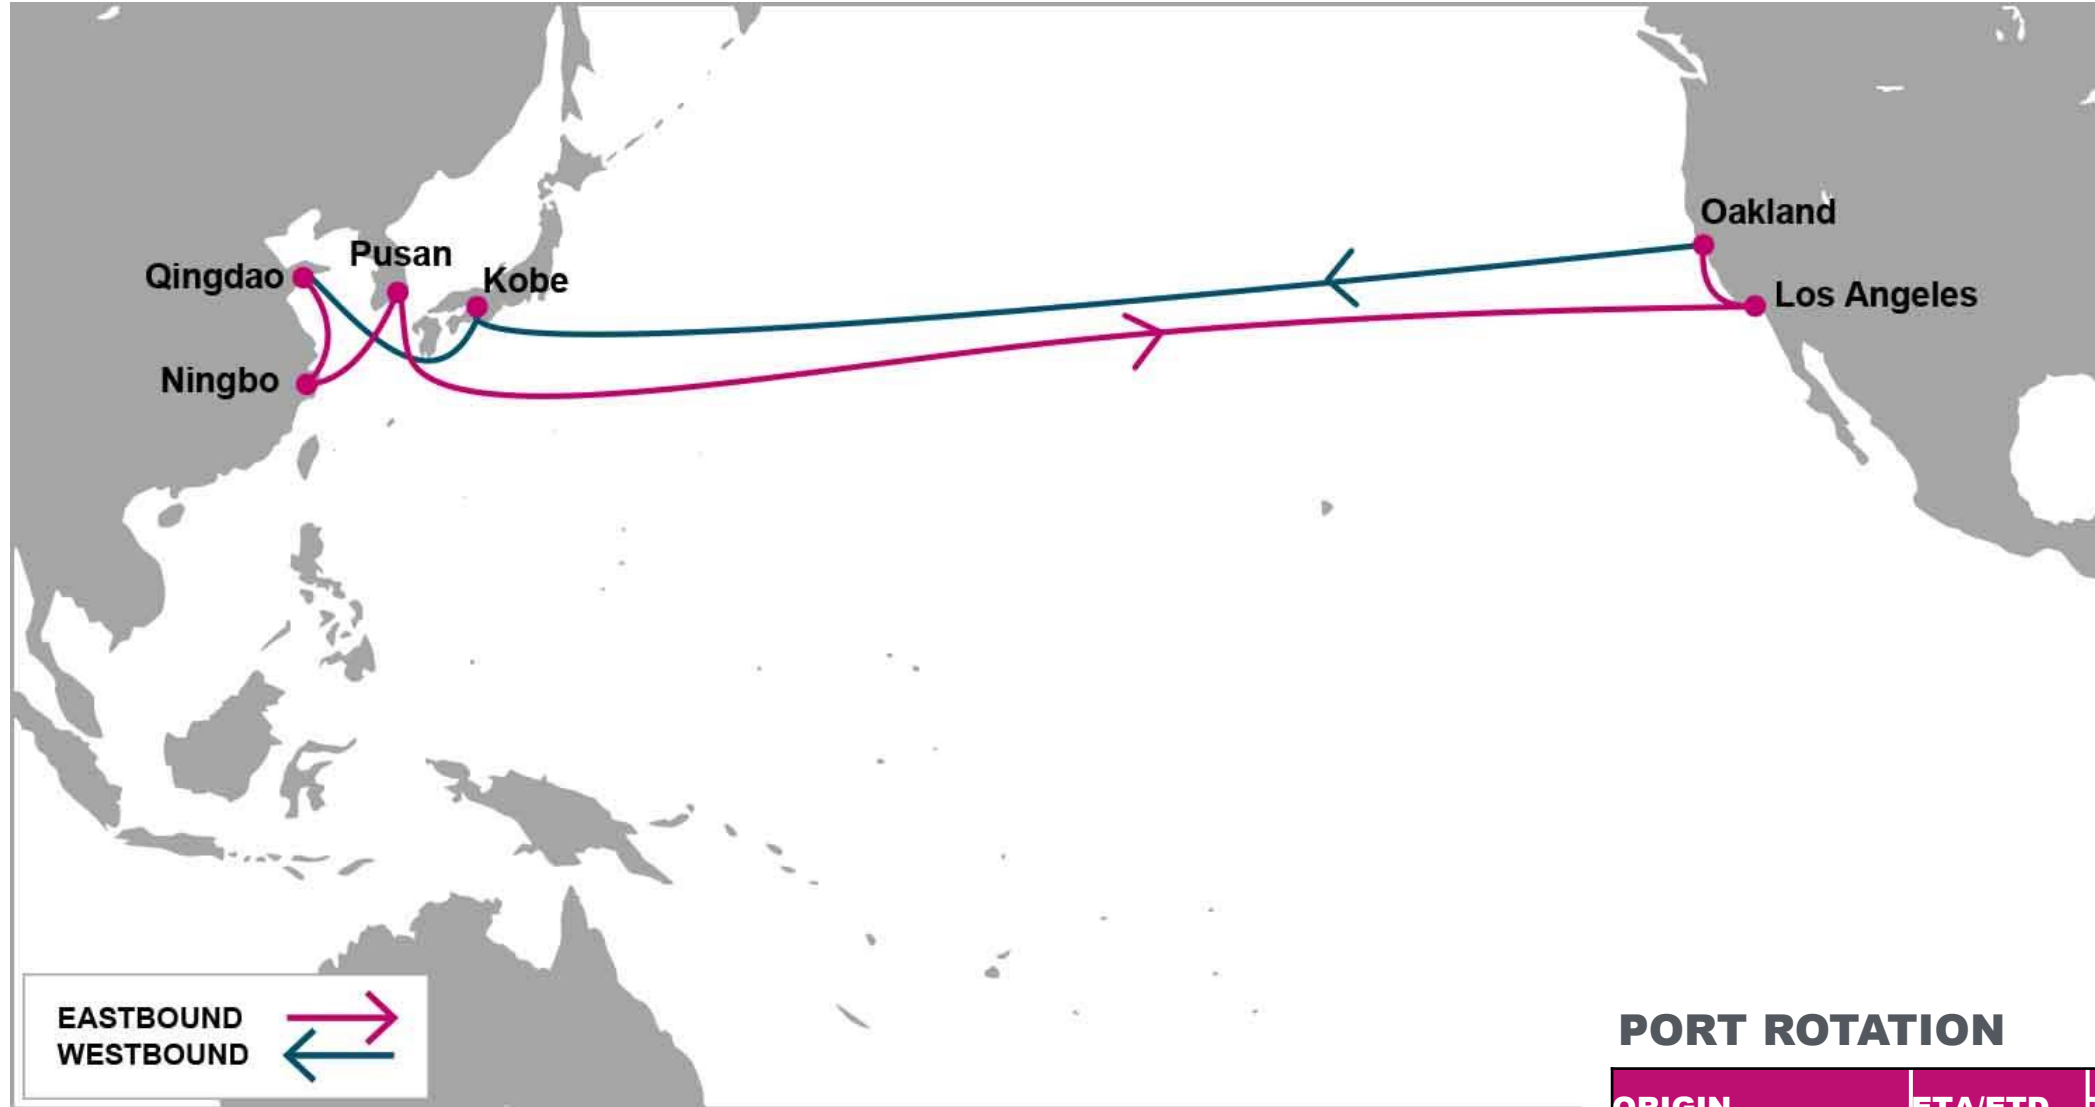

For more information, please click [here](#)

TPEB	LAX	OAK	TPWB	UKB	TAO	NGB	PUS
TAO	17	23	LAX	15	18	21	24
NGB	14	20	OAK	12	15	18	21
PUS	12	18					

PORT ROTATION

(Terminals are subject to change)

ORIGIN	ETA/ETD	TERMINAL
Qingdao	FRI/SUN	Qingdao Qianwan Container Terminal (QQCT)
Ningbo	MON/WED	Ningbo Port Beilun Second Container Terminal (NBSCT)
Pusan	THU/FRI	TBN
Los Angeles	WED/MON	TraPac
Oakland	TUE/THU	TraPac
Kobe	TUE/WED	KICT Port Island (C-15 16 17)
Qingdao	FRI/SUN	Qingdao Qianwan Container Terminal (QQCT)
Turnaround days: 42		

KEY TRANSIT TABLE - UNLOCODE PORT NAME & COUNTRY NAME

TAO: Qingdao, China | **NGB:** Ningbo, China | **PUS:** Pusan, South Korea | **UKB:** Kobe, Japan | **LAX:** Los Angeles, USA | **OAK:** Oakland, USA

NOTE: Transit times and port rotation are as of now and subject to change