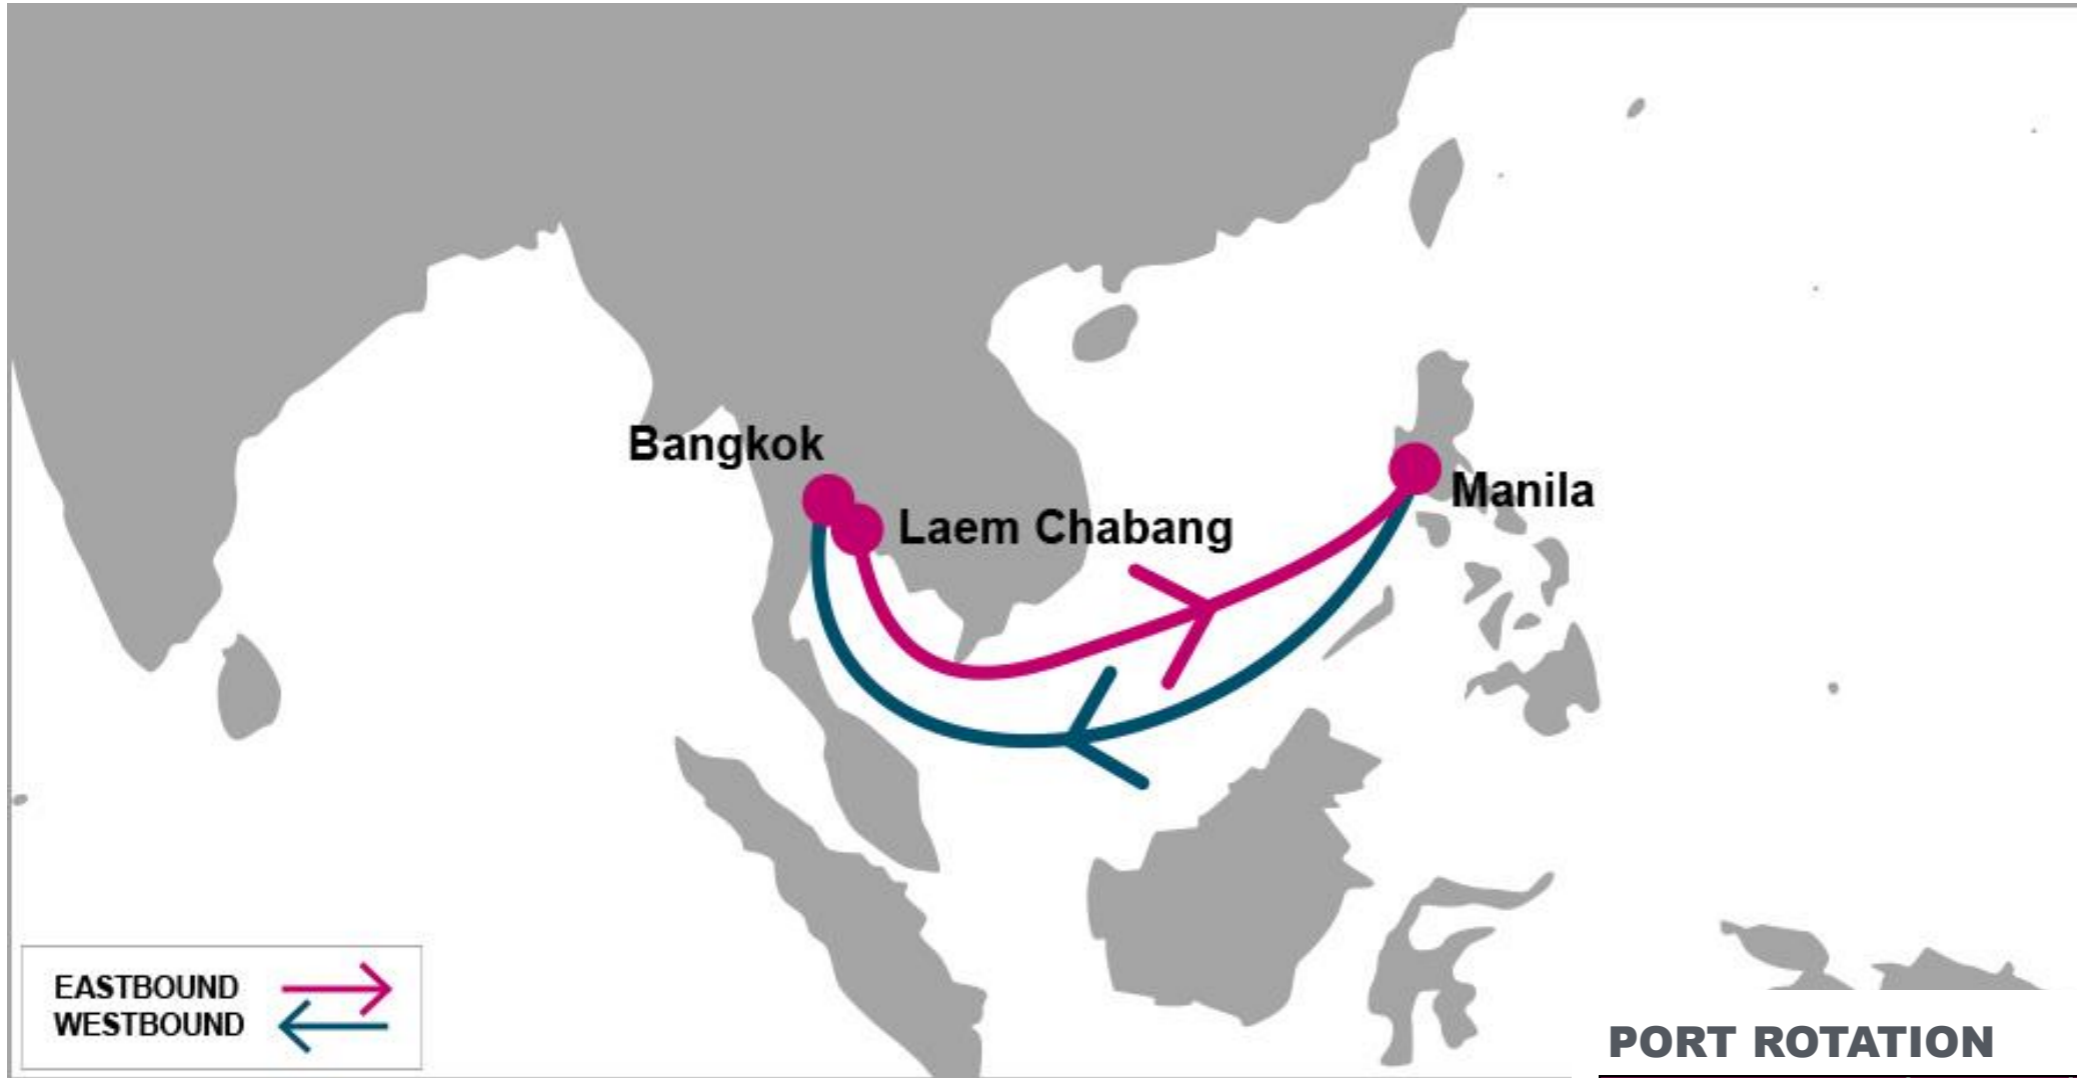

For more information, please click [here](#)

**PORT ROTATION**

(Terminals are subject to change)

ORIGIN	ETA/ETD	TERMINAL
Bangkok	THU/FRI	Thai Prosperity Terminal (TPT)
Laem Chabang	SAT/SAT	Laem Chabang International Terminal (LCIT)
Manila	THU/SAT	Manila International Container Terminal (MICT)
Bangkok	THU/FRI	Thai Prosperity Terminal (TPT)
<b>Turnaround days: 14</b>		

E/B	MNL	W/B	BKK	LCH
BKK	6	MNL	5	7
LCH	5			

**KEY TRANSIT TABLE** - UNLOCODE PORT NAME & COUNTRY NAME

**BKK:** Bangkok, Thailand | **LCH:** Laem Chabang, Thailand | **MNL:** Manila, Philippines

NOTE: Transit times and port rotation are as of now and subject to change