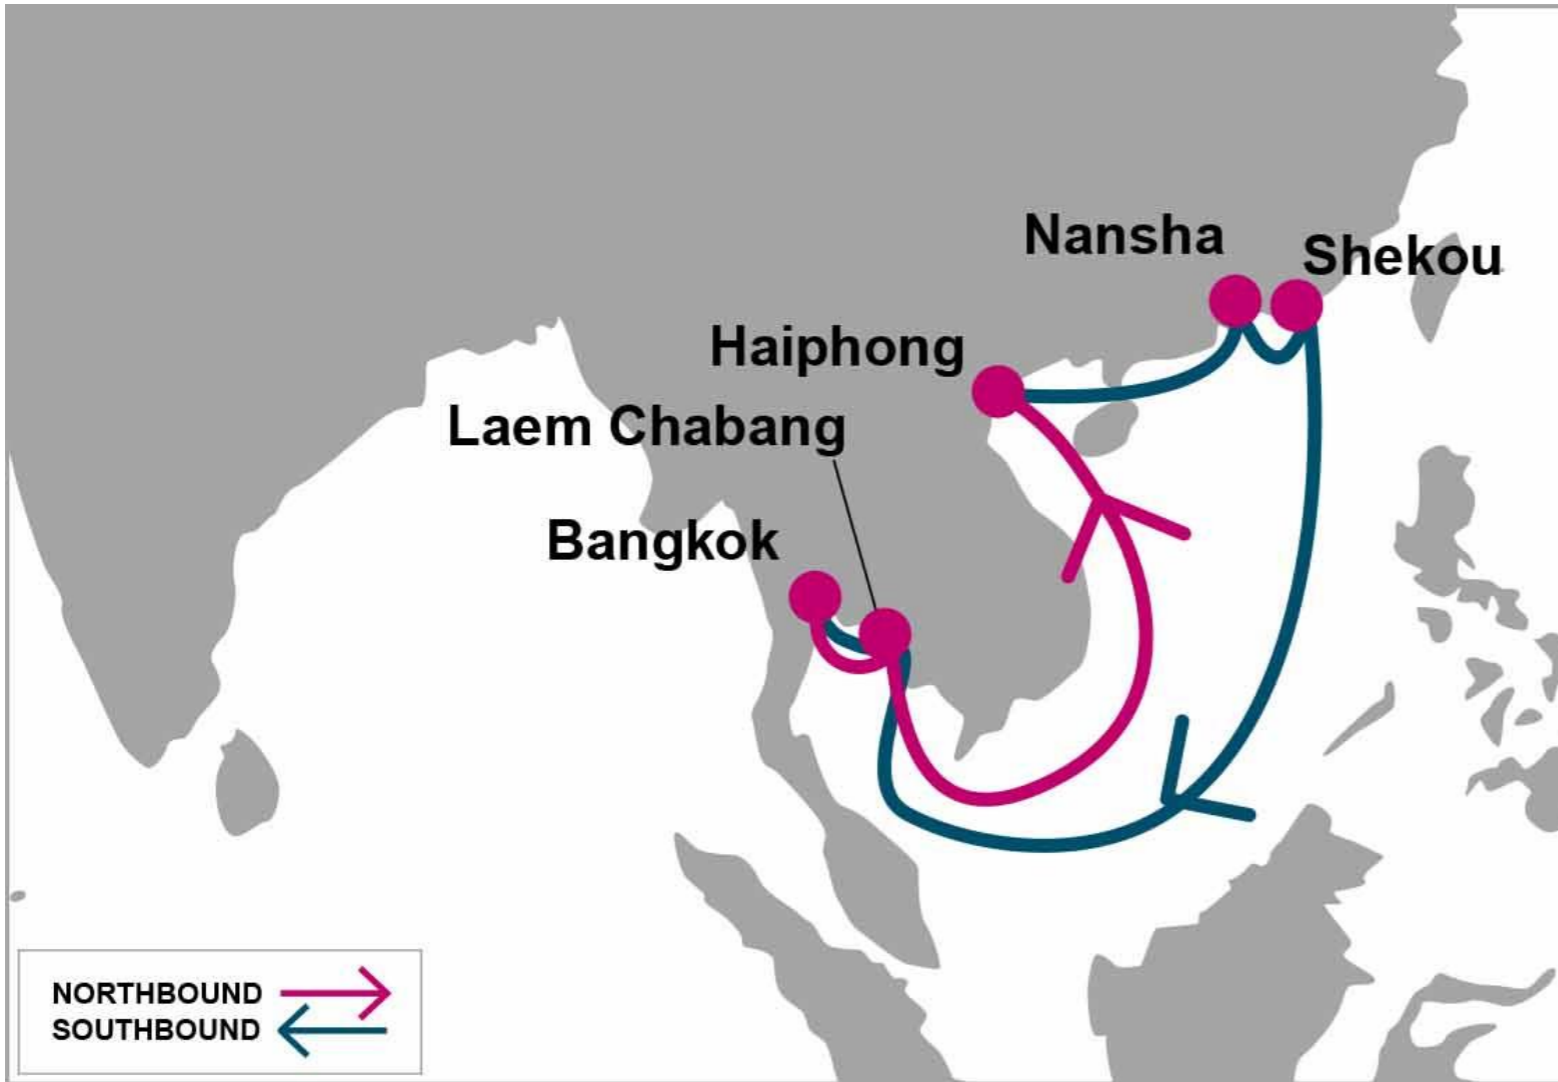

For more information, please click [here](#)

PORT ROTATION

(Terminals are subject to change)

ORIGIN	ETA/ETD	TERMINAL
Bangkok	TUE/WED	Thai Sugar Container Terminal
Laem Chabang	WED/THU	TIPS
Haiphong	MON/TUE	Nam Hai Dinh Vu Port
Nansha	THU/THU	Nansha International Container Terminal
Shekou	THU/FRI	Shenzhen Mawan Port Service CO., Limited
Laem Chabang	TUE/TUE	TIPS
Bangkok	TUE/WED	Thai Sugar Container Terminal

Turnaround days: 14

N/B	HPH	NSA	SHK	S/B	SHK	LCH	BKK
BKK	4	7	8	HPH	3	8	9
LCH	4	7	8	NSA	1	6	7
				SHK		5	6

KEY TRANSIT TABLE - UNLOCODE PORT NAME & COUNTRY NAME

HPH: Haiphong, Vietnam | **BKK:** Bangkok, Thailand | **LCH:** Laem Chabang, Thailand | **NSA:** Nansha, China | **SHK:** Shekou, China

NOTE: Transit times and port rotation are as of now and subject to change