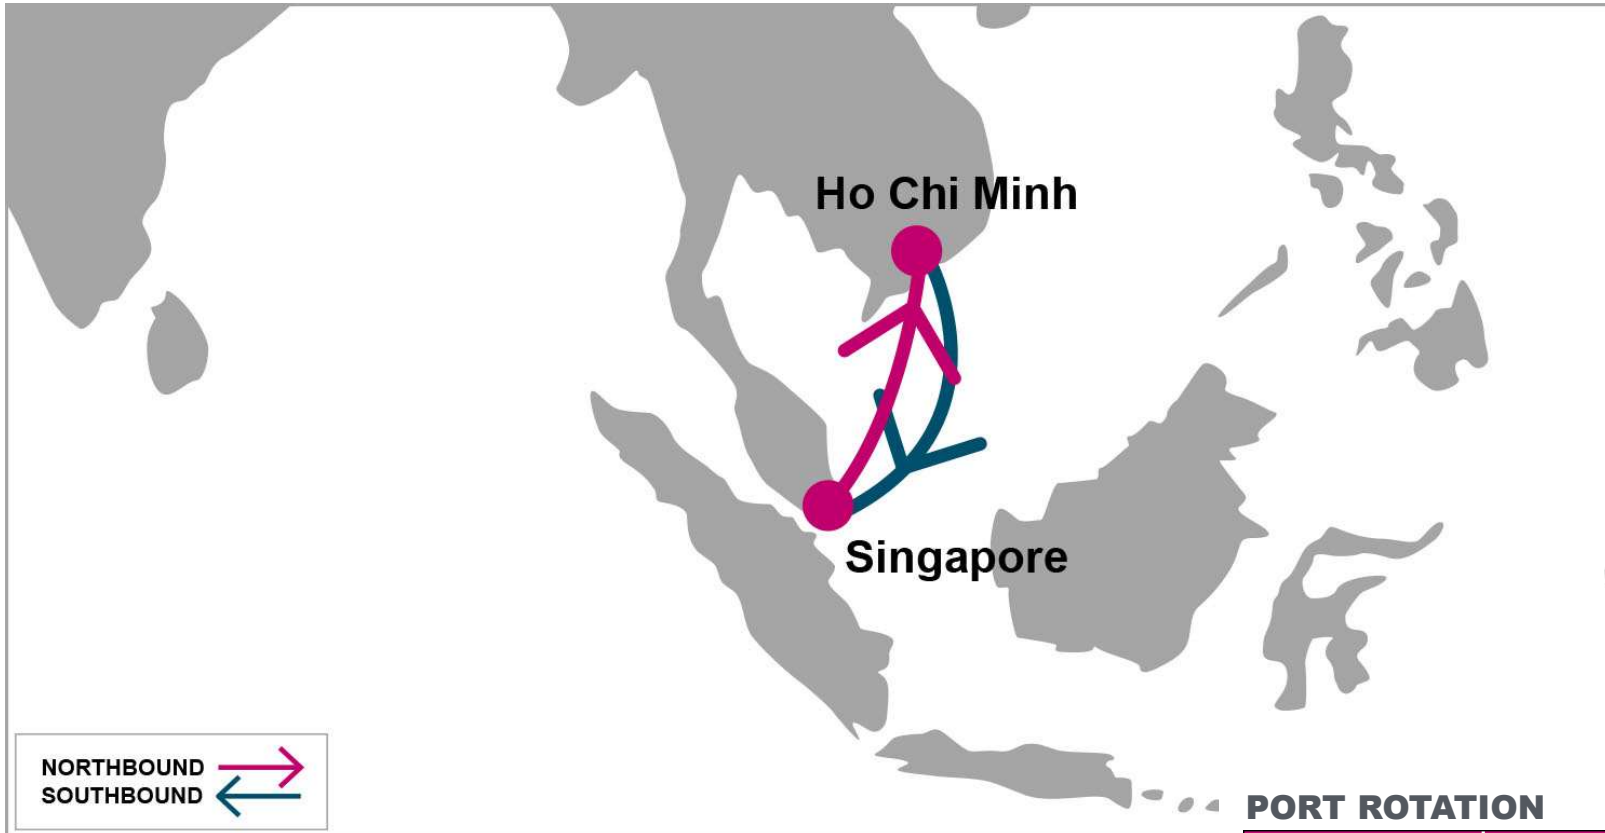

For more information, please click [here](#)

N/B	SGN	SGN	S/B	SIN
SIN	1	1	SGN	2
			SGN	1

PORT ROTATION

(Terminals are subject to change)

ORIGIN	ETA/ETD	TERMINAL
Singapore	WED/THU	PSA Singapore
Ho Chi Minh	SAT/SUN	VICT
Ho Chi Minh	SUN/MON	Cat Lai Terminal
Singapore	WED/THU	PSA Singapore
Turnaround days: 7		

KEY TRANSIT TABLE - UNLOCODE PORT NAME & COUNTRY NAME

SIN: Singapore, Singapore | **SGN**: Ho Chi Minh, Vietnam

NOTE: Transit times and port rotation are as of now and subject to change